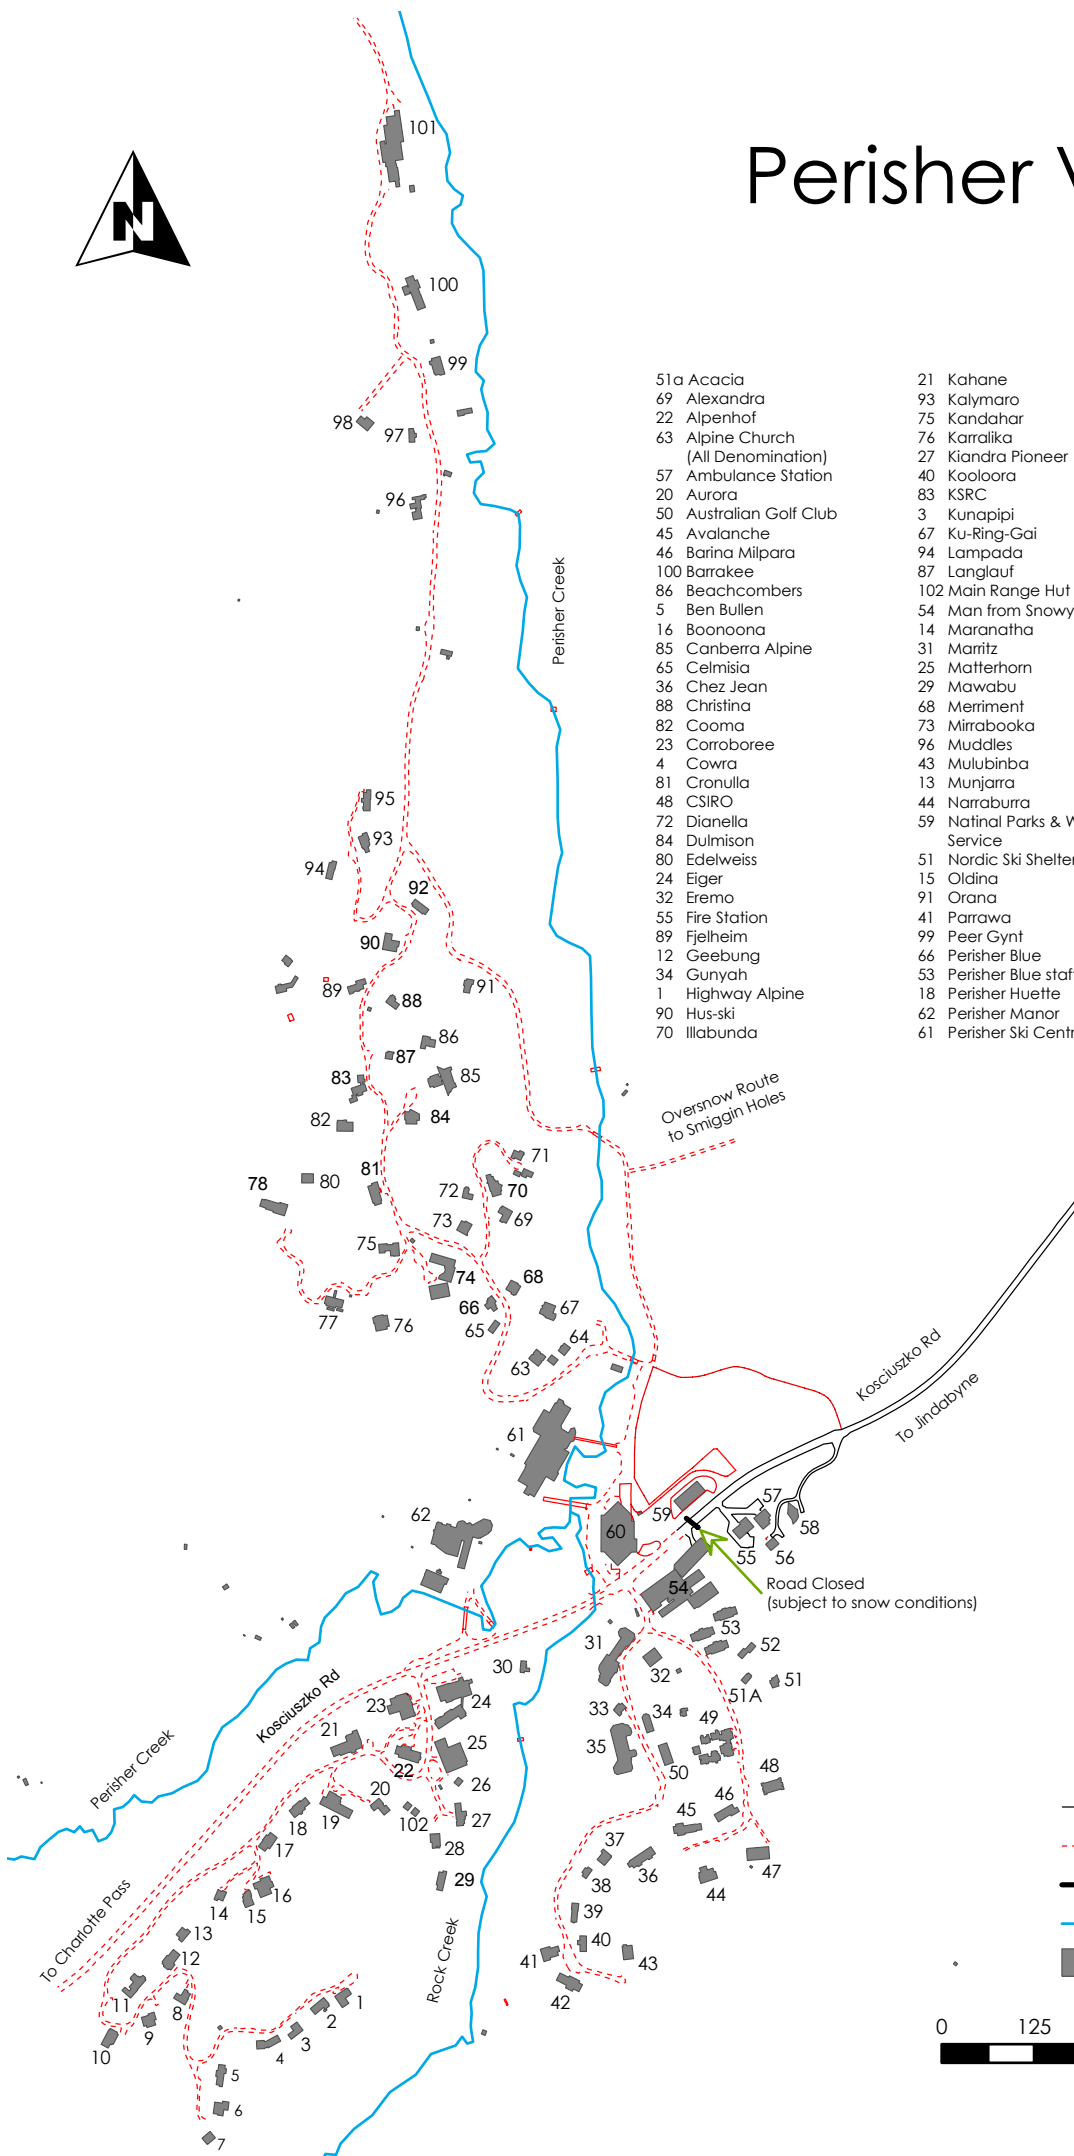

Perisher Valley

- | | | |
|--|--|------------------------------|
| 51a Acacia | 21 Kahane | 64 Perisher Ski Patrol |
| 69 Alexandra | 93 Kalymaro | 97 Redwood |
| 22 Alpenhof | 75 Kandahar | 30 Rock Creek |
| 63 Alpine Church
(All Denomination) | 76 Karralika | 58 Roman Catholic Church |
| 57 Ambulance Station | 27 Kiandra Pioneer | 8 Royal Australian Navy |
| 20 Aurora | 40 Kooloora | 9 Rugby |
| 50 Australian Golf Club | 83 KSRC | 35 Salzburg |
| 45 Avalanche | 3 Kunapipi | 101 Sewerage treatment plant |
| 46 Barina Milpara | 67 Ku-Ring-Gai | 60 Skitube terminal |
| 100 Barakee | 94 Lampada | 28 Snowgums |
| 86 Beachcombers | 87 Langlauf | 77 Snow-making facilities |
| 5 Ben Bullen | 102 Main Range Hut | 19 Sonnenhof |
| 16 Boonoono | 54 Man from Snowy River Hotel | 7 South Perisher |
| 85 Canberra Alpine | 14 Maranatha | 74 Sundeck Hotel |
| 65 Celmisia | 31 Marritz | 39 Sundowner |
| 36 Chez Jean | 25 Matterhorn | 42 Swagman |
| 88 Christina | 29 Mawabu | 95 Sydney |
| 82 Cooma | 68 Merriment | 26 Tambaroora |
| 23 Corroboree | 73 Mirrabooka | 38 Tarrawong |
| 4 Cowra | 96 Muddles | 78 Technology |
| 81 Cronulla | 43 Mulubinba | 56 Telecom |
| 48 CSIRO | 13 Munjarra | 71 Telemark |
| 72 Dianella | 44 Narraburra | 62a The Pub |
| 84 Dulmison | 59 Natinal Parks & Wildlife
Service | 49 The Stables |
| 80 Edelweiss | 51 Nordic Ski Shelter | 98 Trissana |
| 24 Eiger | 15 Oldina | 52 Timbertop |
| 32 Eremo | 91 Orana | 10 UAC |
| 55 Fire Station | 41 Parrawa | 37 Ullr |
| 89 Fjelheim | 99 Peer Gynt | 47 Valhalla |
| 12 Geebung | 66 Perisher Blue | 33 Waratah |
| 34 Gunyah | 53 Perisher Blue staff blocks | 17 Warrugang |
| 1 Highway Alpine | 18 Perisher Huette | 11 Wirruna |
| 90 Hus-ski | 62 Perisher Manor | 2 Yalara Alpine |
| 70 Illabunda | 61 Perisher Ski Centre | 92 Yarrandoo |
| | | 6 Yeti |

Legend

- cleared road
- oversnow route
- gate
- creek
- building

April 2008