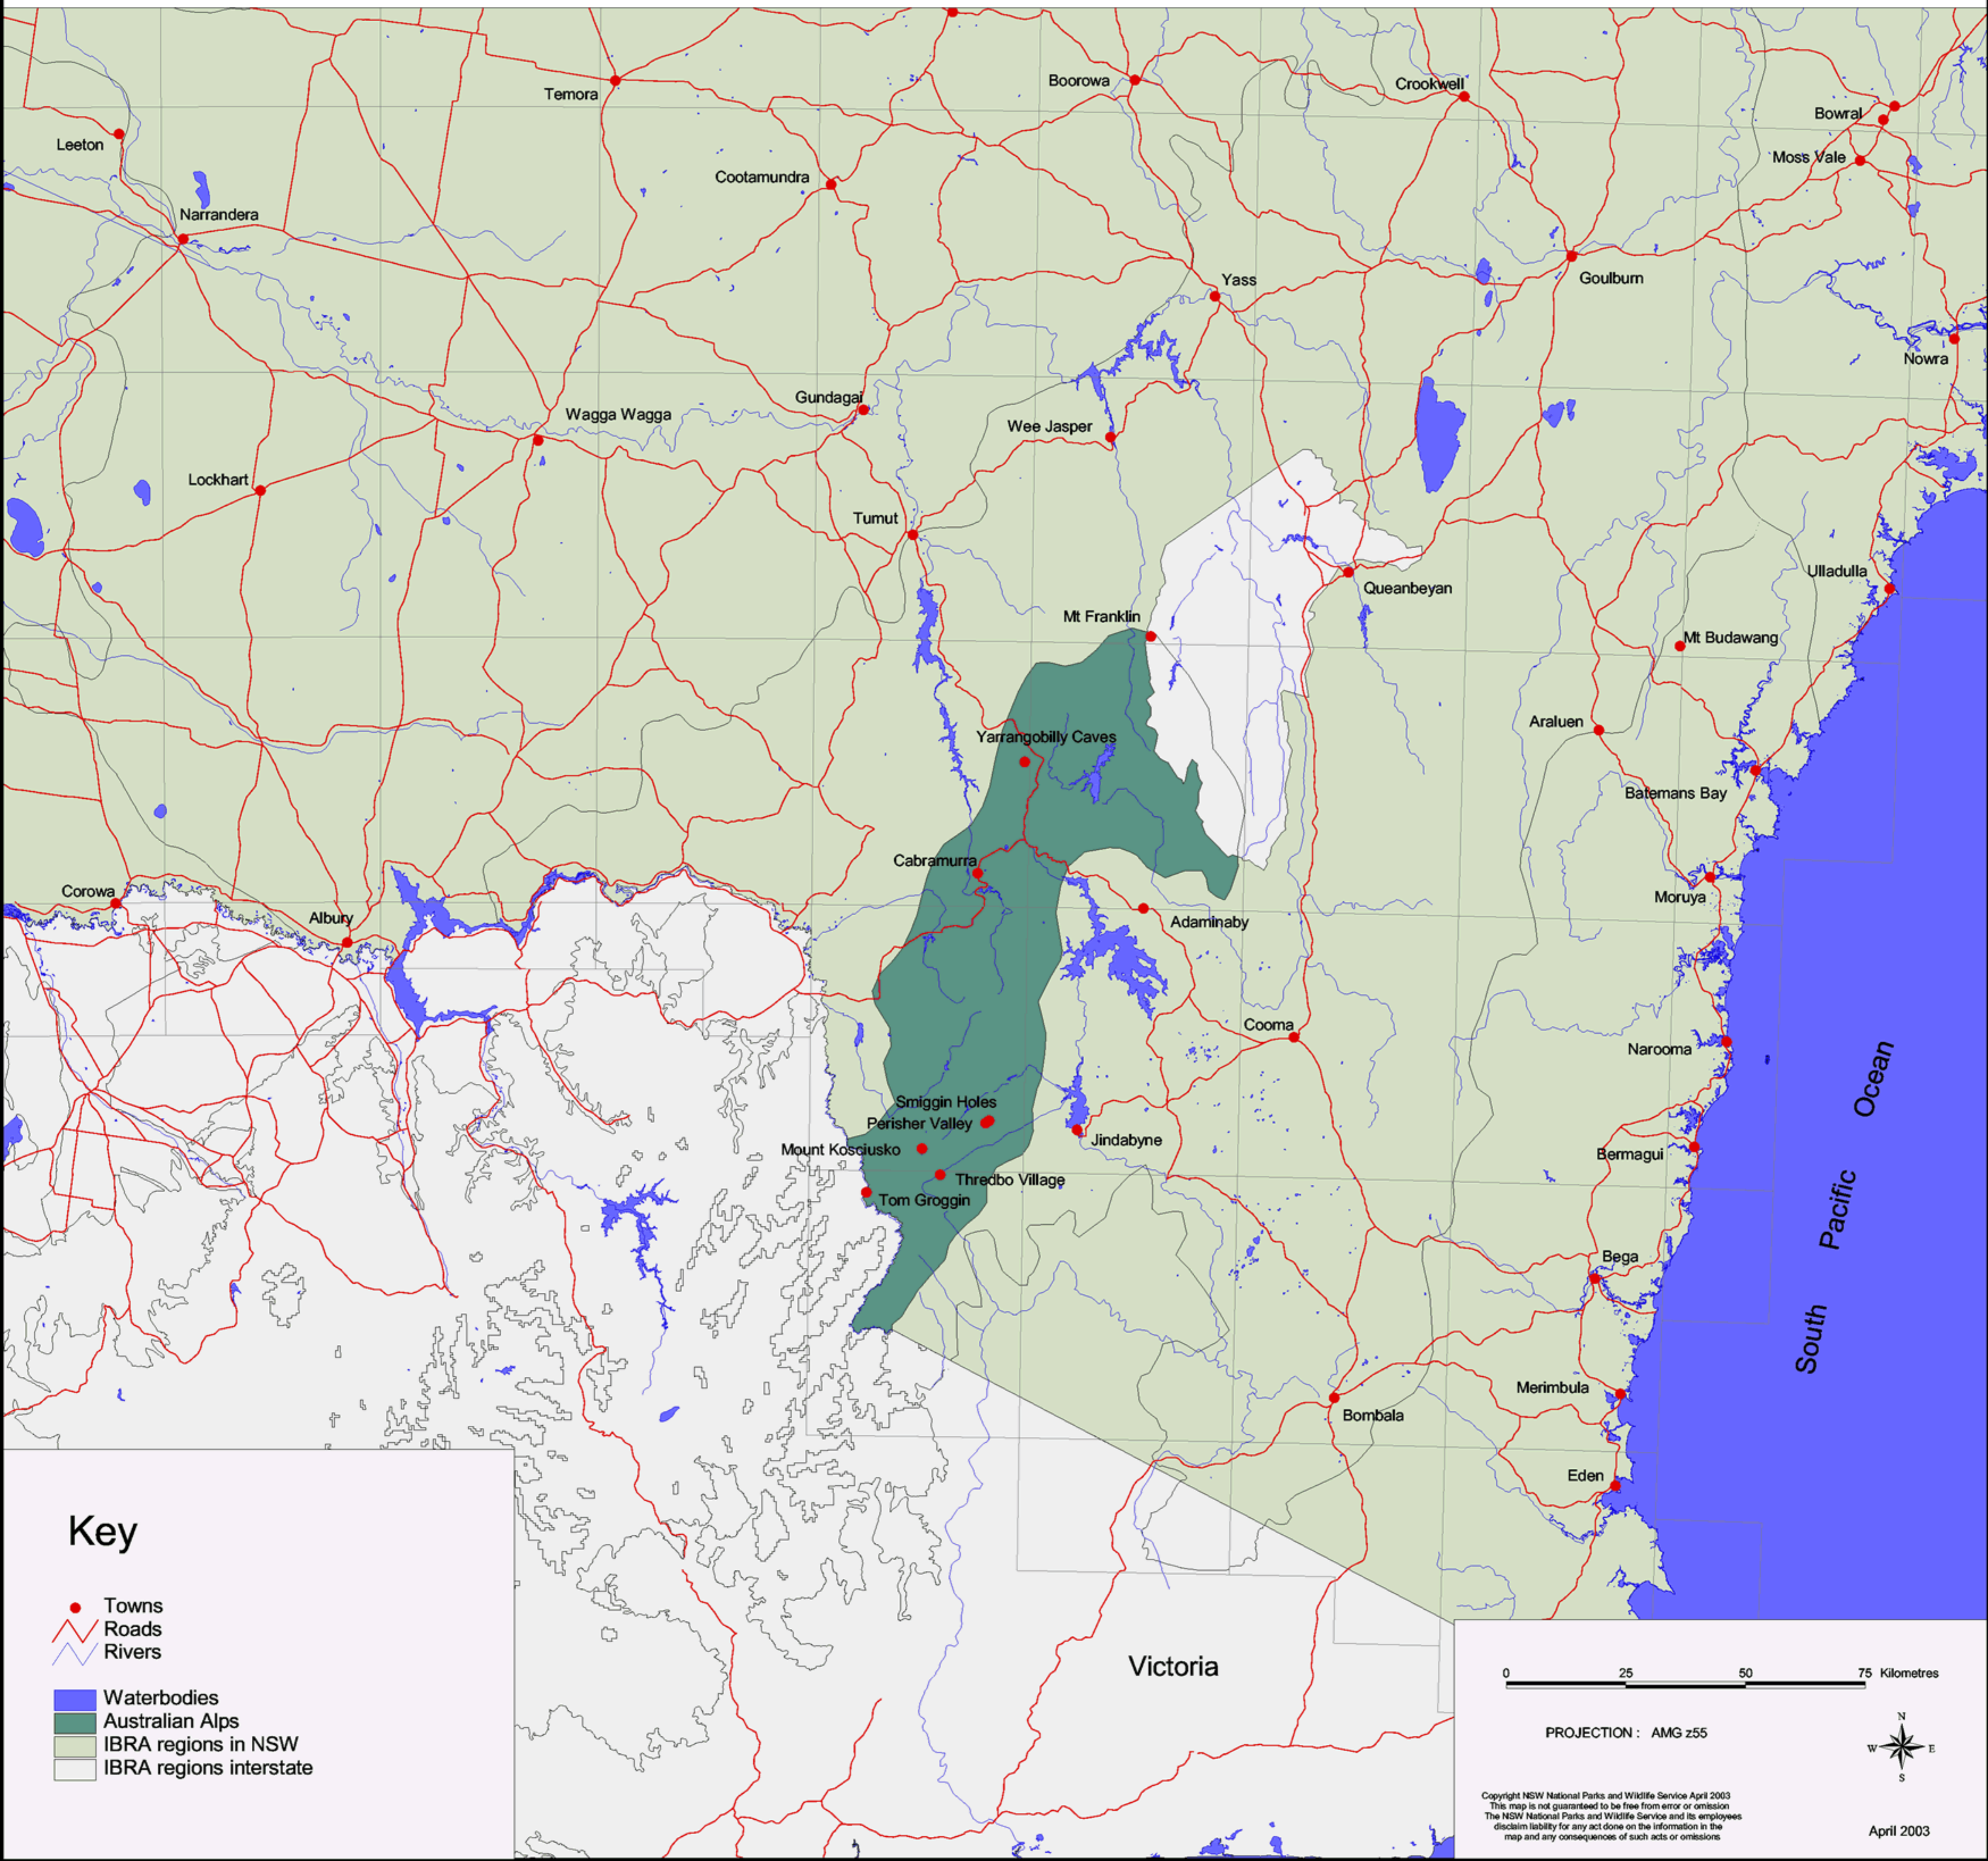

Australian Alps Biogeographic Region (IBRA) - Location

Key

- Towns
- Roads
- Rivers
- Waterbodies
- Australian Alps
- IBRA regions in NSW
- IBRA regions interstate

0 25 50 75 Kilometres

PROJECTION : AMG z55

April 2003