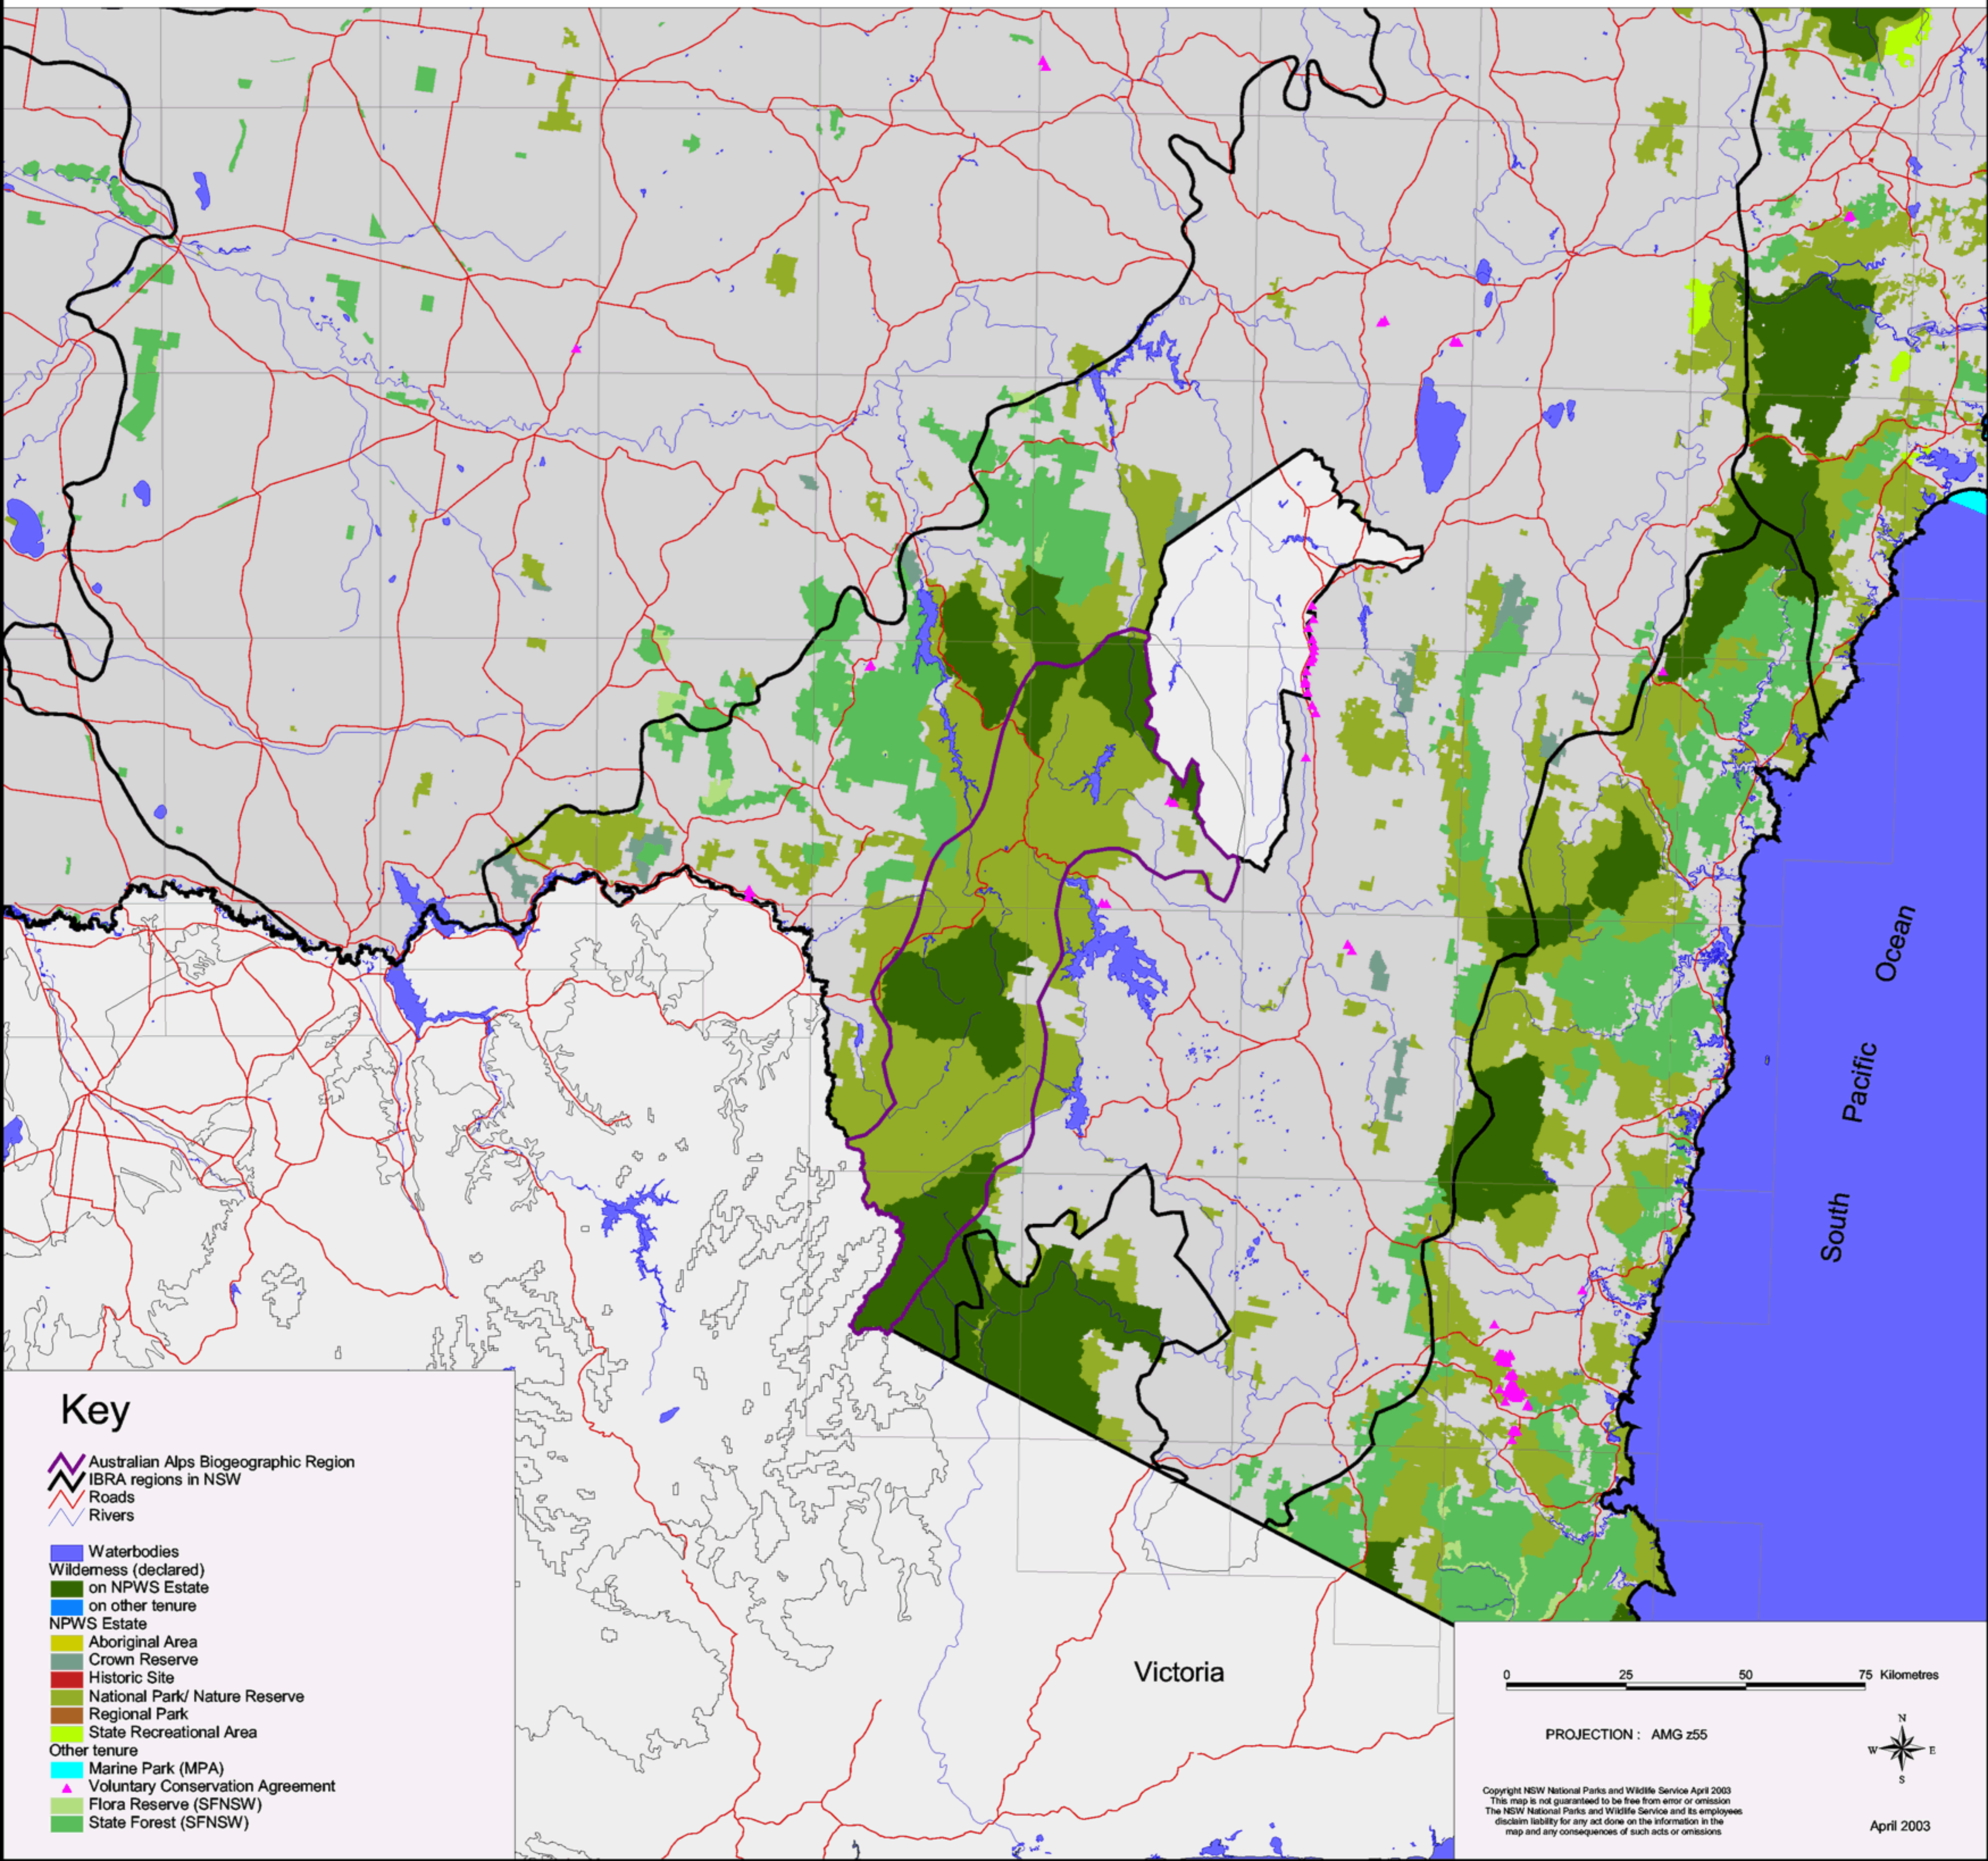

Australian Alps Biogeographic Region (IBRA) - Tenure/Reserves

Key

- Australian Alps Biogeographic Region
- IBRA regions in NSW
- Roads
- Rivers
- Waterbodies
- **Wilderness (declared)**
- on NPWS Estate
- on other tenure
- **NPWS Estate**
- Aboriginal Area
- Crown Reserve
- Historic Site
- National Park/ Nature Reserve
- Regional Park
- State Recreational Area
- **Other tenure**
- Marine Park (MPA)
- Voluntary Conservation Agreement
- Flora Reserve (SFNSW)
- State Forest (SFNSW)

Victoria

0 25 50 75 Kilometres

PROJECTION : AMG z55

April 2003