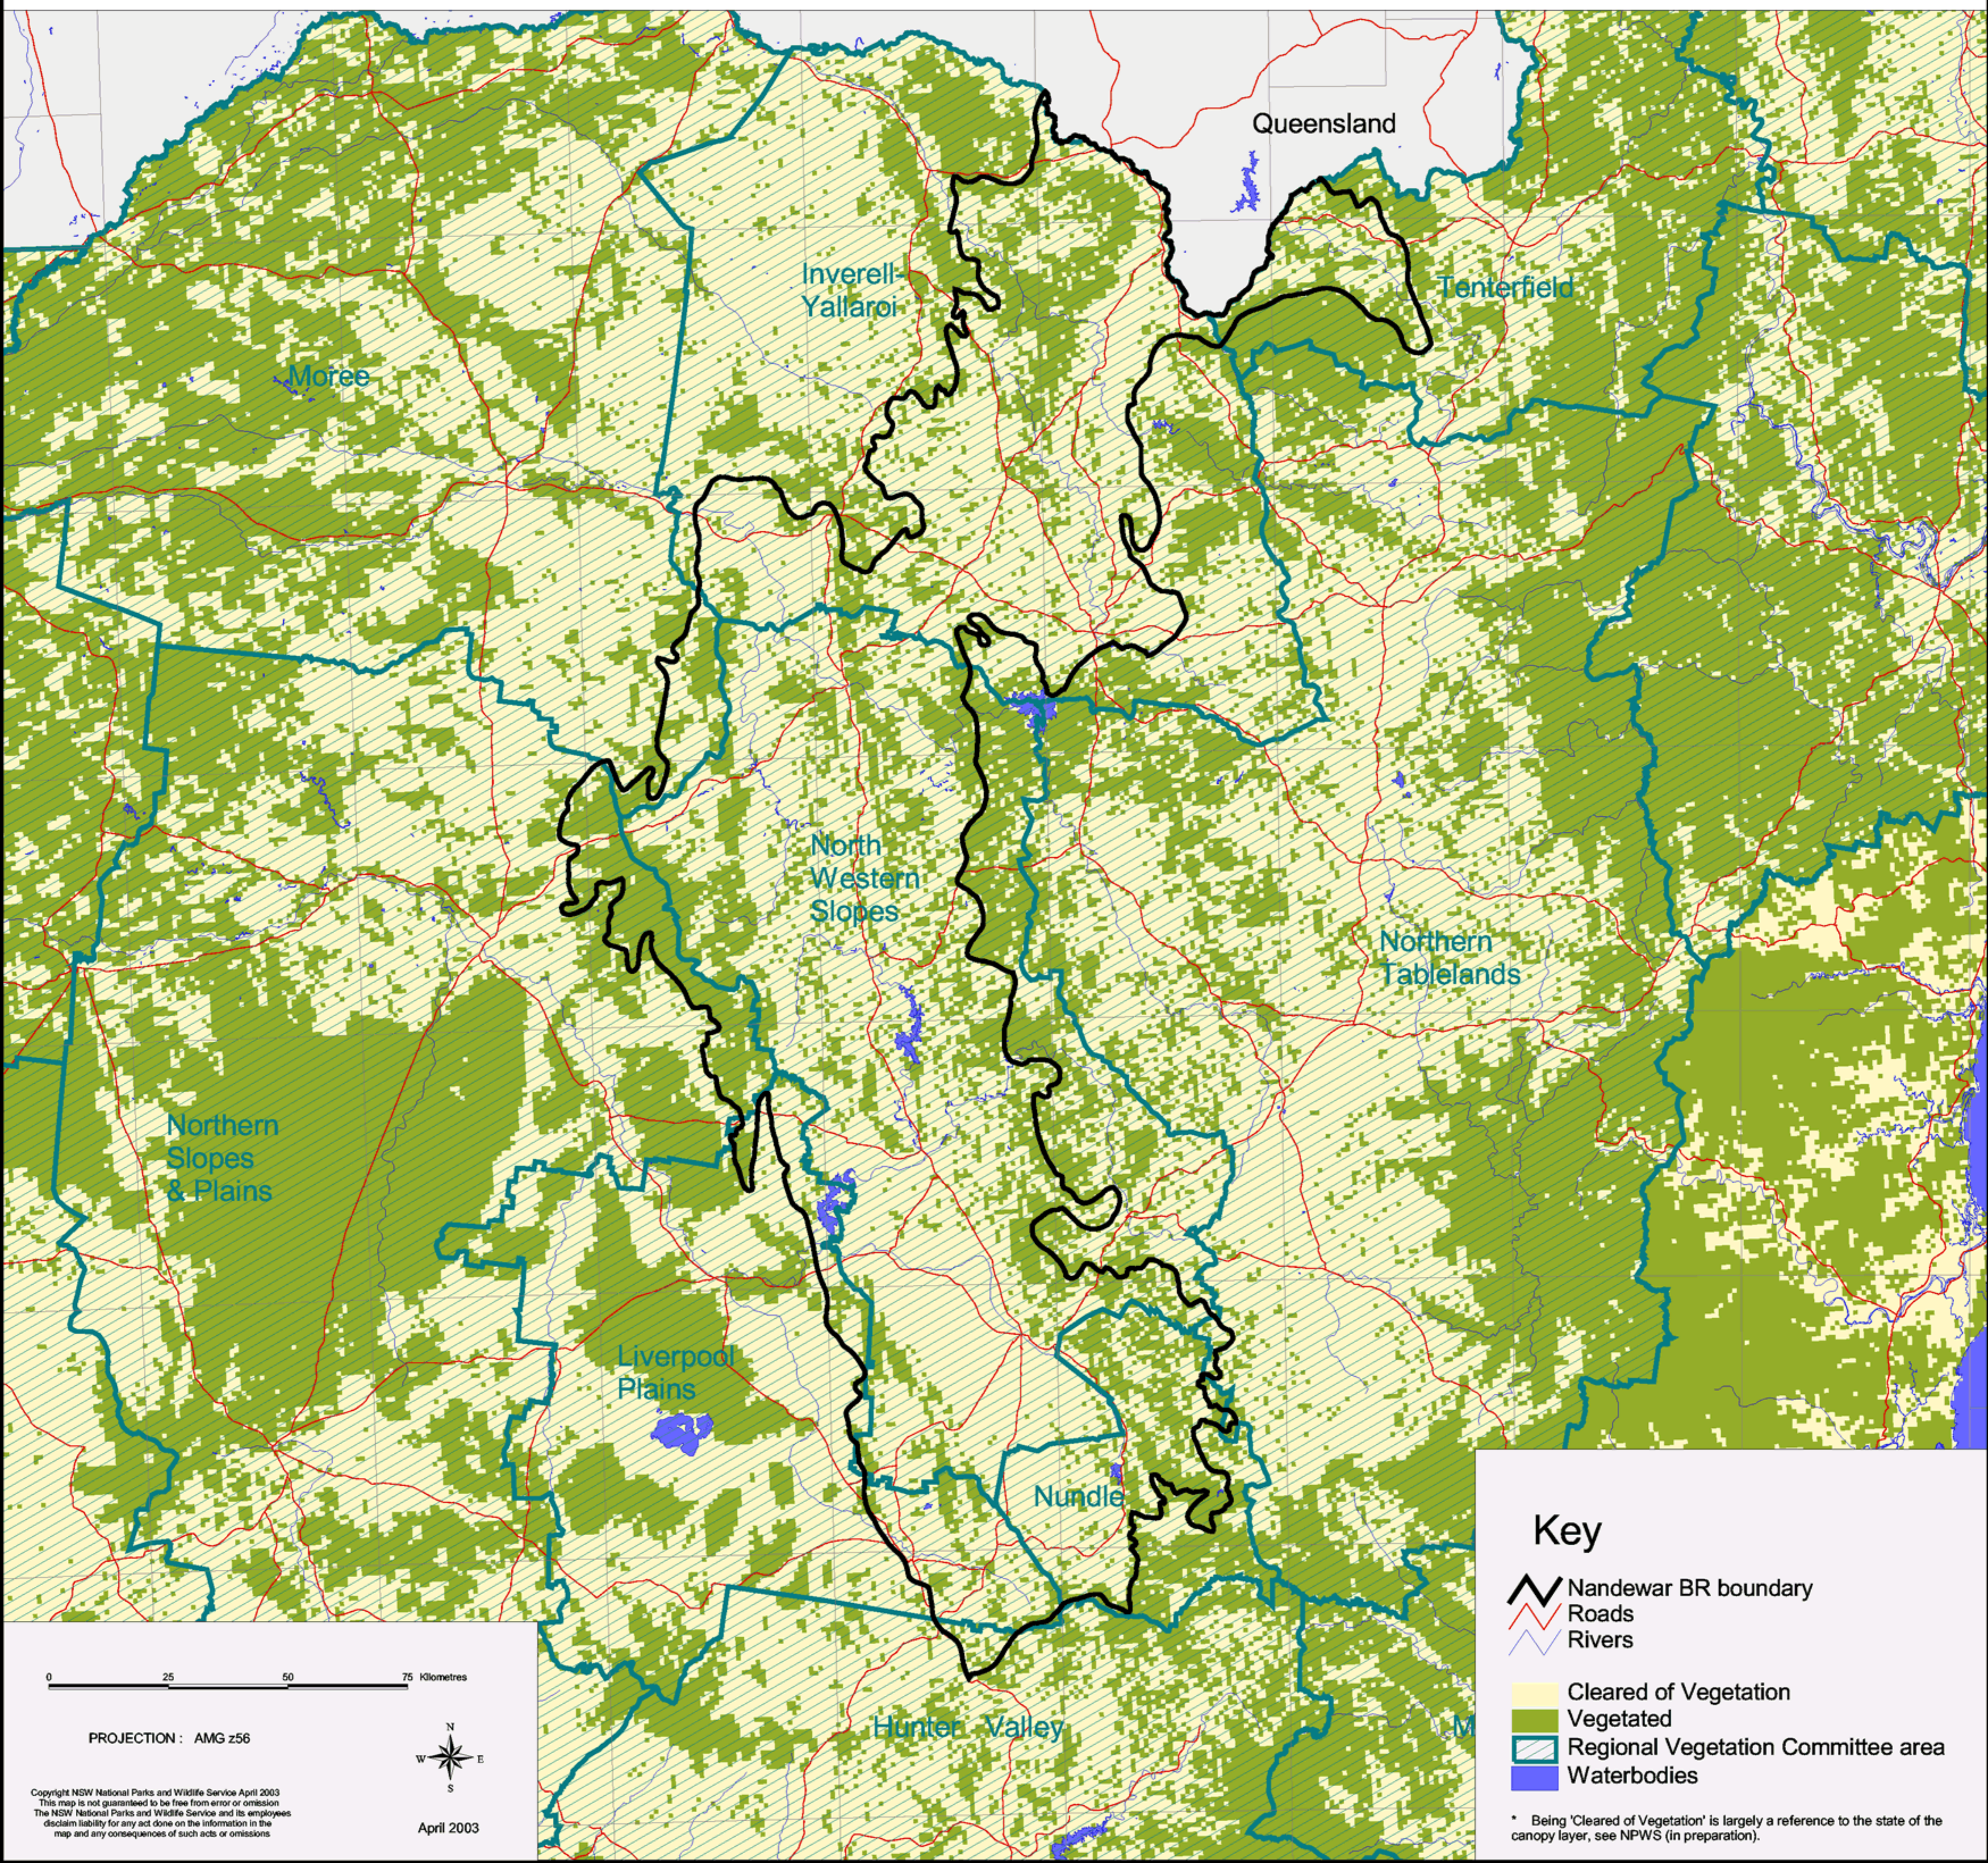

Nandewar Biogeographic Region (IBRA) - Vegetation

Key

- Nandewar BR boundary
- Roads
- Rivers

- Cleared of Vegetation
- Vegetated
- Regional Vegetation Committee area
- Waterbodies

* Being 'Cleared of Vegetation' is largely a reference to the state of the canopy layer, see NPWS (in preparation).

0 25 50 75 Kilometres

PROJECTION : AMG z56

April 2003