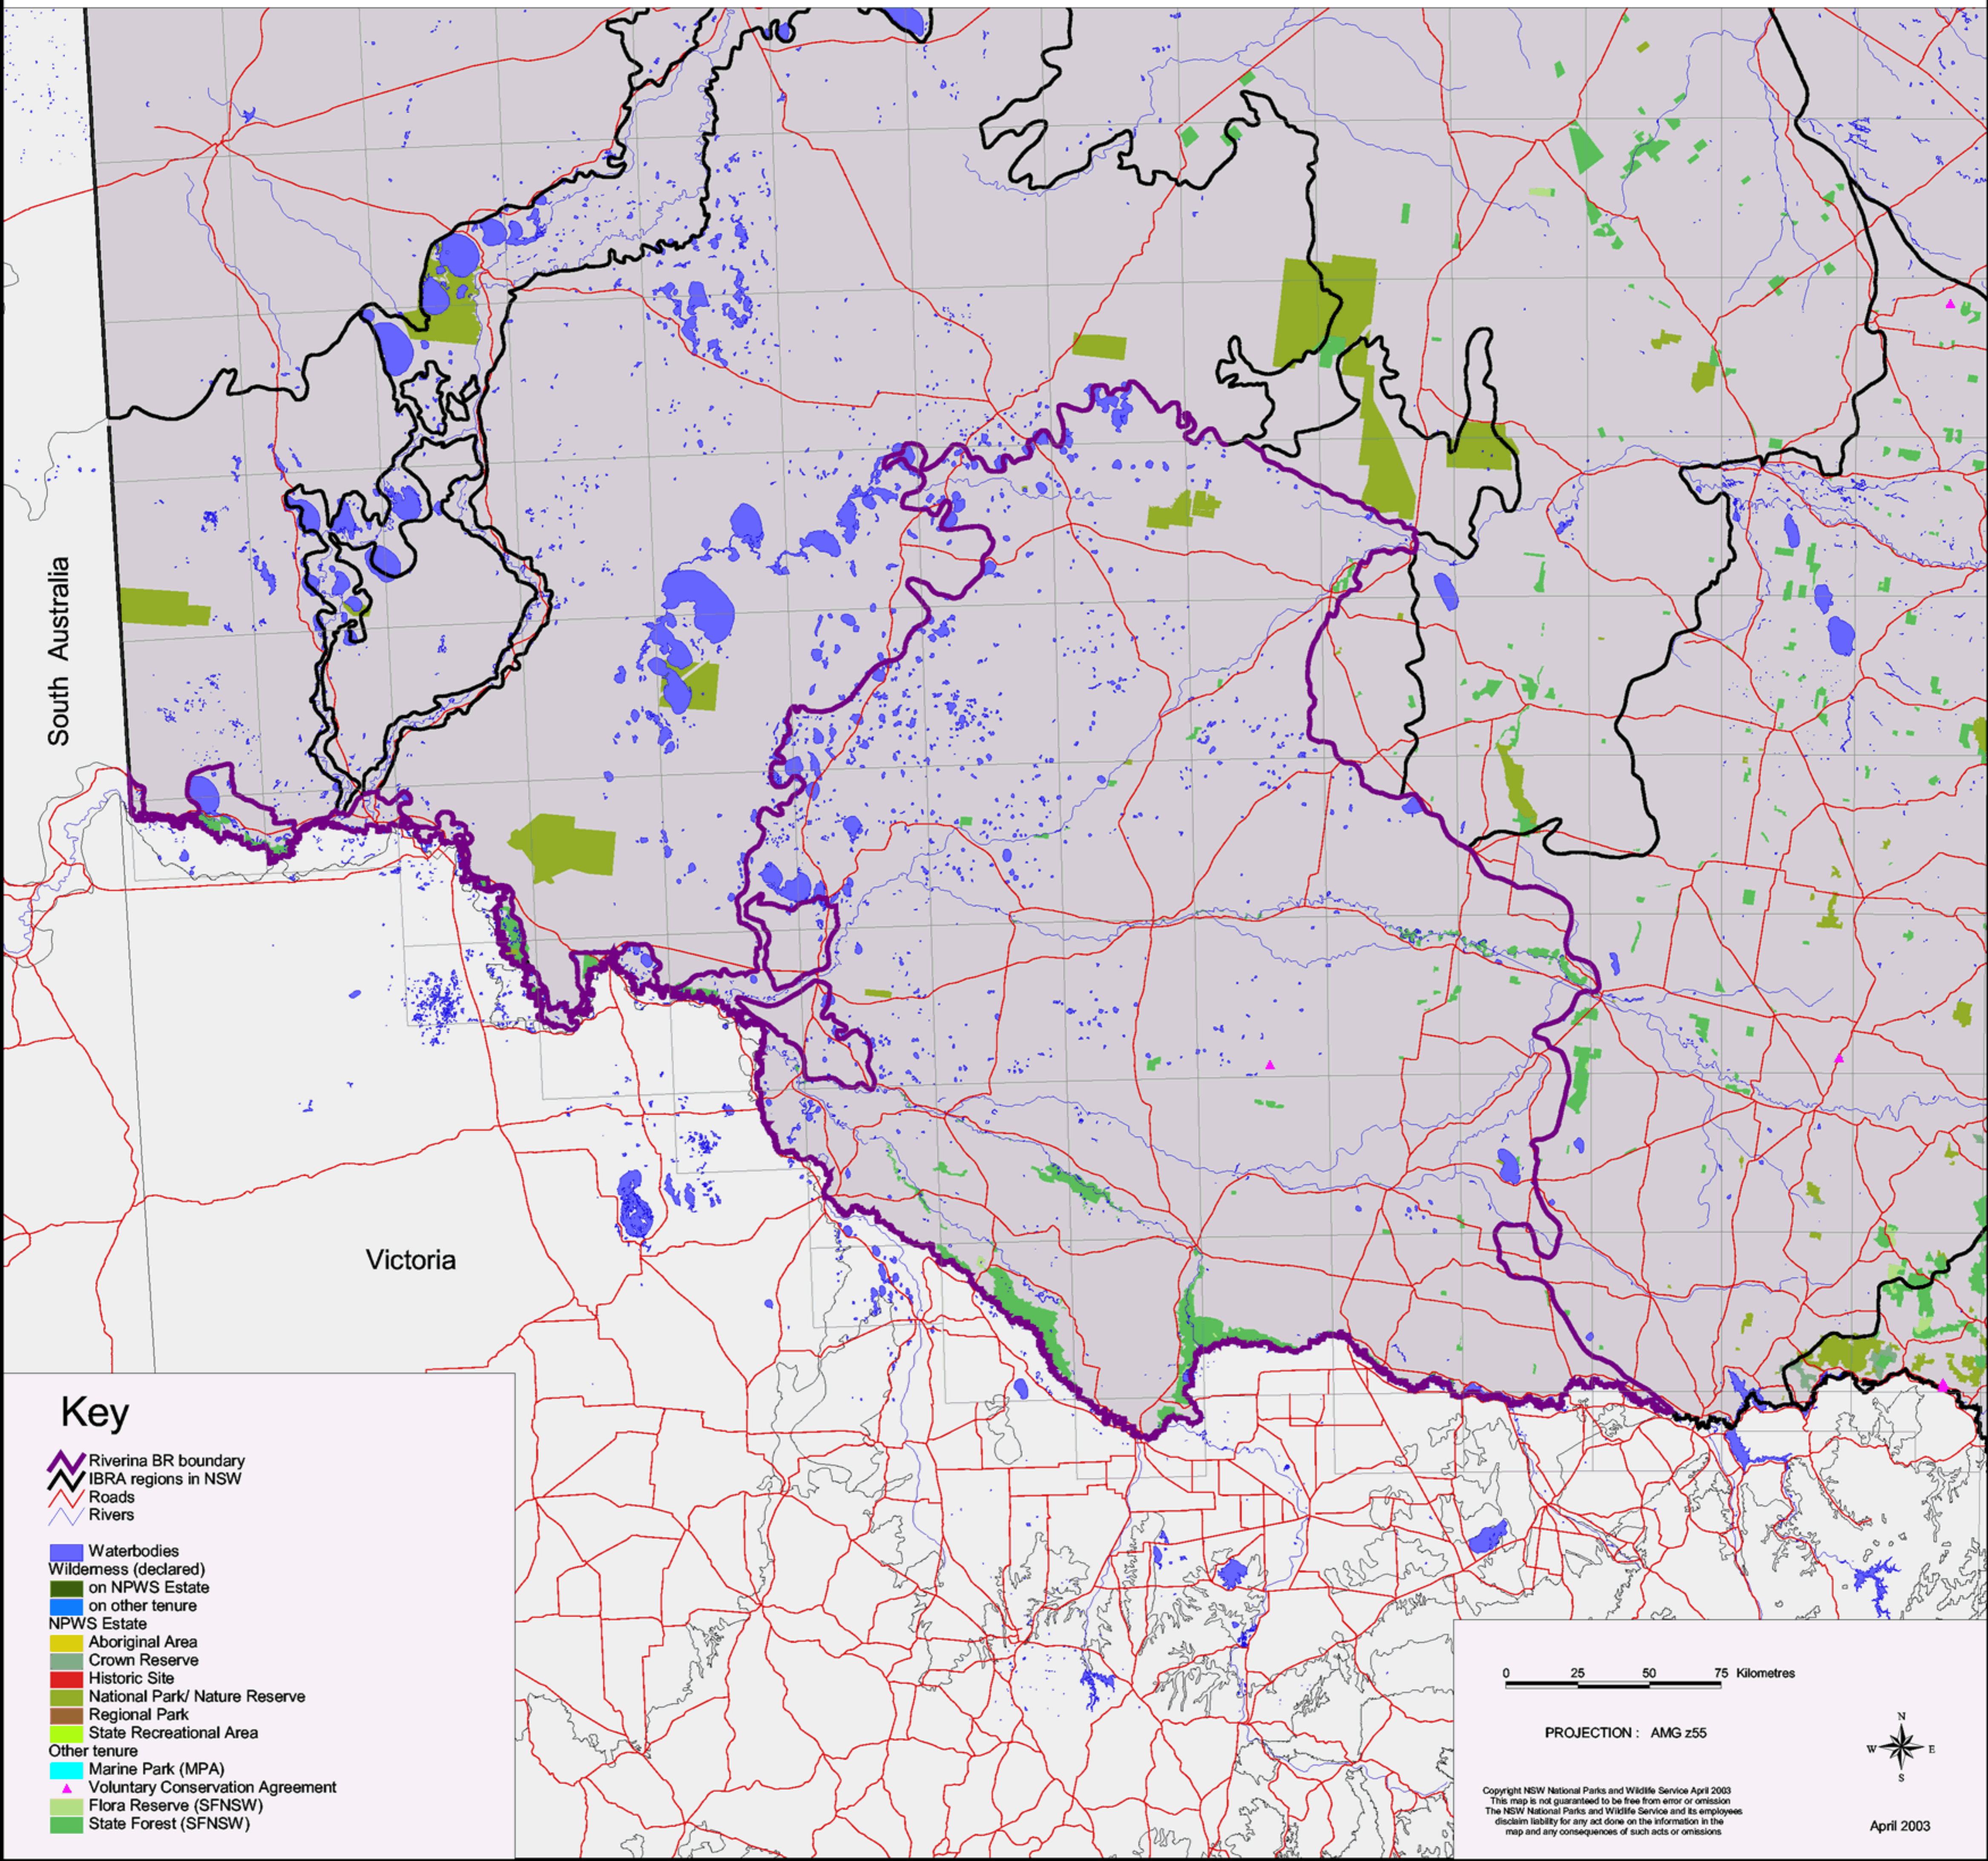

Riverina Biogeographic Region (IBRA) - Tenure/Reserves

South Australia

Victoria

Key

- Riverina BR boundary
- IBRA regions in NSW
- Roads
- Rivers
- Waterbodies
- **Wilderness (declared)**
- on NPWS Estate
- on other tenure
- **NPWS Estate**
- Aboriginal Area
- Crown Reserve
- Historic Site
- National Park/ Nature Reserve
- Regional Park
- State Recreational Area
- **Other tenure**
- Marine Park (MPA)
- Voluntary Conservation Agreement
- Flora Reserve (SFNSW)
- State Forest (SFNSW)

0 25 50 75 Kilometres

PROJECTION : AMG z55

April 2003