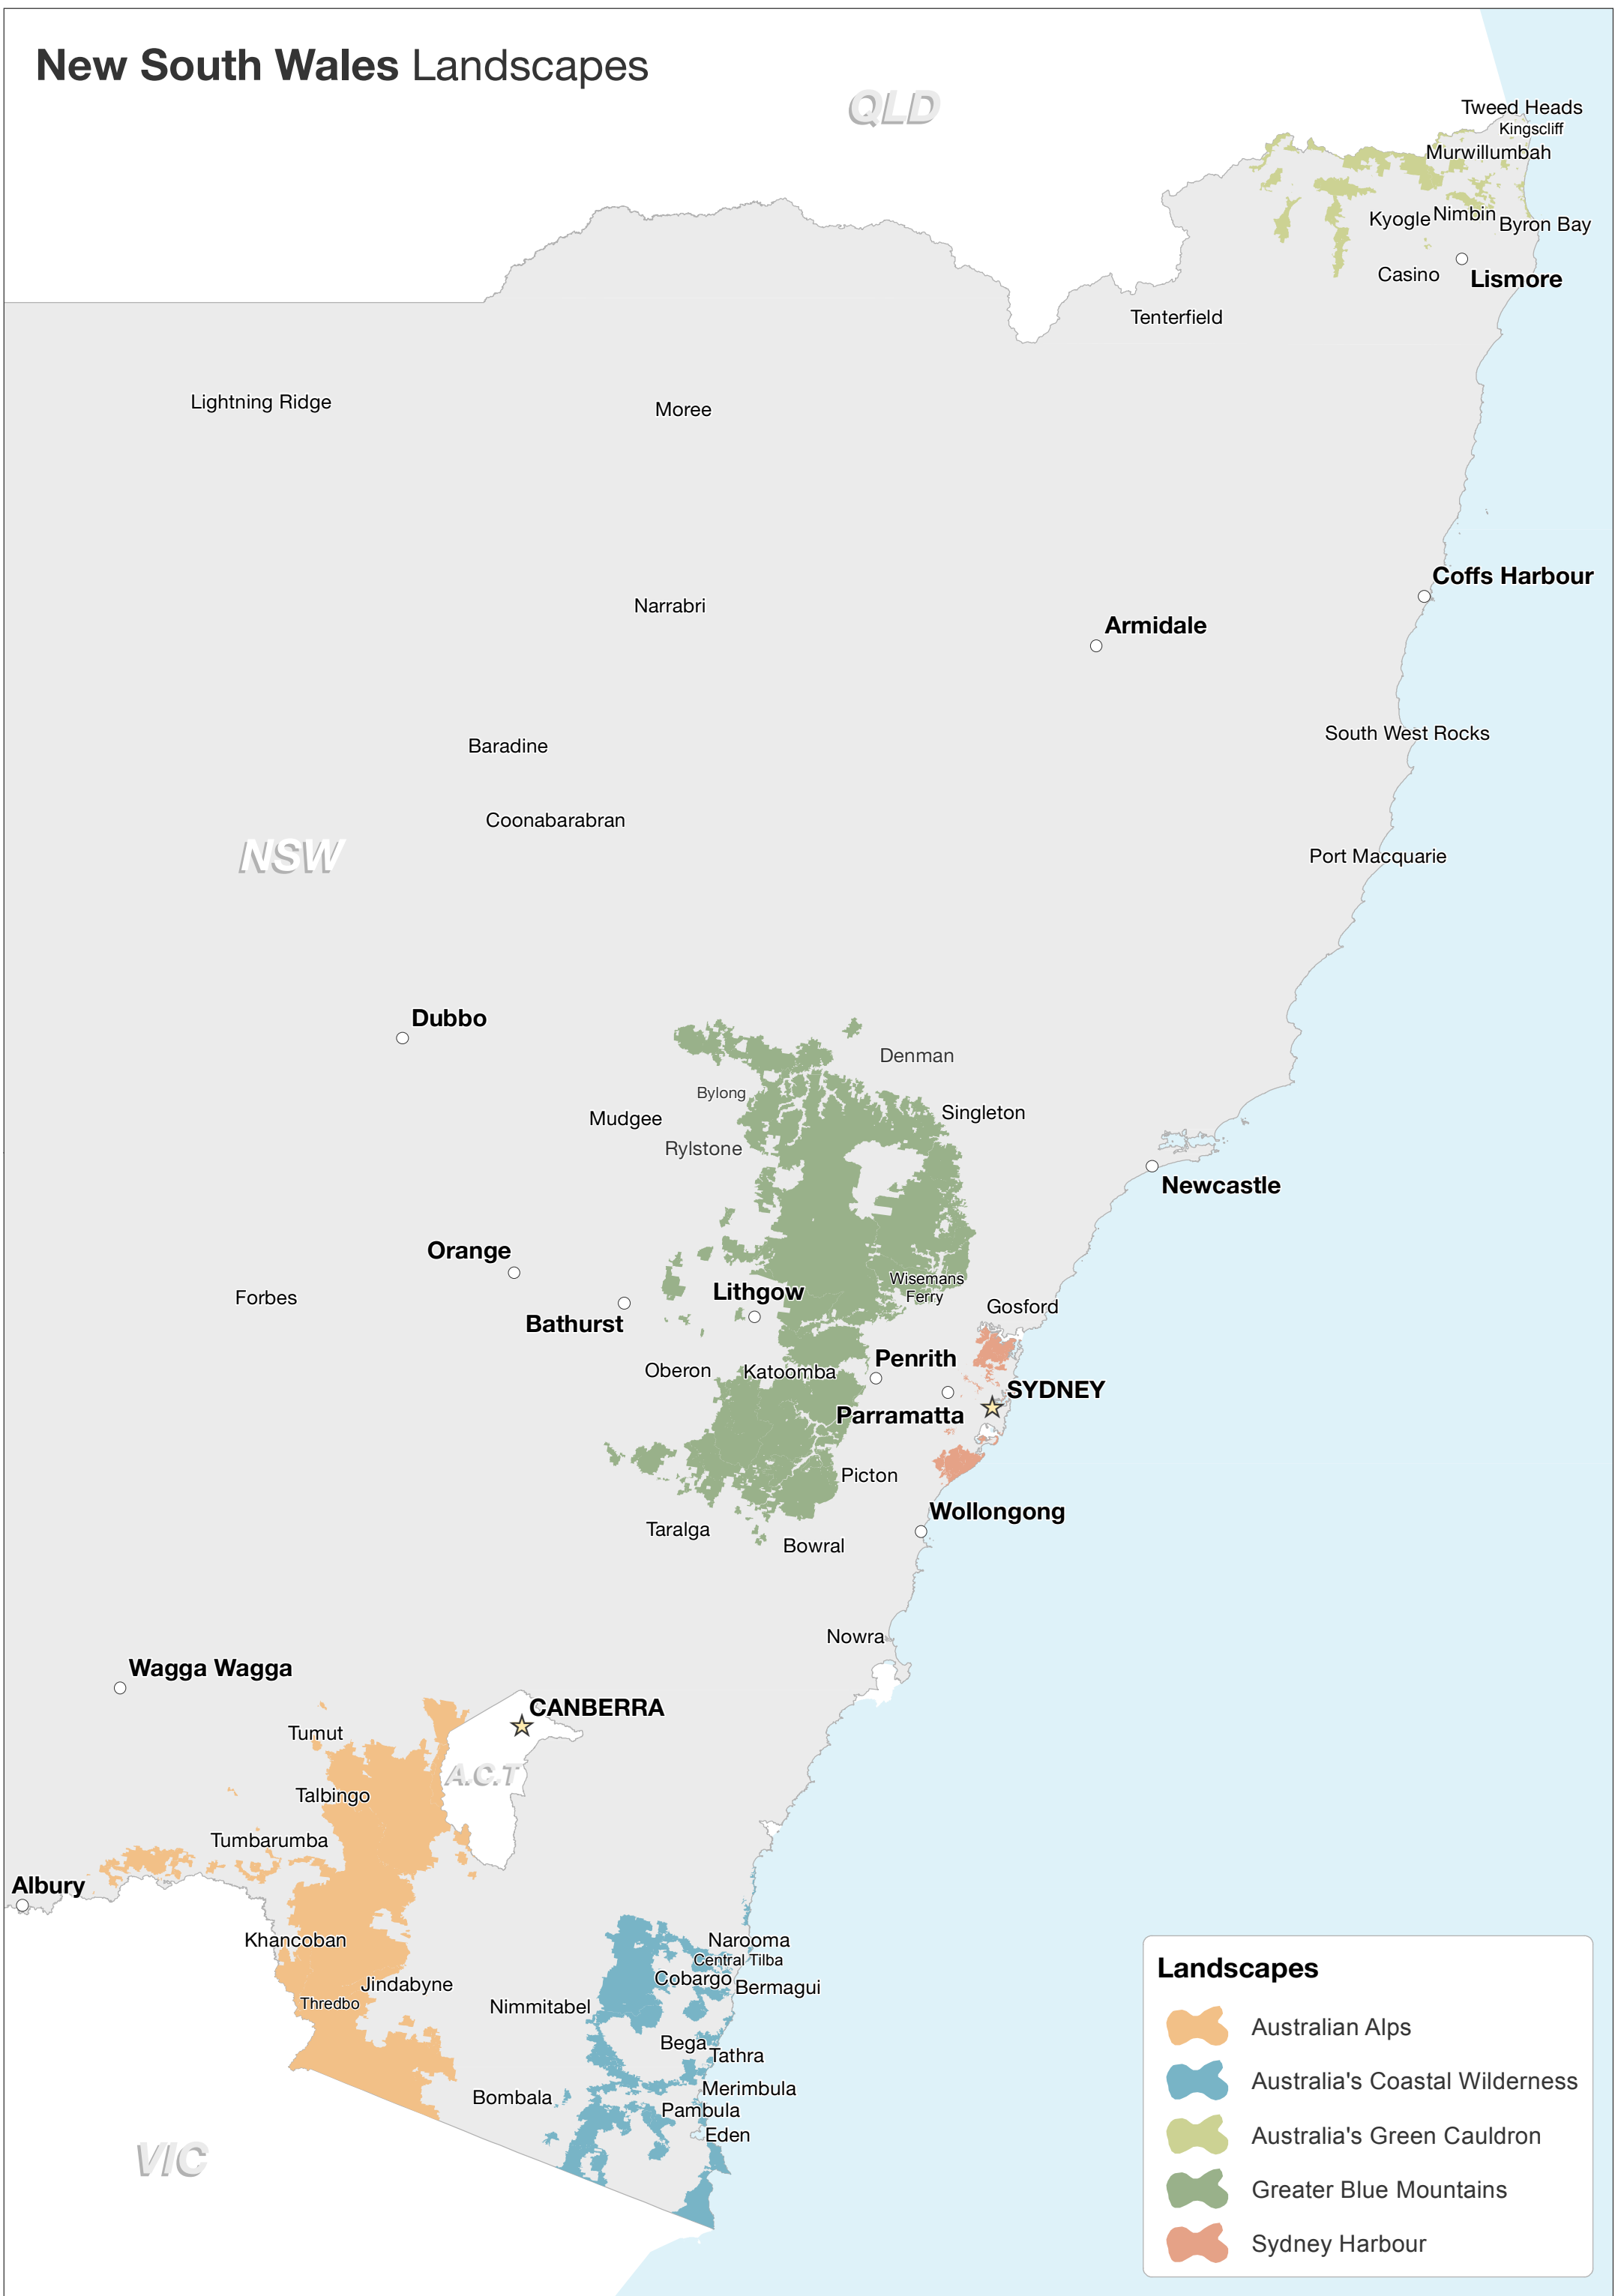

New South Wales Landscapes

Landscapes

-  Australian Alps
-  Australia's Coastal Wilderness
-  Australia's Green Cauldron
-  Greater Blue Mountains
-  Sydney Harbour