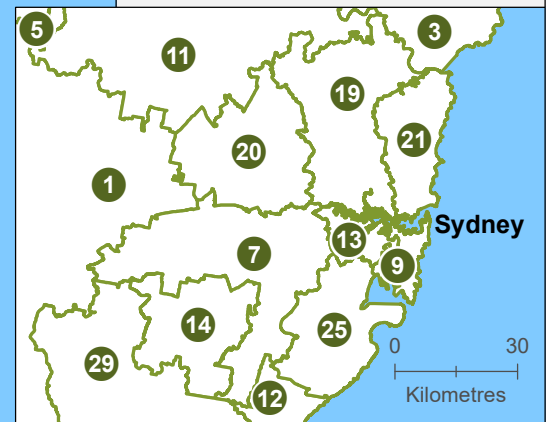

WIRES Branches

- 1 Blue Mountains
- 2 Broken Hill
- 3 Central Coast
- 4 Central Northern
- 5 Central West
- 6 Clarence Valley
- 7 Cumberland
- 8 Dubbo
- 9 Eastern
- 10 Far South East
- 11 Hawkesbury
- 12 Illawarra
- 13 Inner West
- 14 Macarthur
- 15 Mid North Coast
- 16 Mid South Coast
- 17 Murray River
- 18 New England
- 19 North Shore
- 20 North West
- 21 Northern Beaches
- 22 Northern Rivers
- 23 Riverina
- 24 Snowy Mountains
- 25 South Branch
- 26 Southern Tablelands
- 27 Weddin Lachlan
- 28 Wingecarribee
- 29 Wollondilly

U Unserviced by WIRES

This map does not provide detailed information on topography and is not guaranteed to be free of errors.
Map published: 10/04/2024