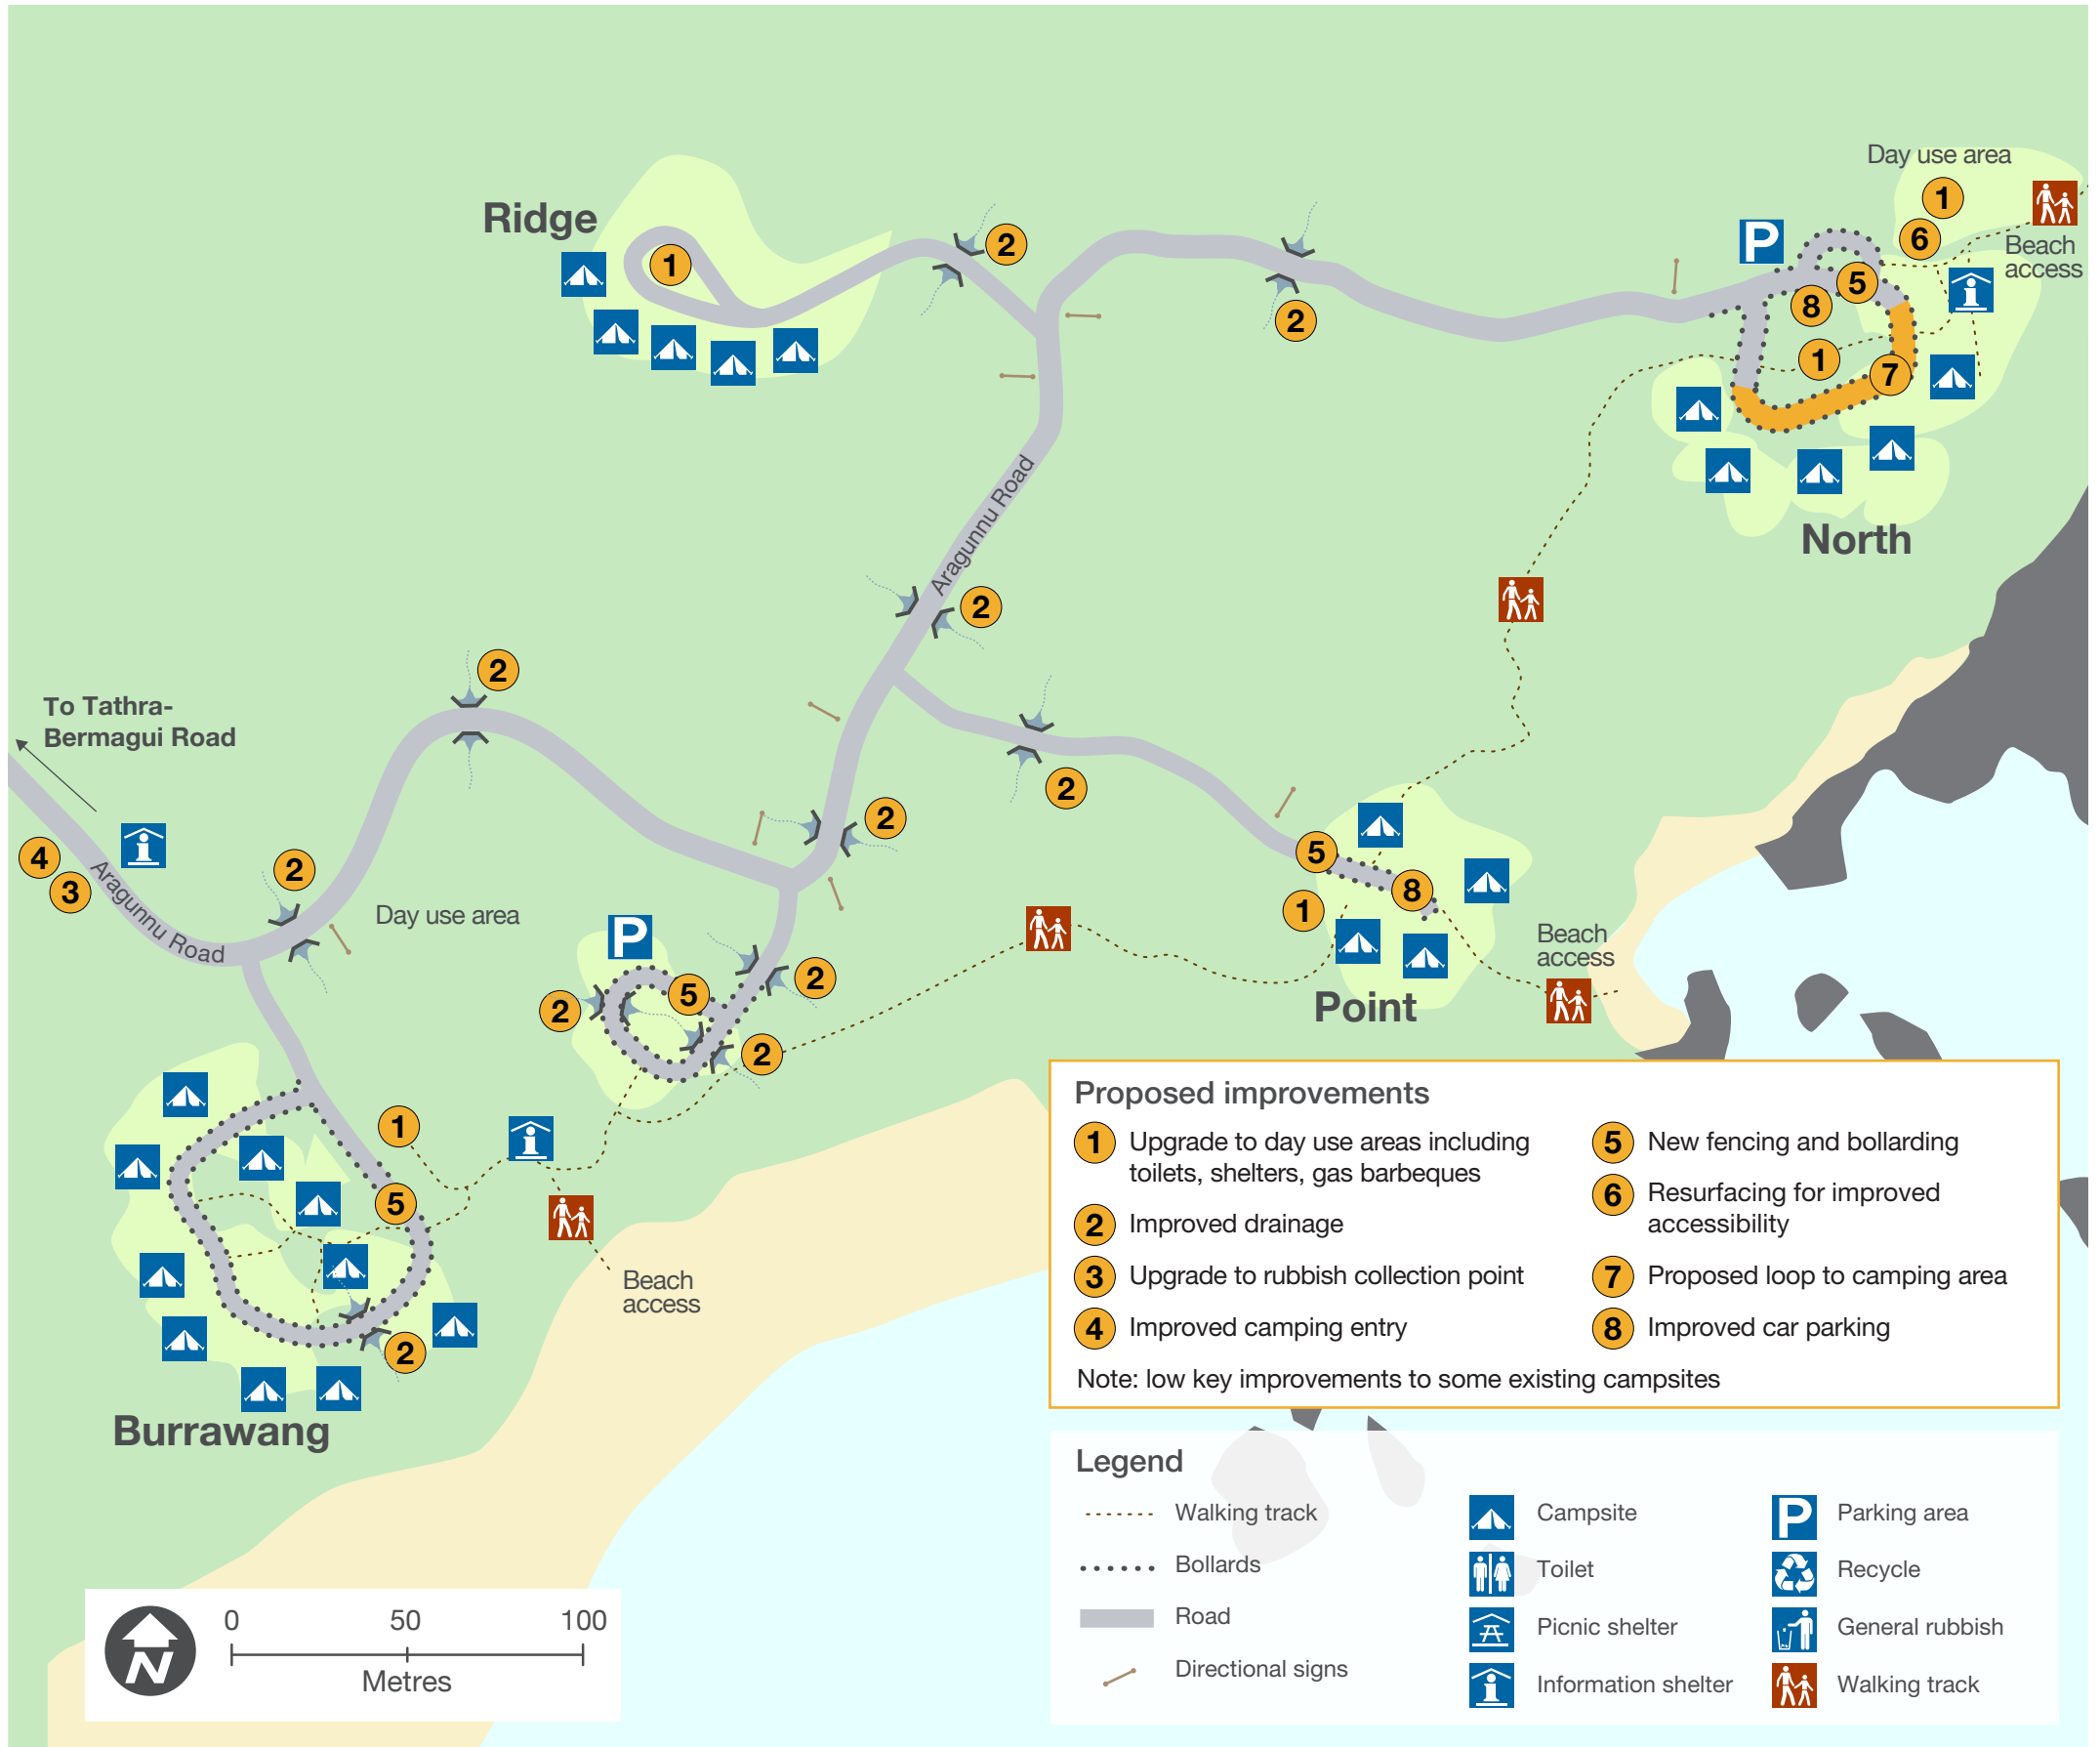

# Improvements at Aragunnu campground

## Mimosa Rocks National Park

Note: Indicative design concepts, subject to further assessment and planning approvals.

EH 2025/0443 December 2025