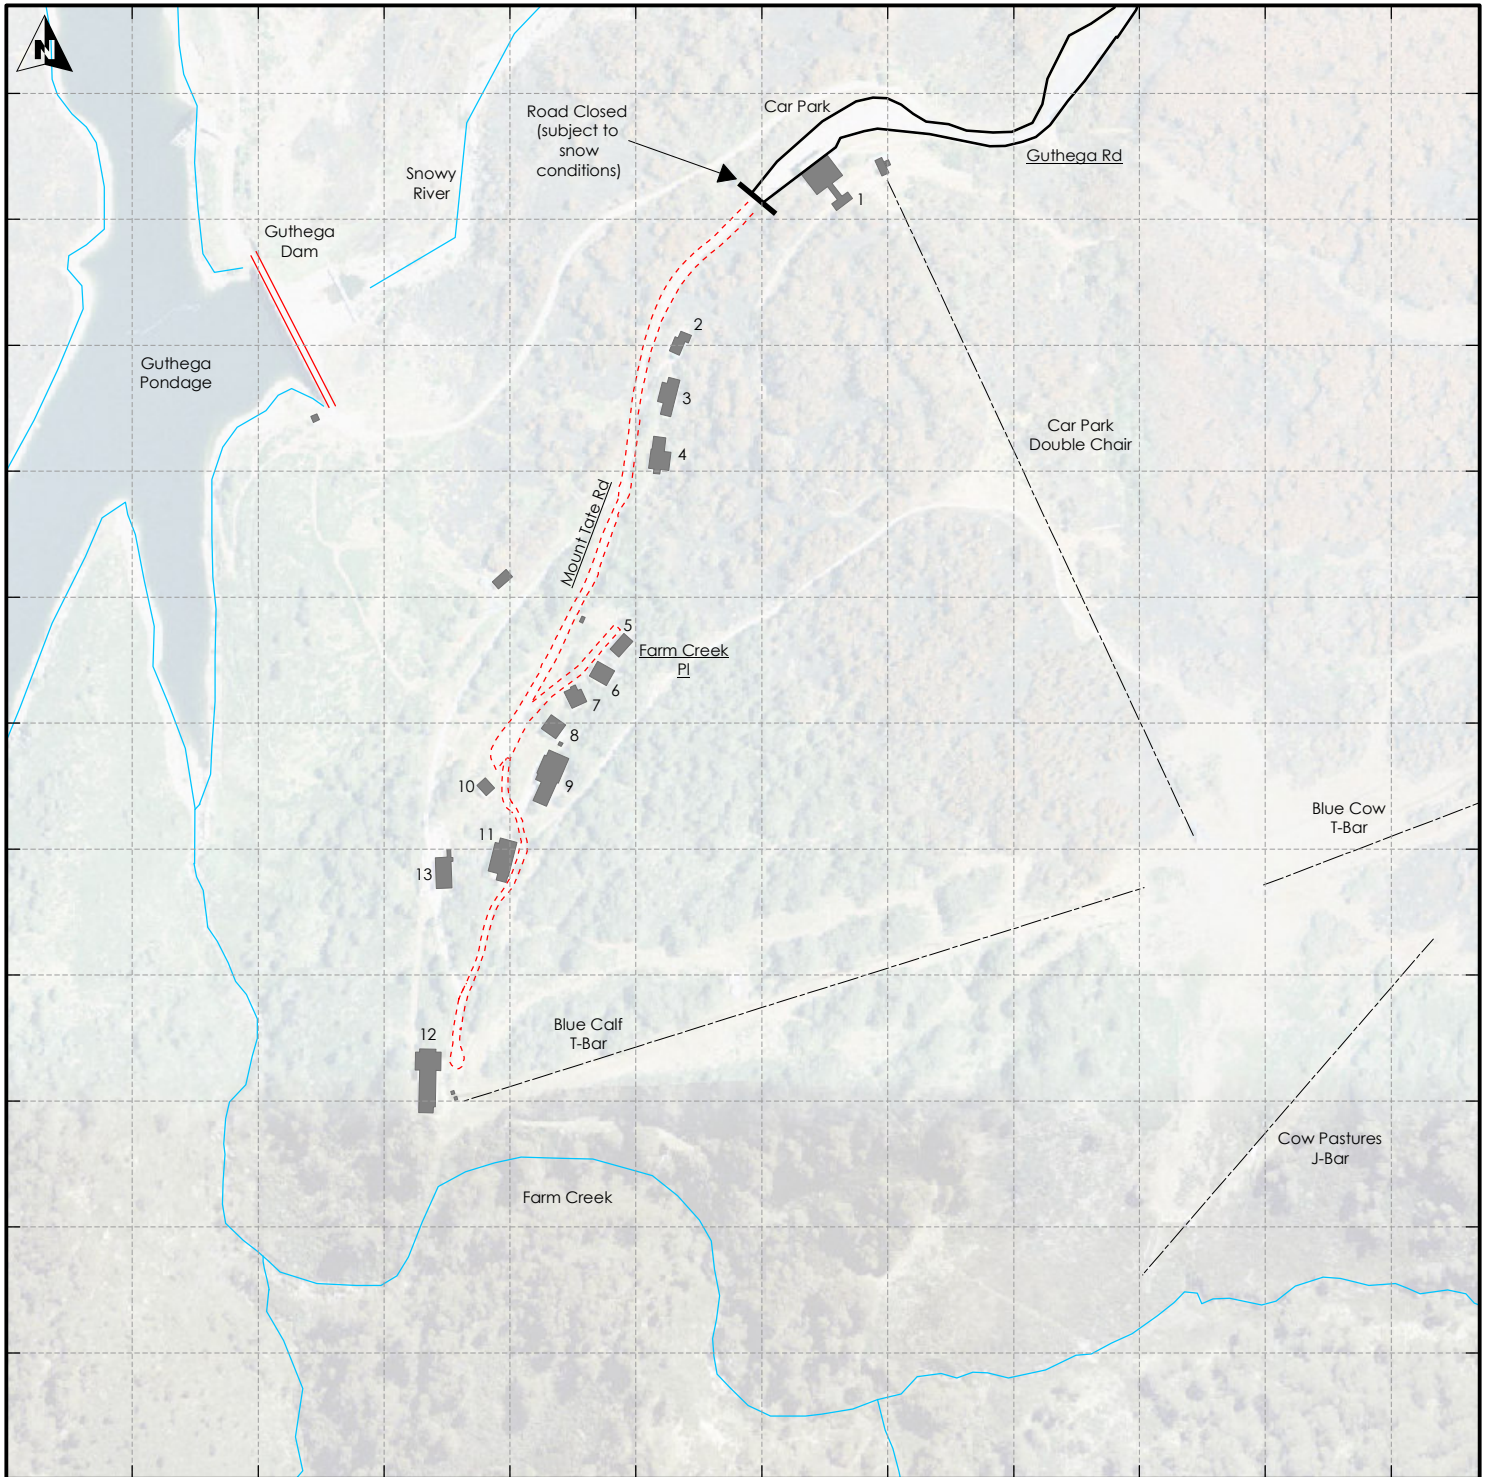

Guthega

Village Map & Oversnow Routes

- 11 Australian Ski Club
- 10 Blue Cow Ski Club
- 12 Burning Log Restaurant
- 6 Doorak Ski Club
- 9 Guthega Lodge
- 8 Guthega Ski Club
- 5 Jagungal
- 2 Kyilla
- 1 Guthega Ski Centre
- 13 Guthega Workshop
- 3 Tate Ski Club
- 4 Tiobunga
- 7 Turnak Ski Club

-  Gate
-  Cleared Road
-  Oversnow Route
-  Ski Lift
-  Waterway
-  Building