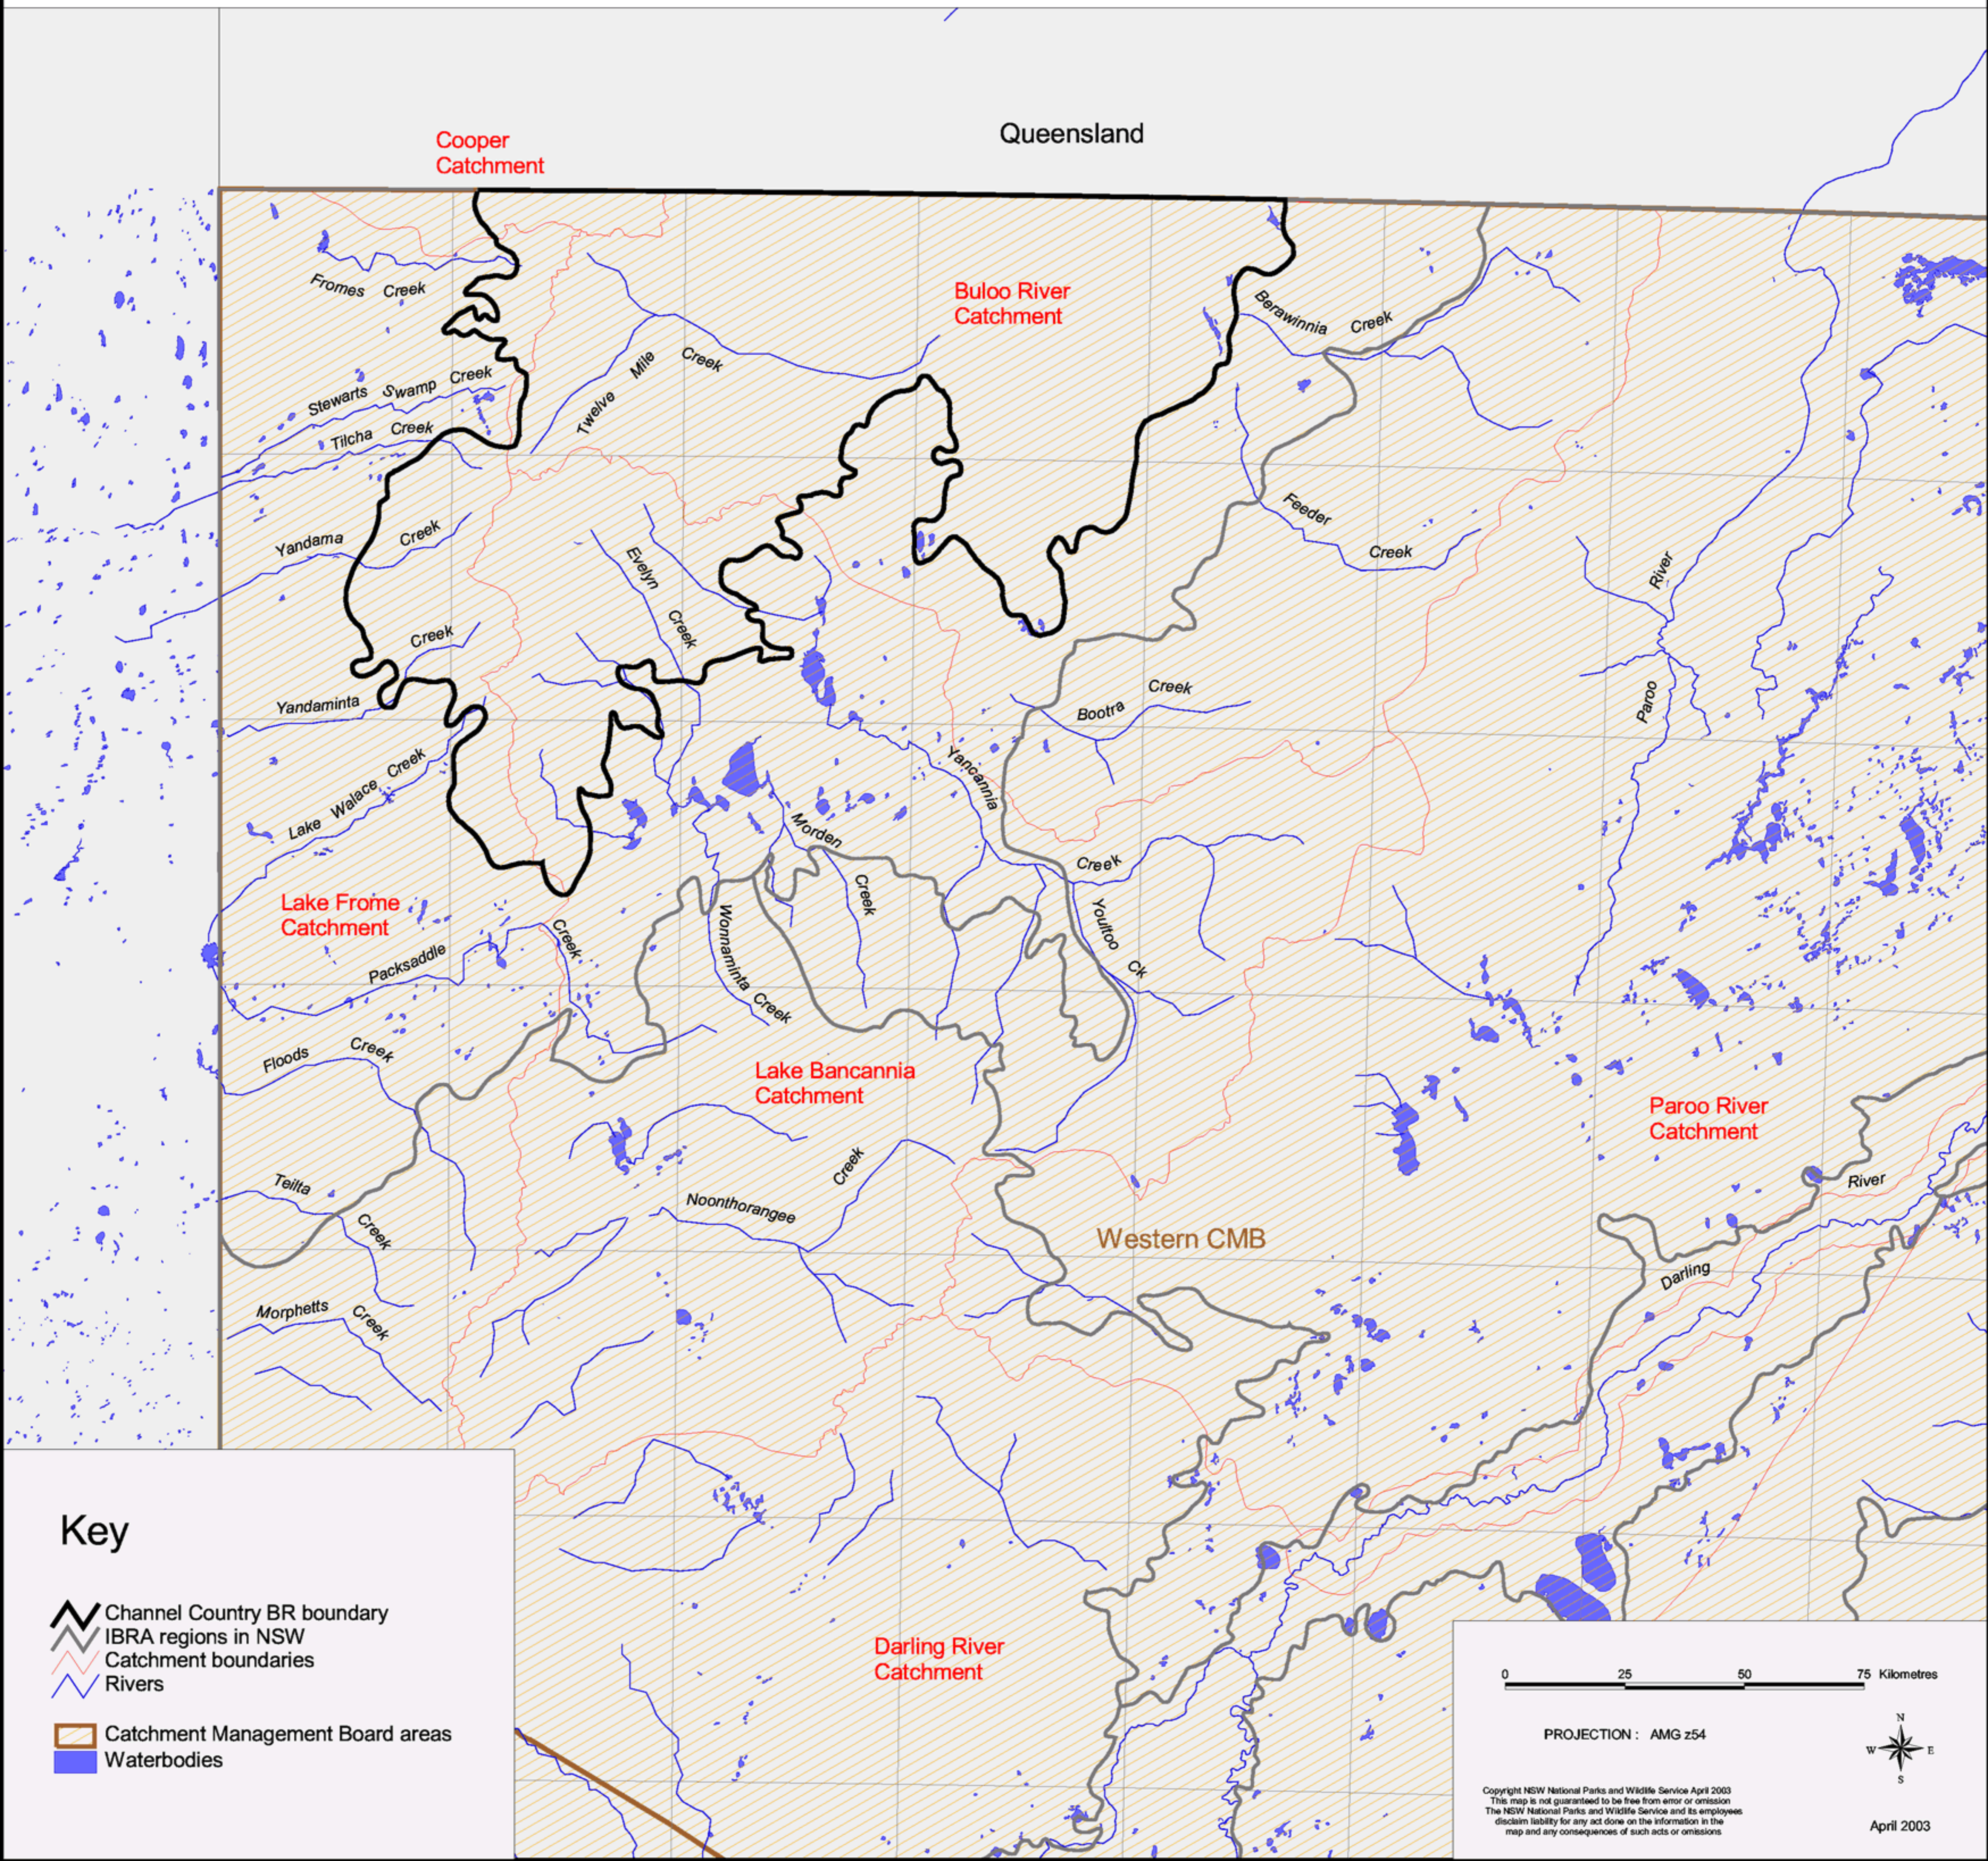

Channel Country Biogeographic Region (IBRA) - Rivers

Cooper
Catchment

Queensland

Buloo River
Catchment

Lake Frome
Catchment

Lake Bancannia
Catchment

Paroo River
Catchment

Western CMB

Darling River
Catchment

Key

- Channel Country BR boundary
- IBRA regions in NSW
- Catchment boundaries
- Rivers

- Catchment Management Board areas
- Waterbodies

0 25 50 75 Kilometres

PROJECTION : AMG z54

April 2003