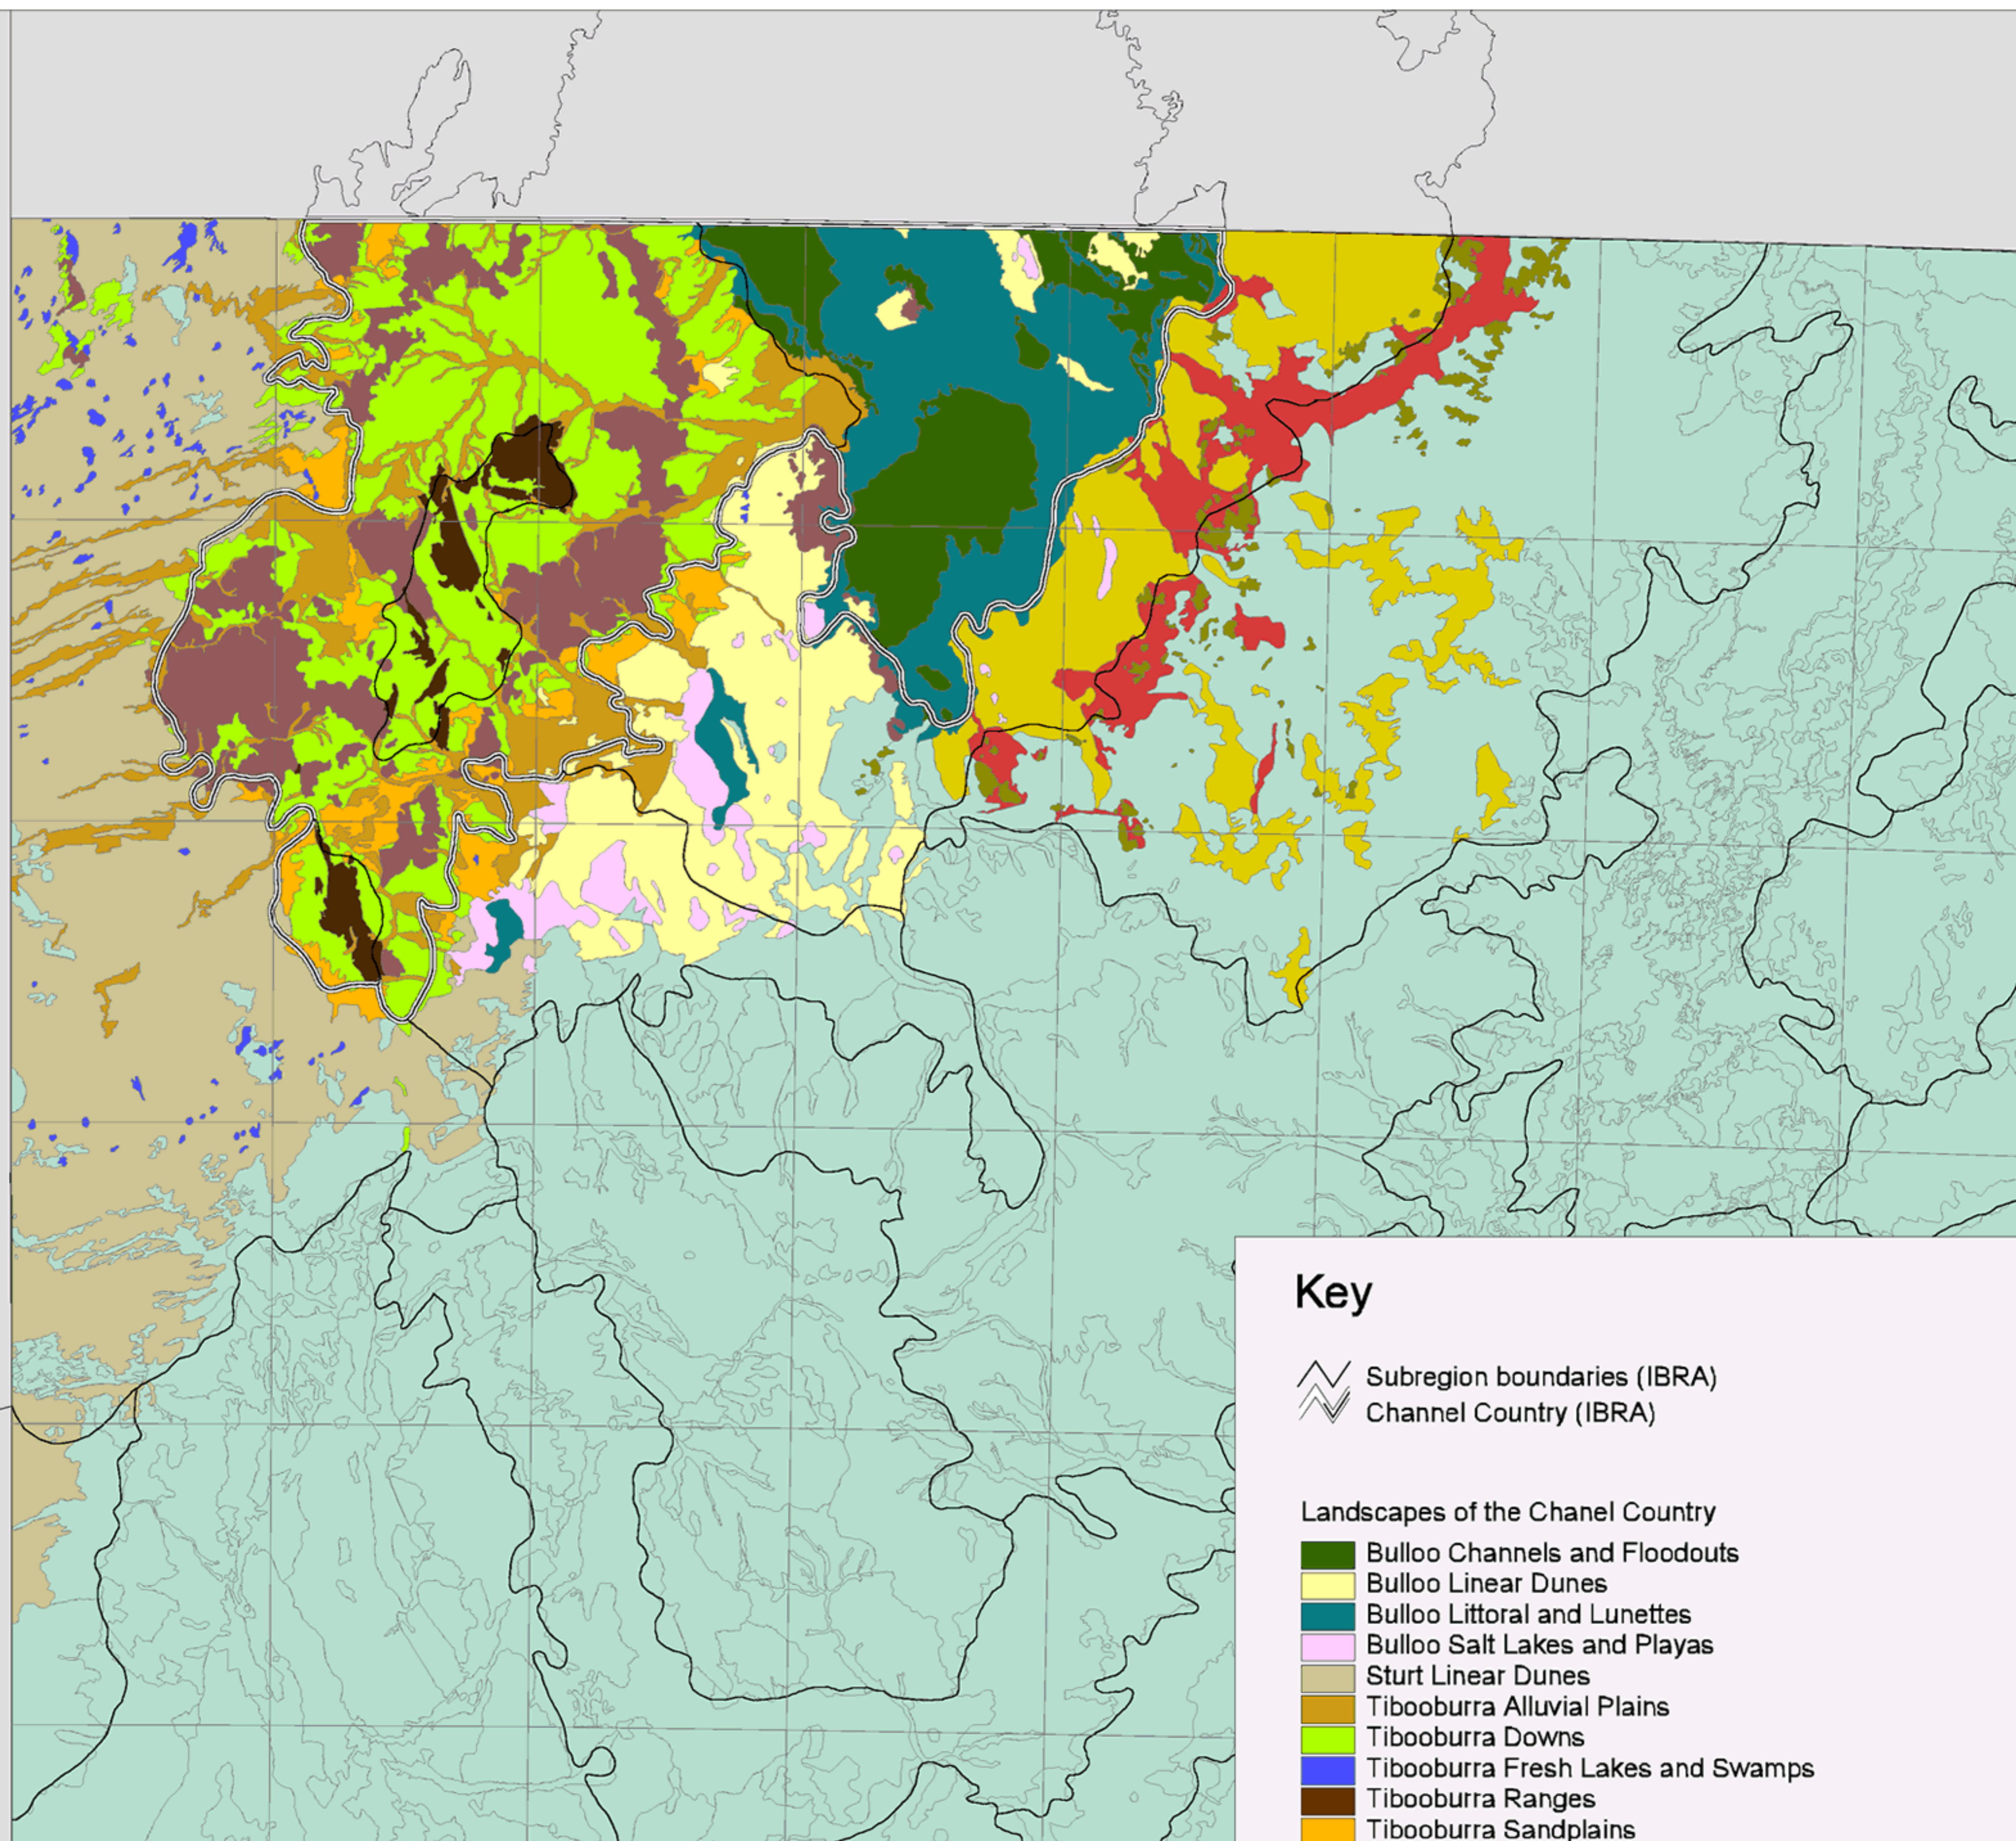

Channel Country Biogeographic Region (IBRA) - Subregions and Landscapes (Mitchell, in preparation)

Key

-  Subregion boundaries (IBRA)
-  Channel Country (IBRA)

Landscapes of the Chanel Country

-  Bulloo Channels and Floodouts
-  Bulloo Linear Dunes
-  Bulloo Littoral and Lunettes
-  Bulloo Salt Lakes and Playas
-  Sturt Linear Dunes
-  Tibooburra Alluvial Plains
-  Tibooburra Downs
-  Tibooburra Fresh Lakes and Swamps
-  Tibooburra Ranges
-  Tibooburra Sandplains
-  Tibooburra Tablelands
-  Ursino Alluvial Plains
-  Ursino Linear Dunes
-  Ursino Tablelands and Downs
-  Other Landscapes
-  IBRA regions interstate

0 25 50 75 Kilometres

PROJECTION : AMG z54

April 2003