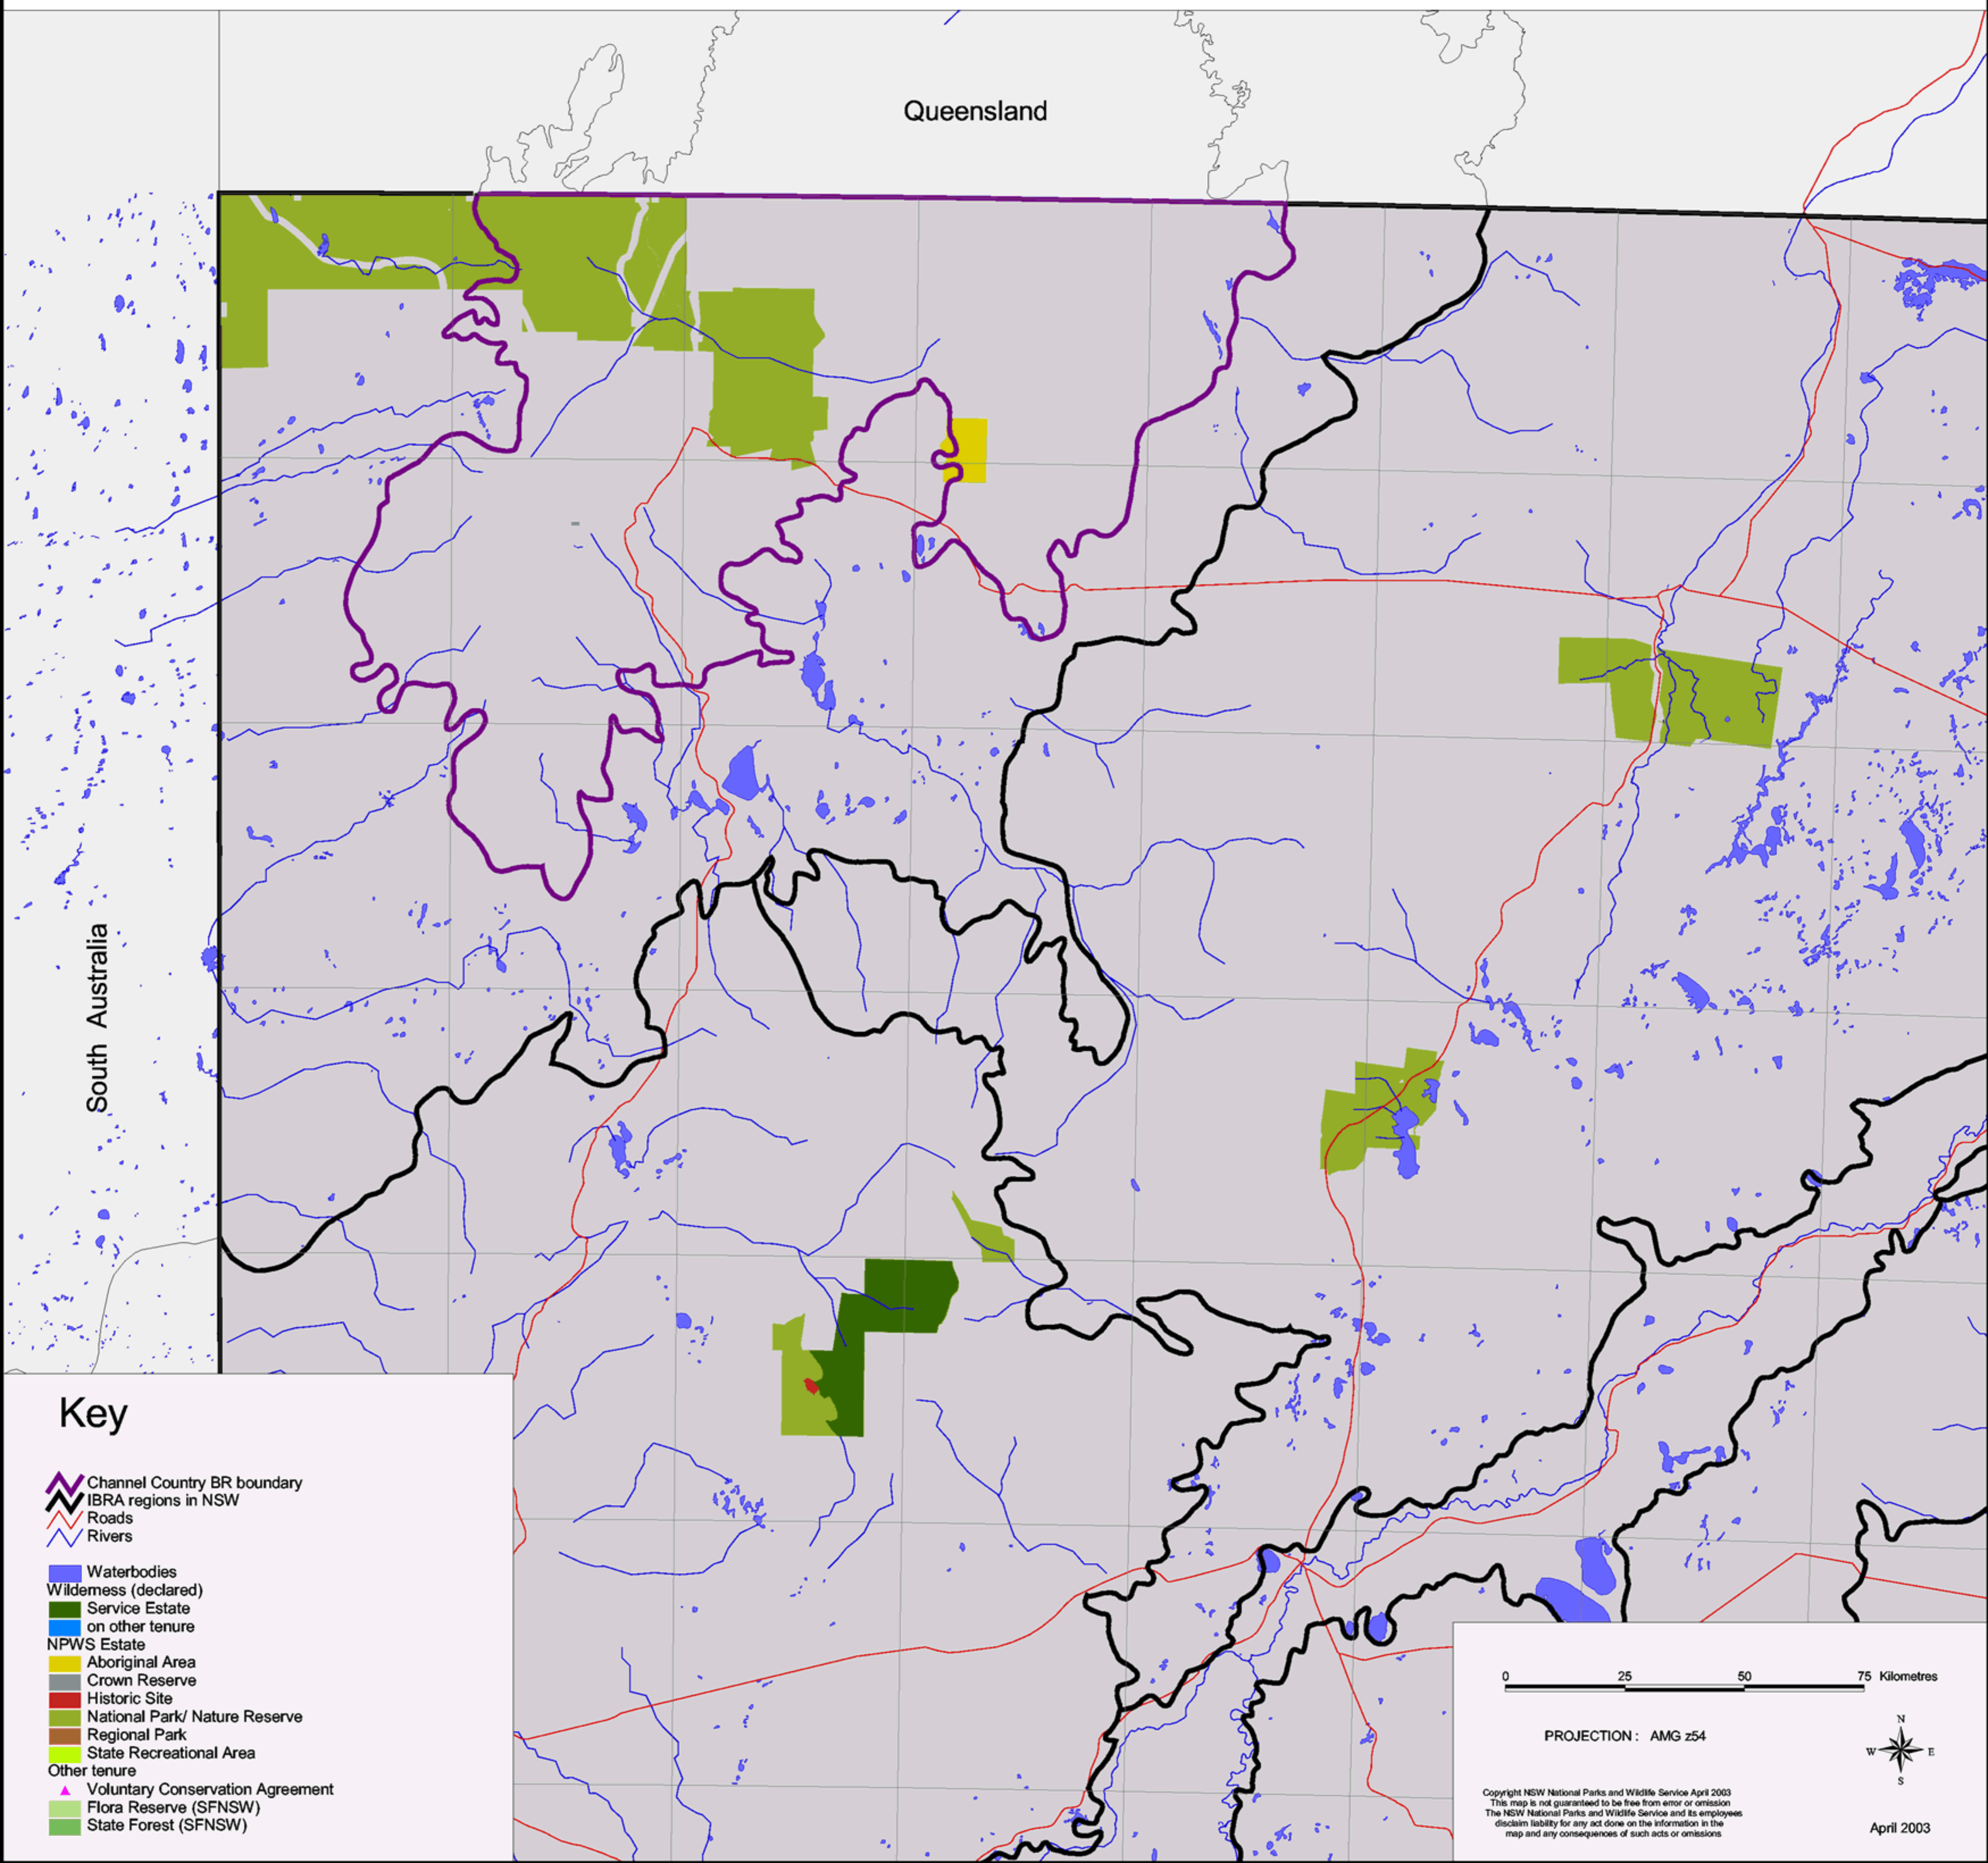

Channel Country Biogeographic Region (IBRA) - Tenure/Reserves

Queensland

South Australia

Key

- Channel Country BR boundary
- IBRA regions in NSW
- Roads
- Rivers
- Waterbodies
- **Wilderness (declared)**
- Service Estate
- on other tenure
- **NPWS Estate**
- Aboriginal Area
- Crown Reserve
- Historic Site
- National Park/ Nature Reserve
- Regional Park
- State Recreational Area
- **Other tenure**
- Voluntary Conservation Agreement
- Flora Reserve (SFNSW)
- State Forest (SFNSW)

0 25 50 75 Kilometres

PROJECTION: AMG z54

April 2003