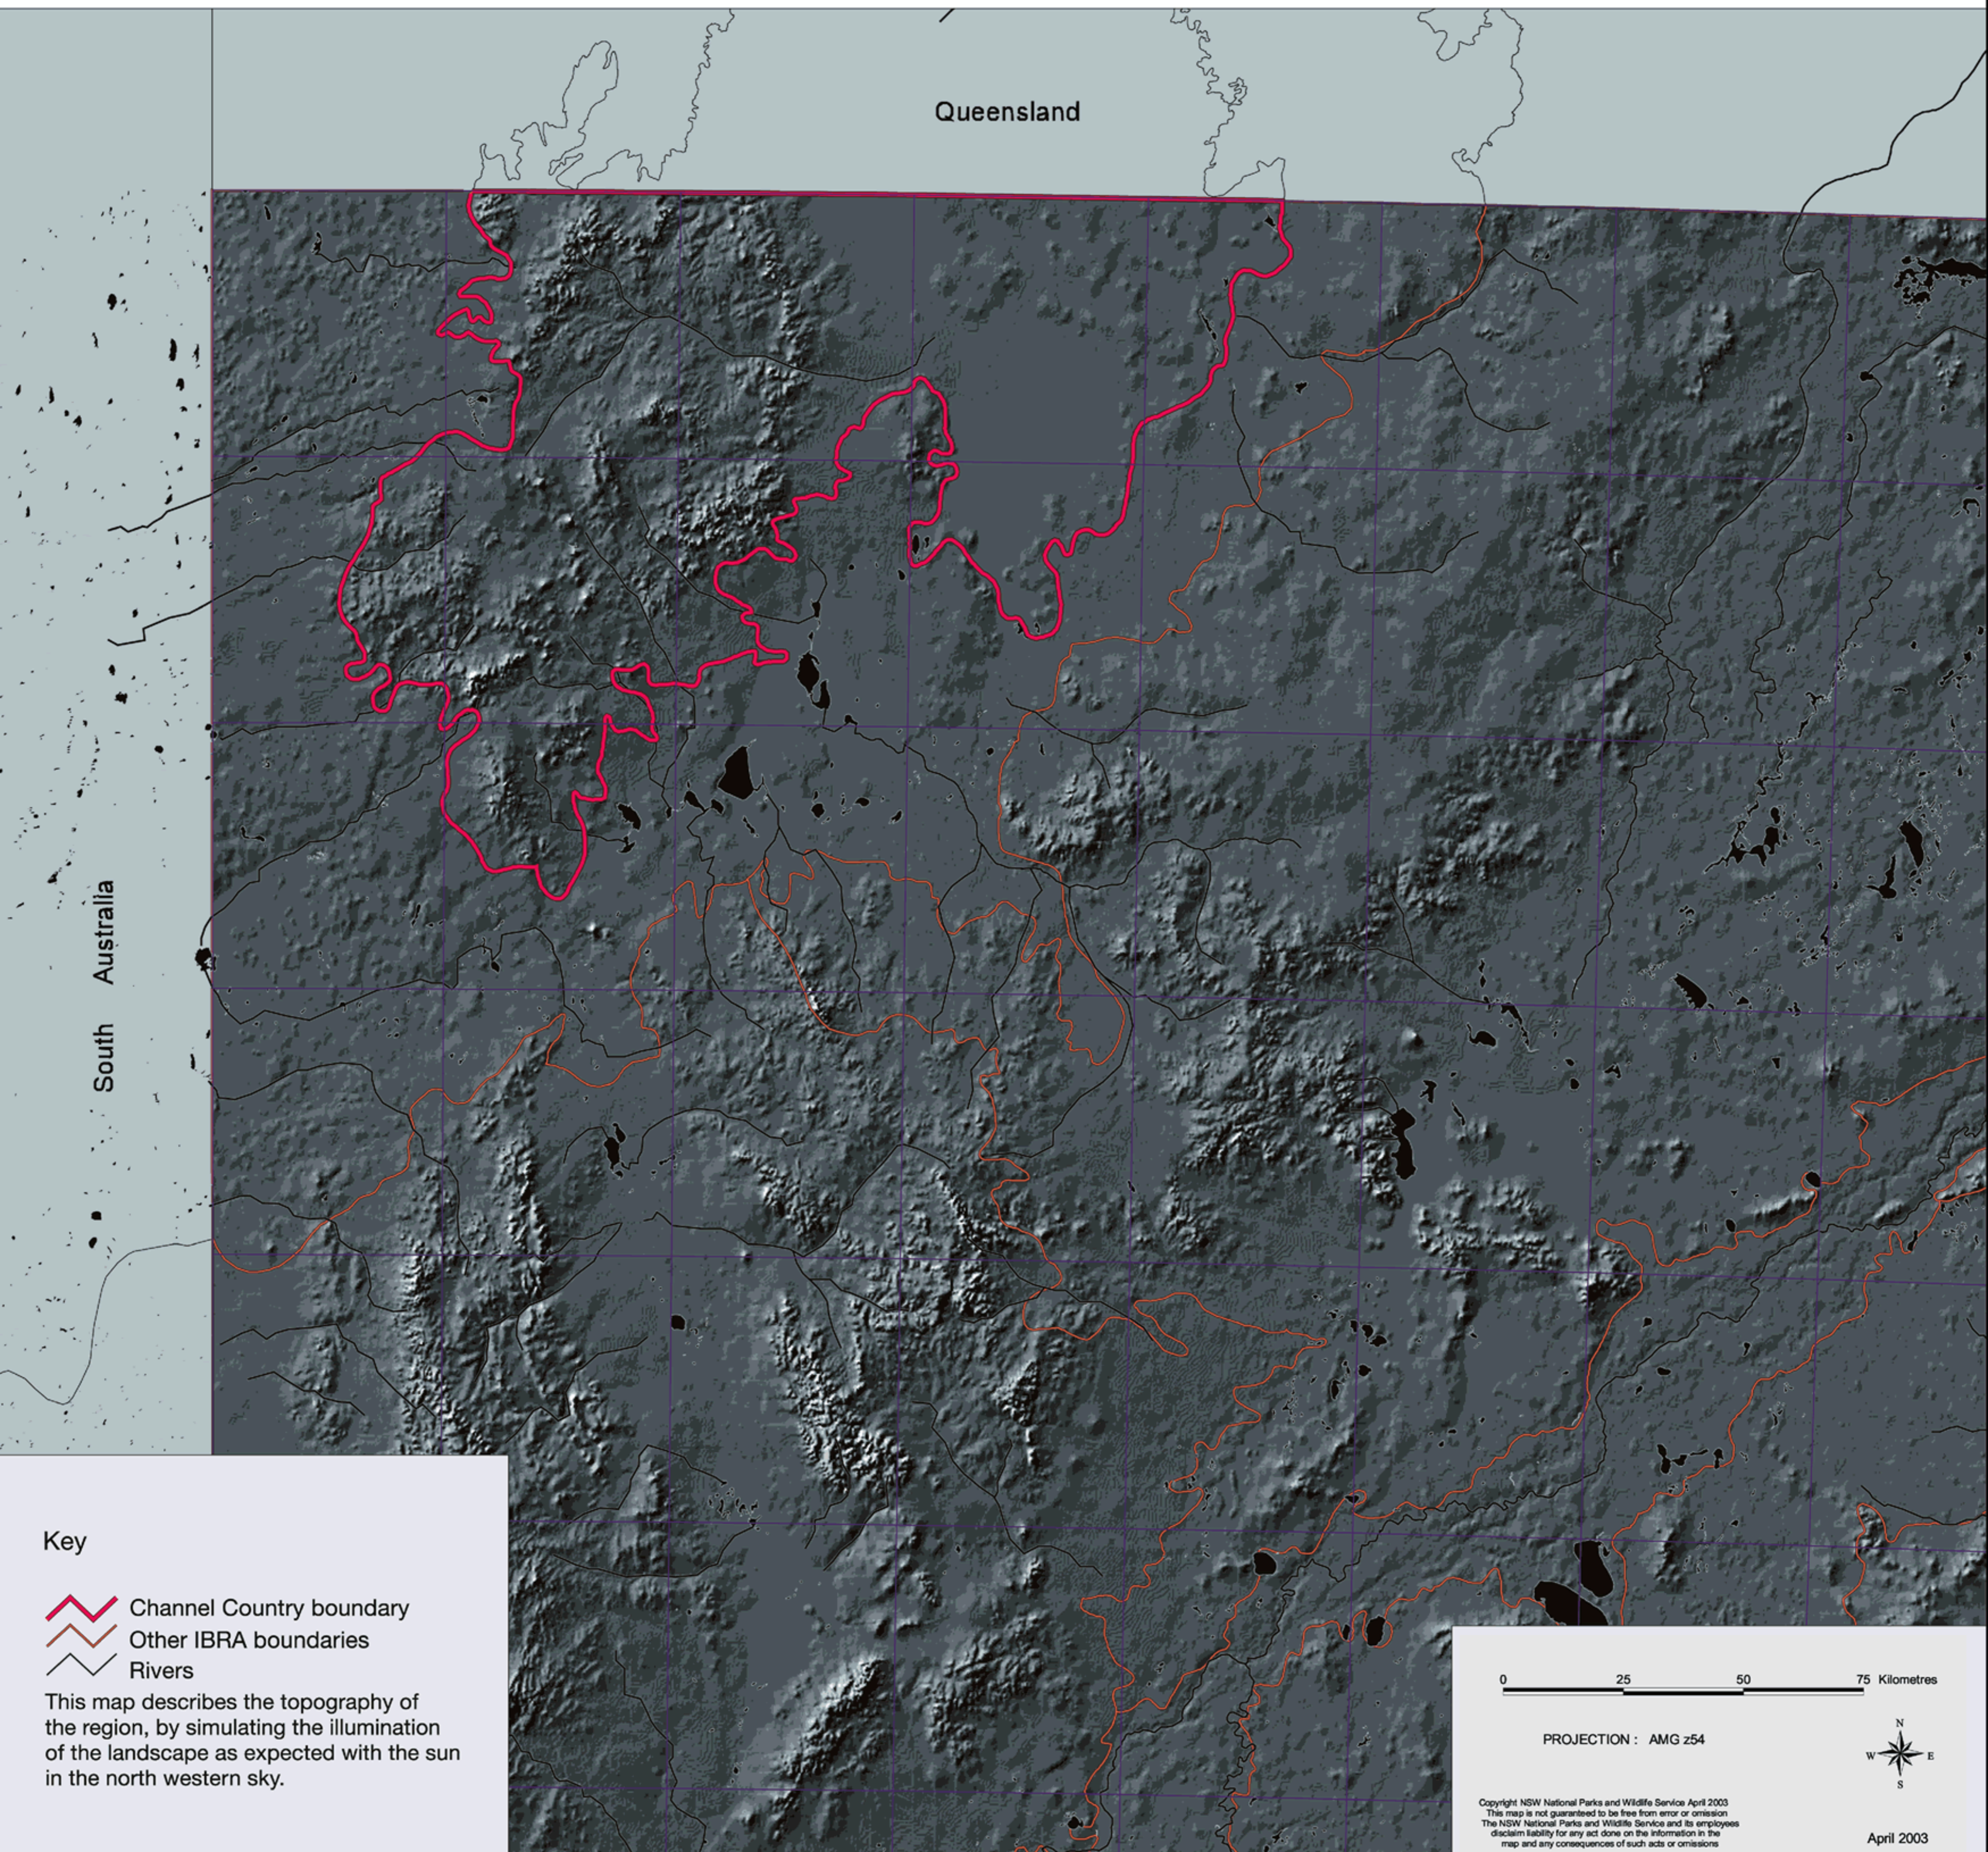

Channel Country Biogeographic Region (IBRA) - Topography

Queensland

South
Australia

Key

- Channel Country boundary
- Other IBRA boundaries
- Rivers

This map describes the topography of the region, by simulating the illumination of the landscape as expected with the sun in the north western sky.

0 25 50 75 Kilometres

PROJECTION : AMG z54

April 2003