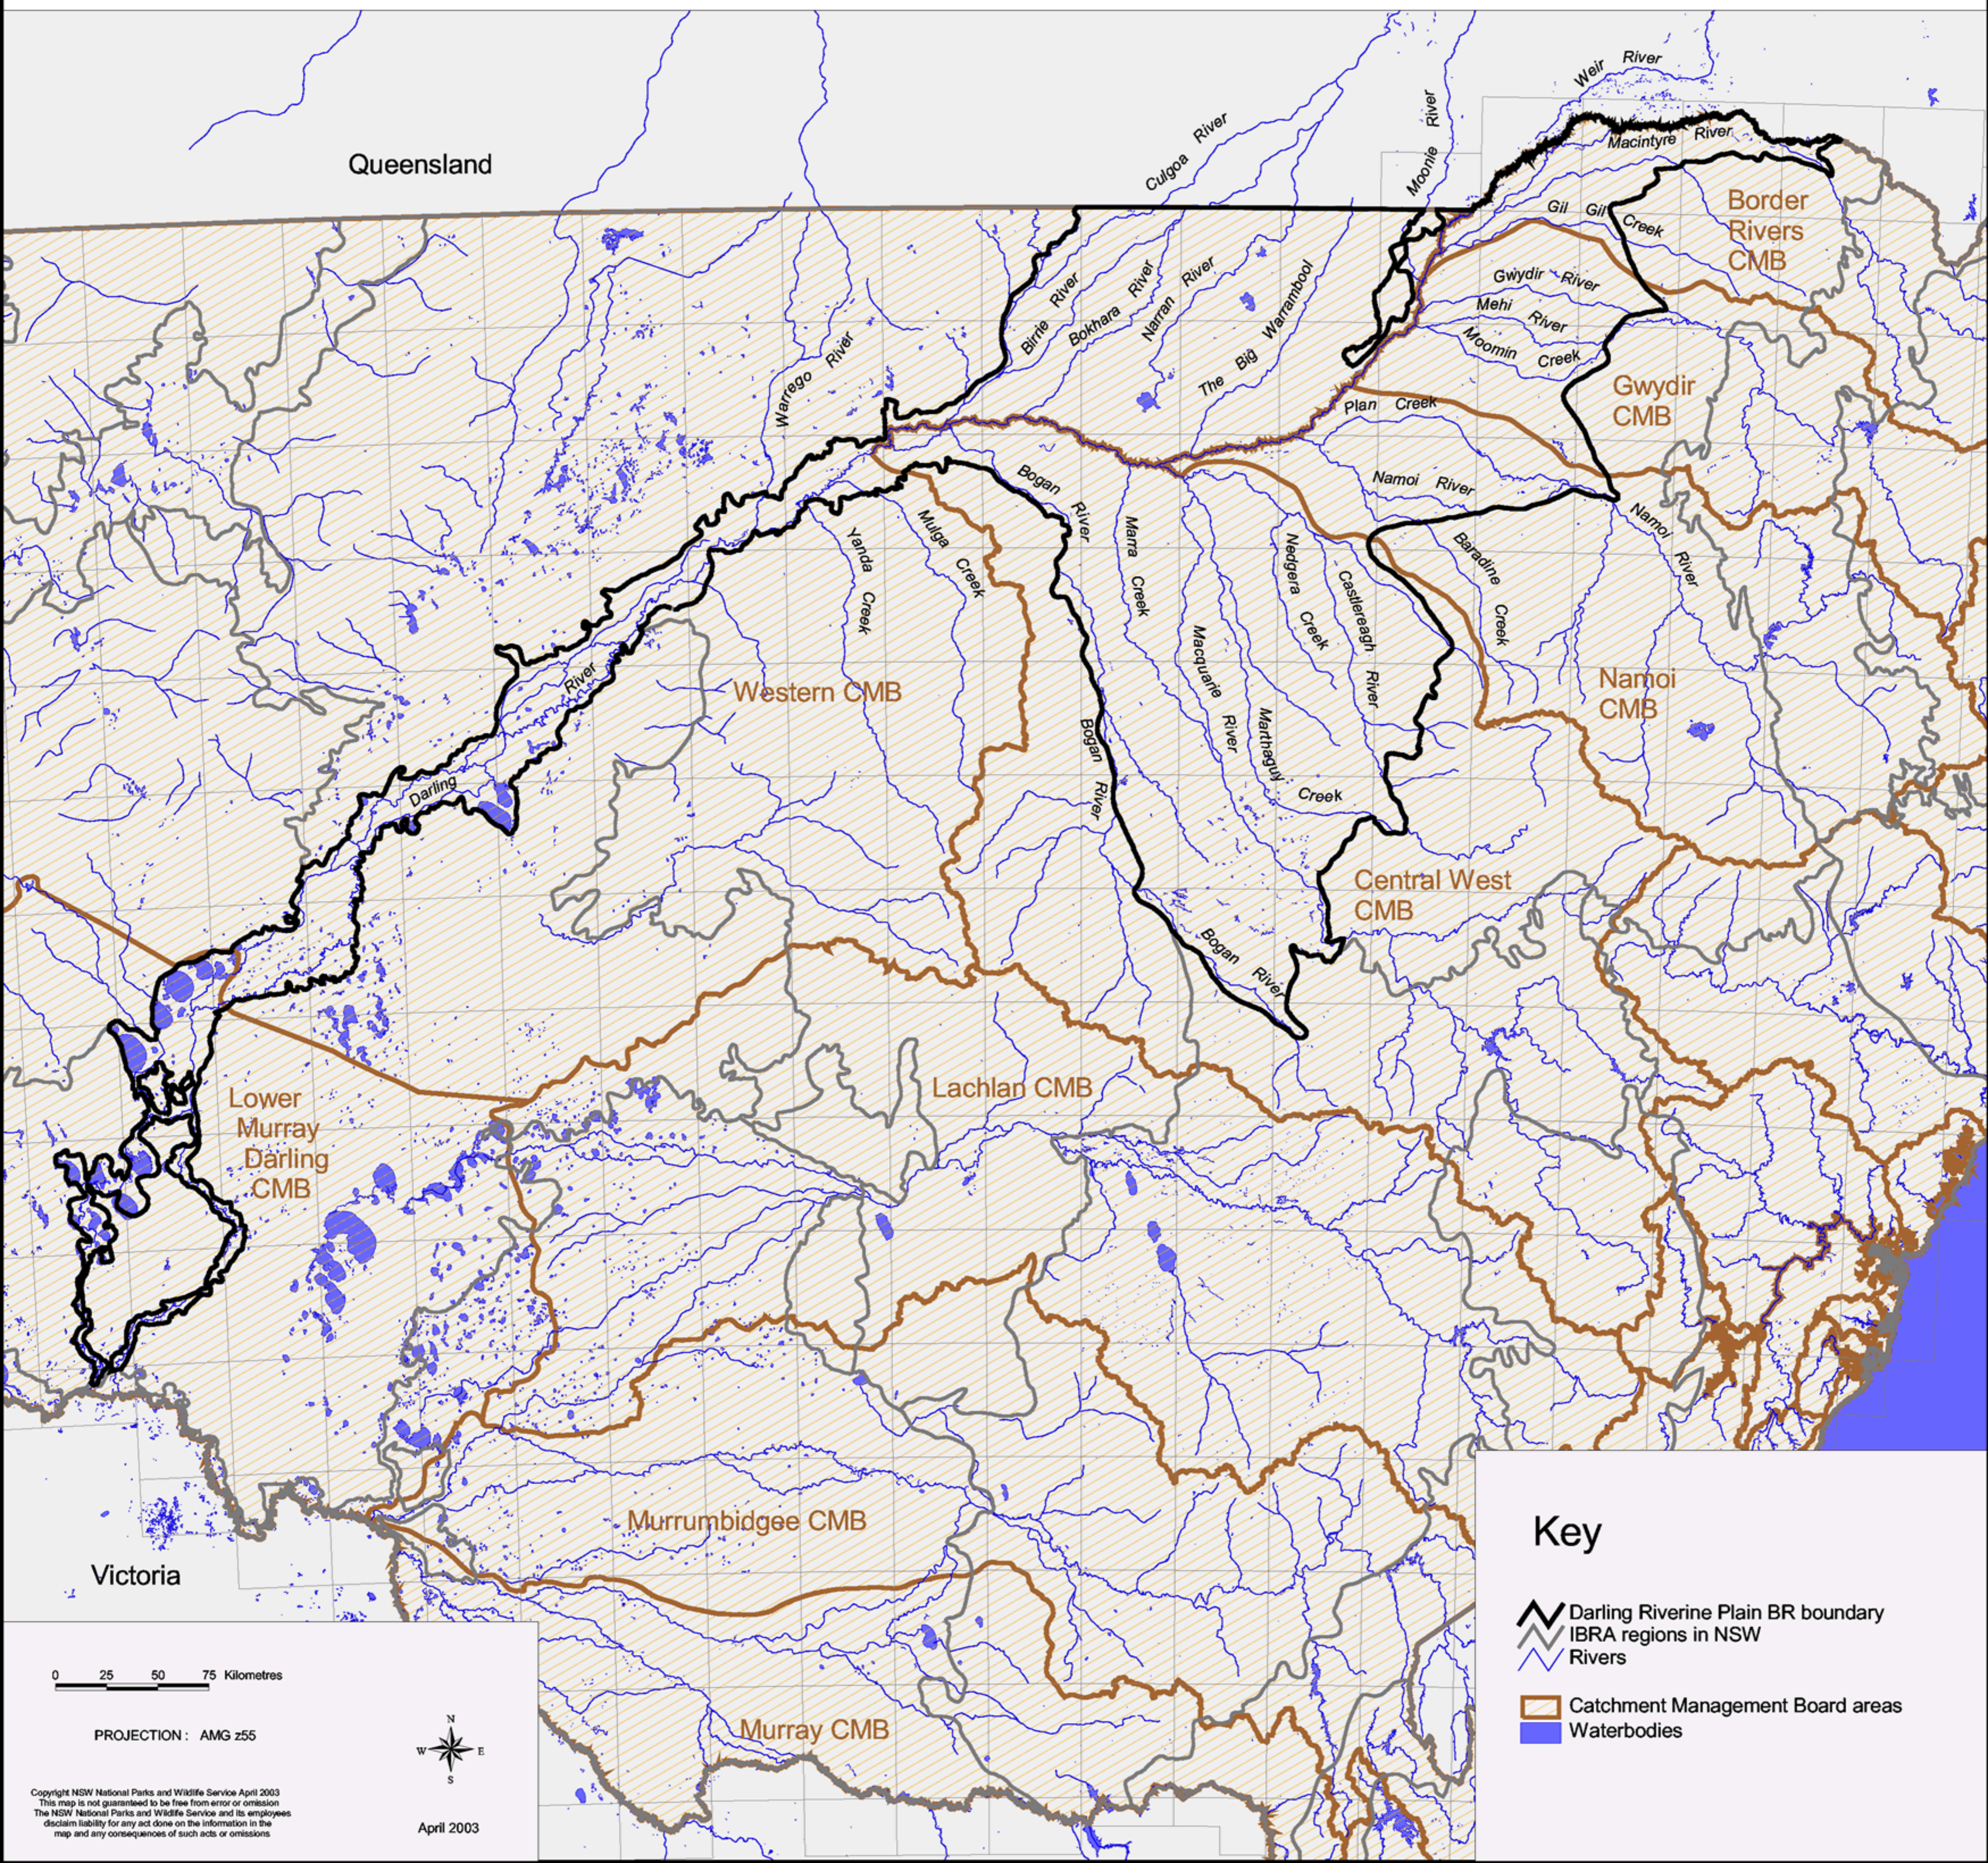

Darling Riverine Plain Biogeographic Region (IBRA) - Rivers

Queensland

Border Rivers CMB

Gwydir CMB

Western CMB

Namoi CMB

Central West CMB

Lower Murray Darling CMB

Lachlan CMB

Murrumbidgee CMB

Murray CMB

Victoria

Key

- Darling Riverine Plain BR boundary
- IBRA regions in NSW
- Rivers
- Catchment Management Board areas
- Waterbodies

0 25 50 75 Kilometres

PROJECTION : AMG z55

April 2003