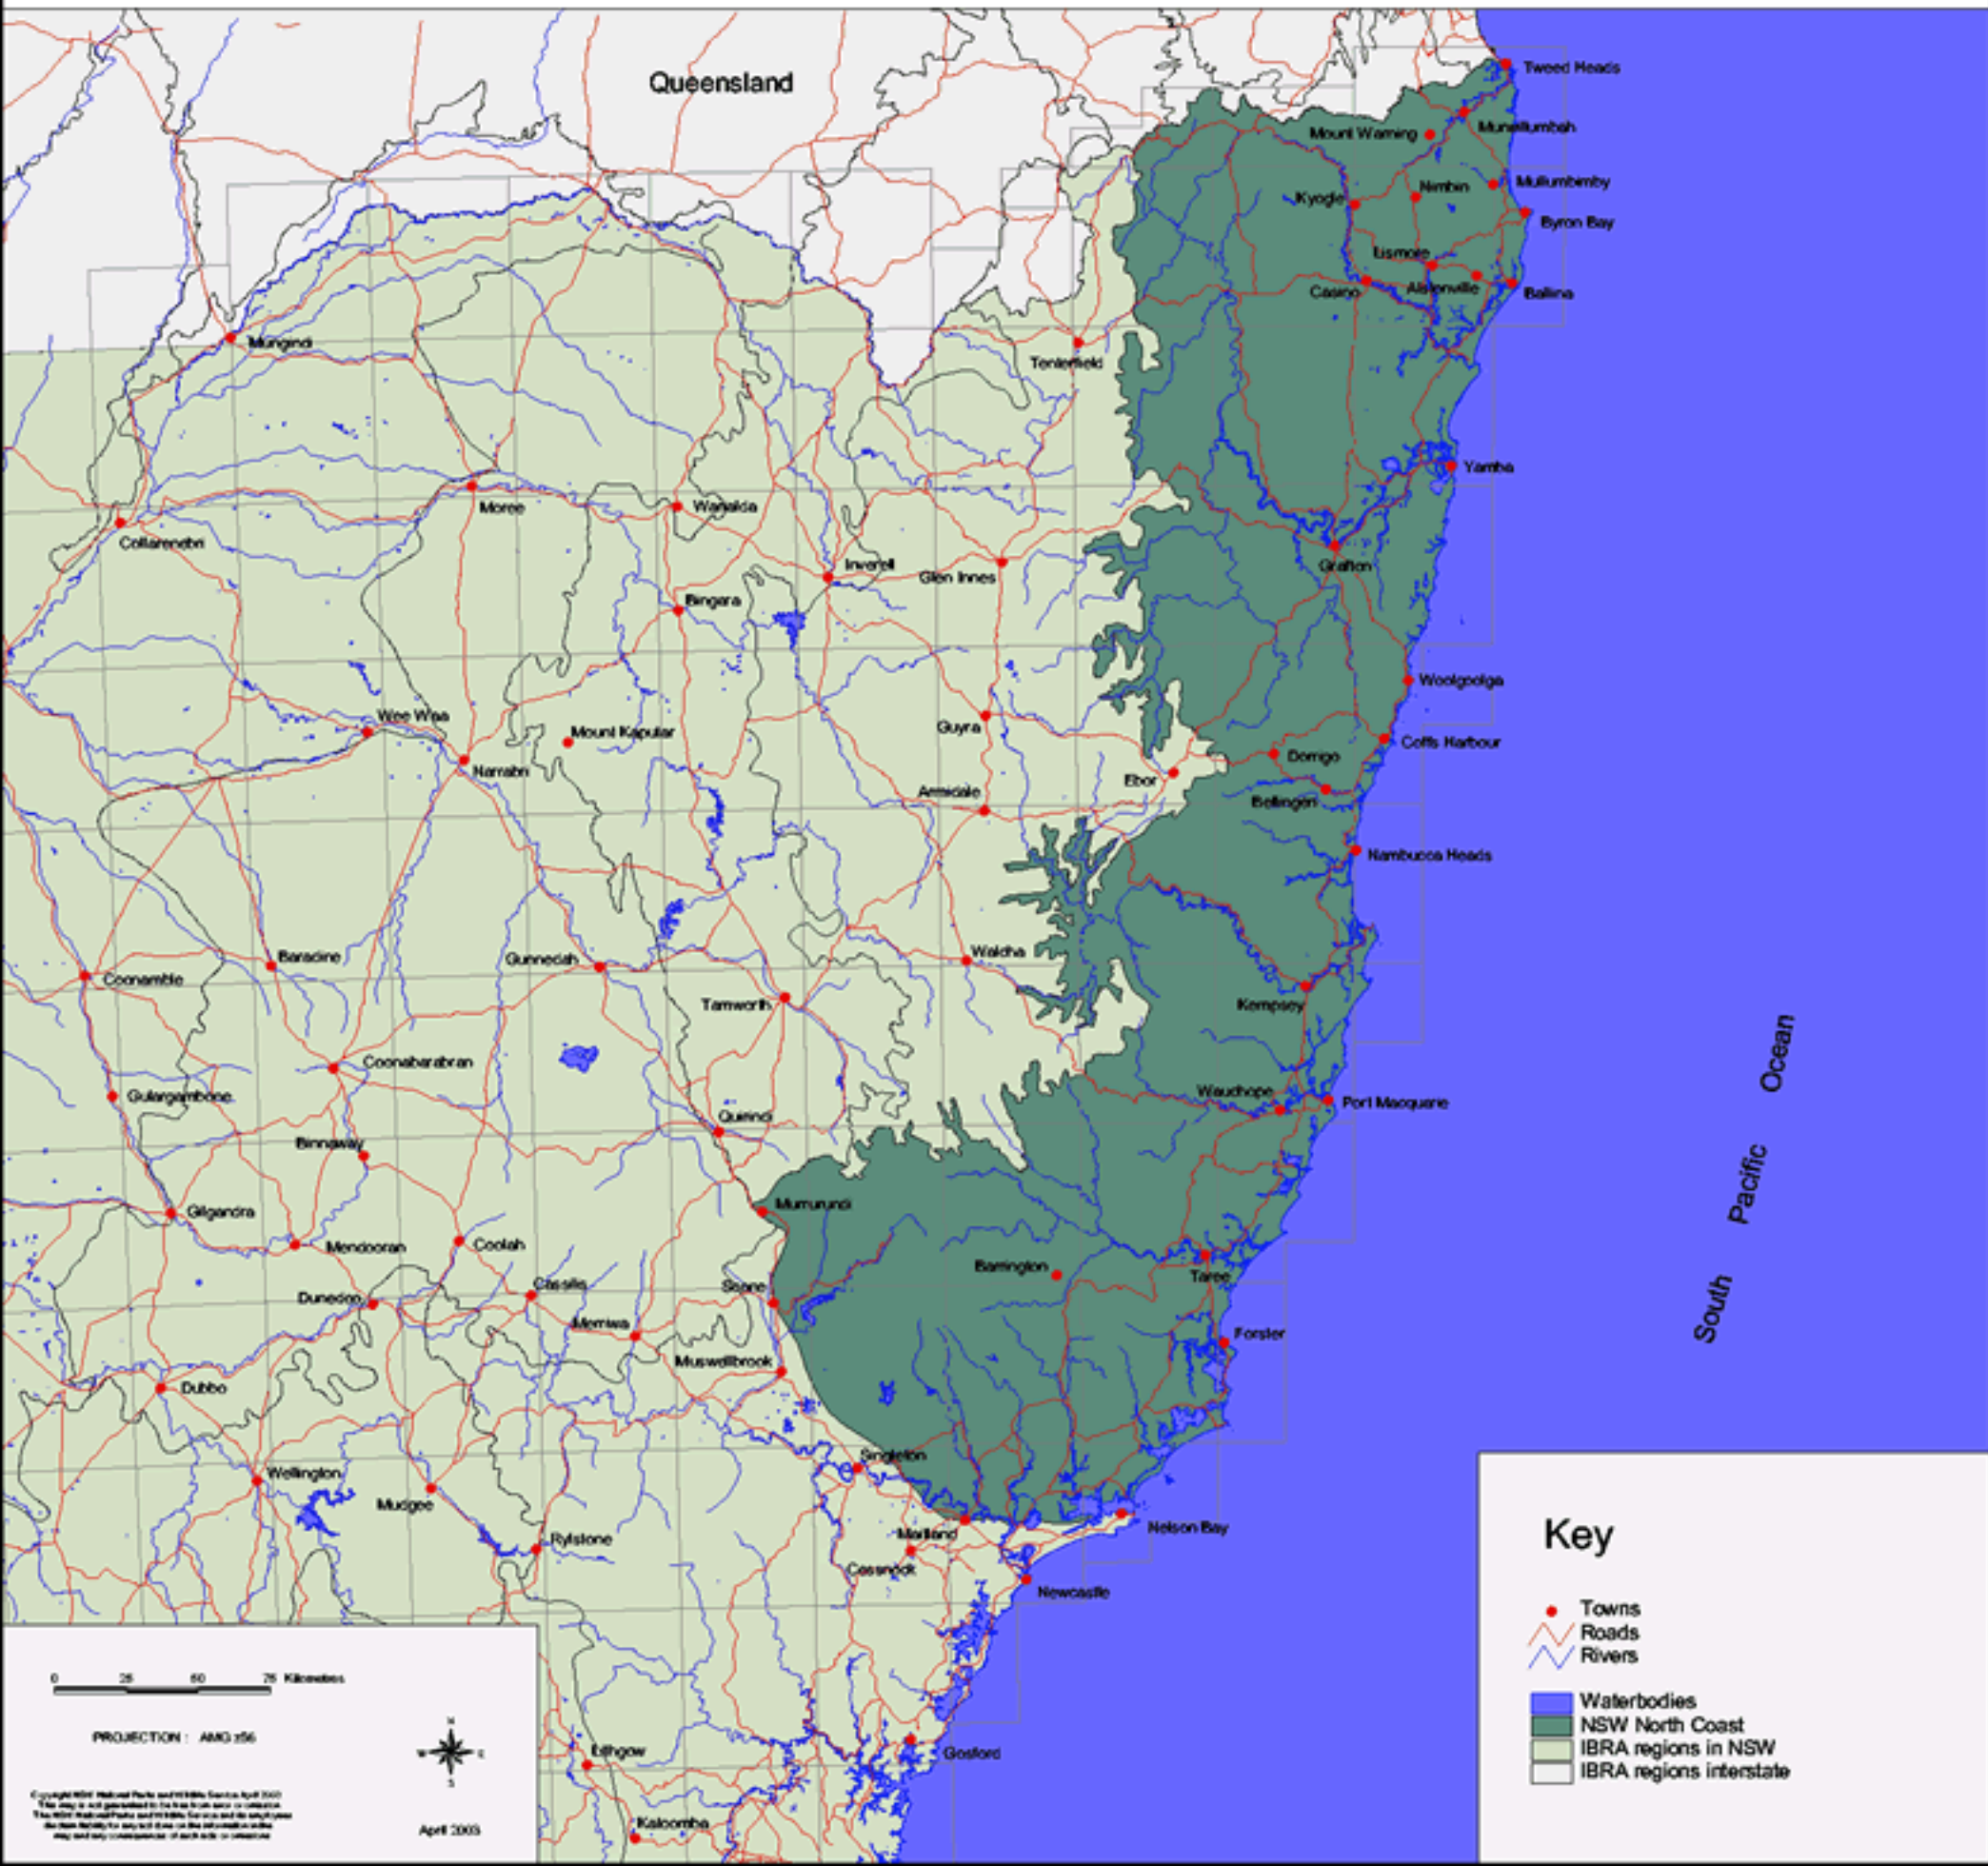

NSW North Coast Biogeographic Region (IBRA) - Location

Key

- Towns
- Roads
- Rivers
- Waterbodies
- NSW North Coast
- IBRA regions in NSW
- IBRA regions interstate

0 25 50 75 Kilometres

PROJECTION: AMG 256

April 2003