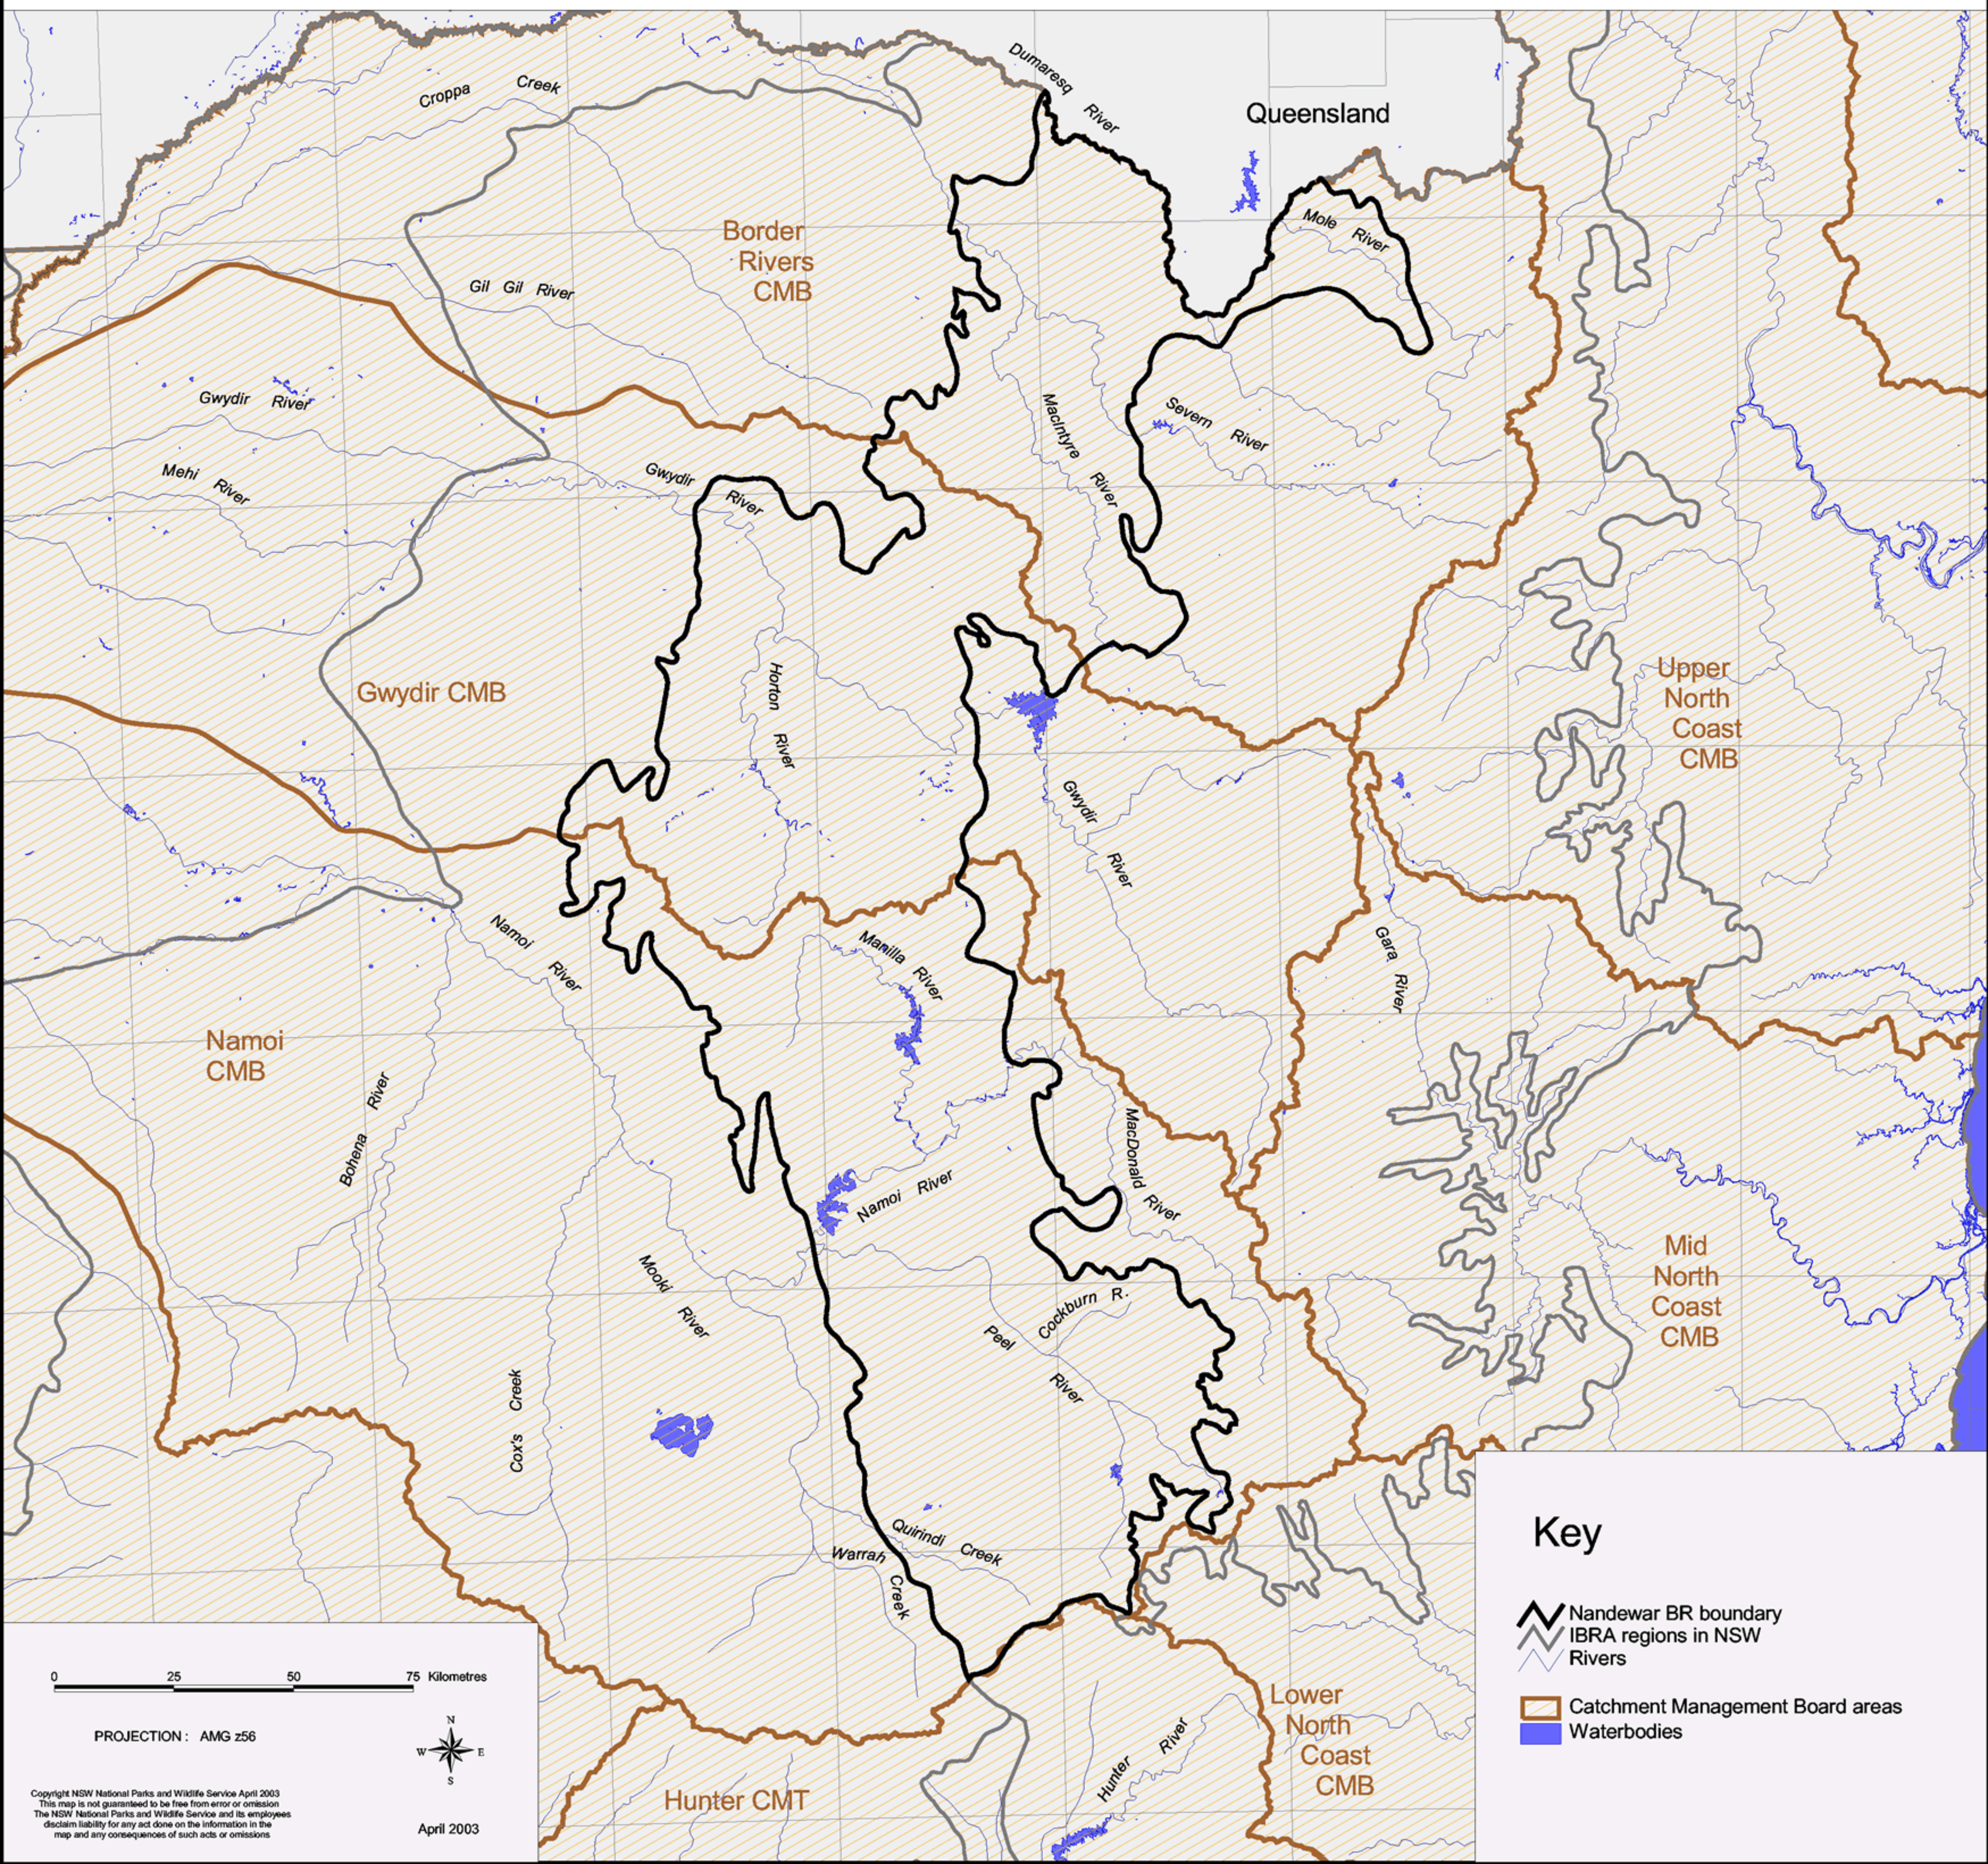

Nandewar Biogeographic Region (IBRA) - Rivers

0 25 50 75 Kilometres

PROJECTION : AMG z56

April 2003

Key

- Nandewar BR boundary
- IBRA regions in NSW
- Rivers
- Catchment Management Board areas
- Waterbodies