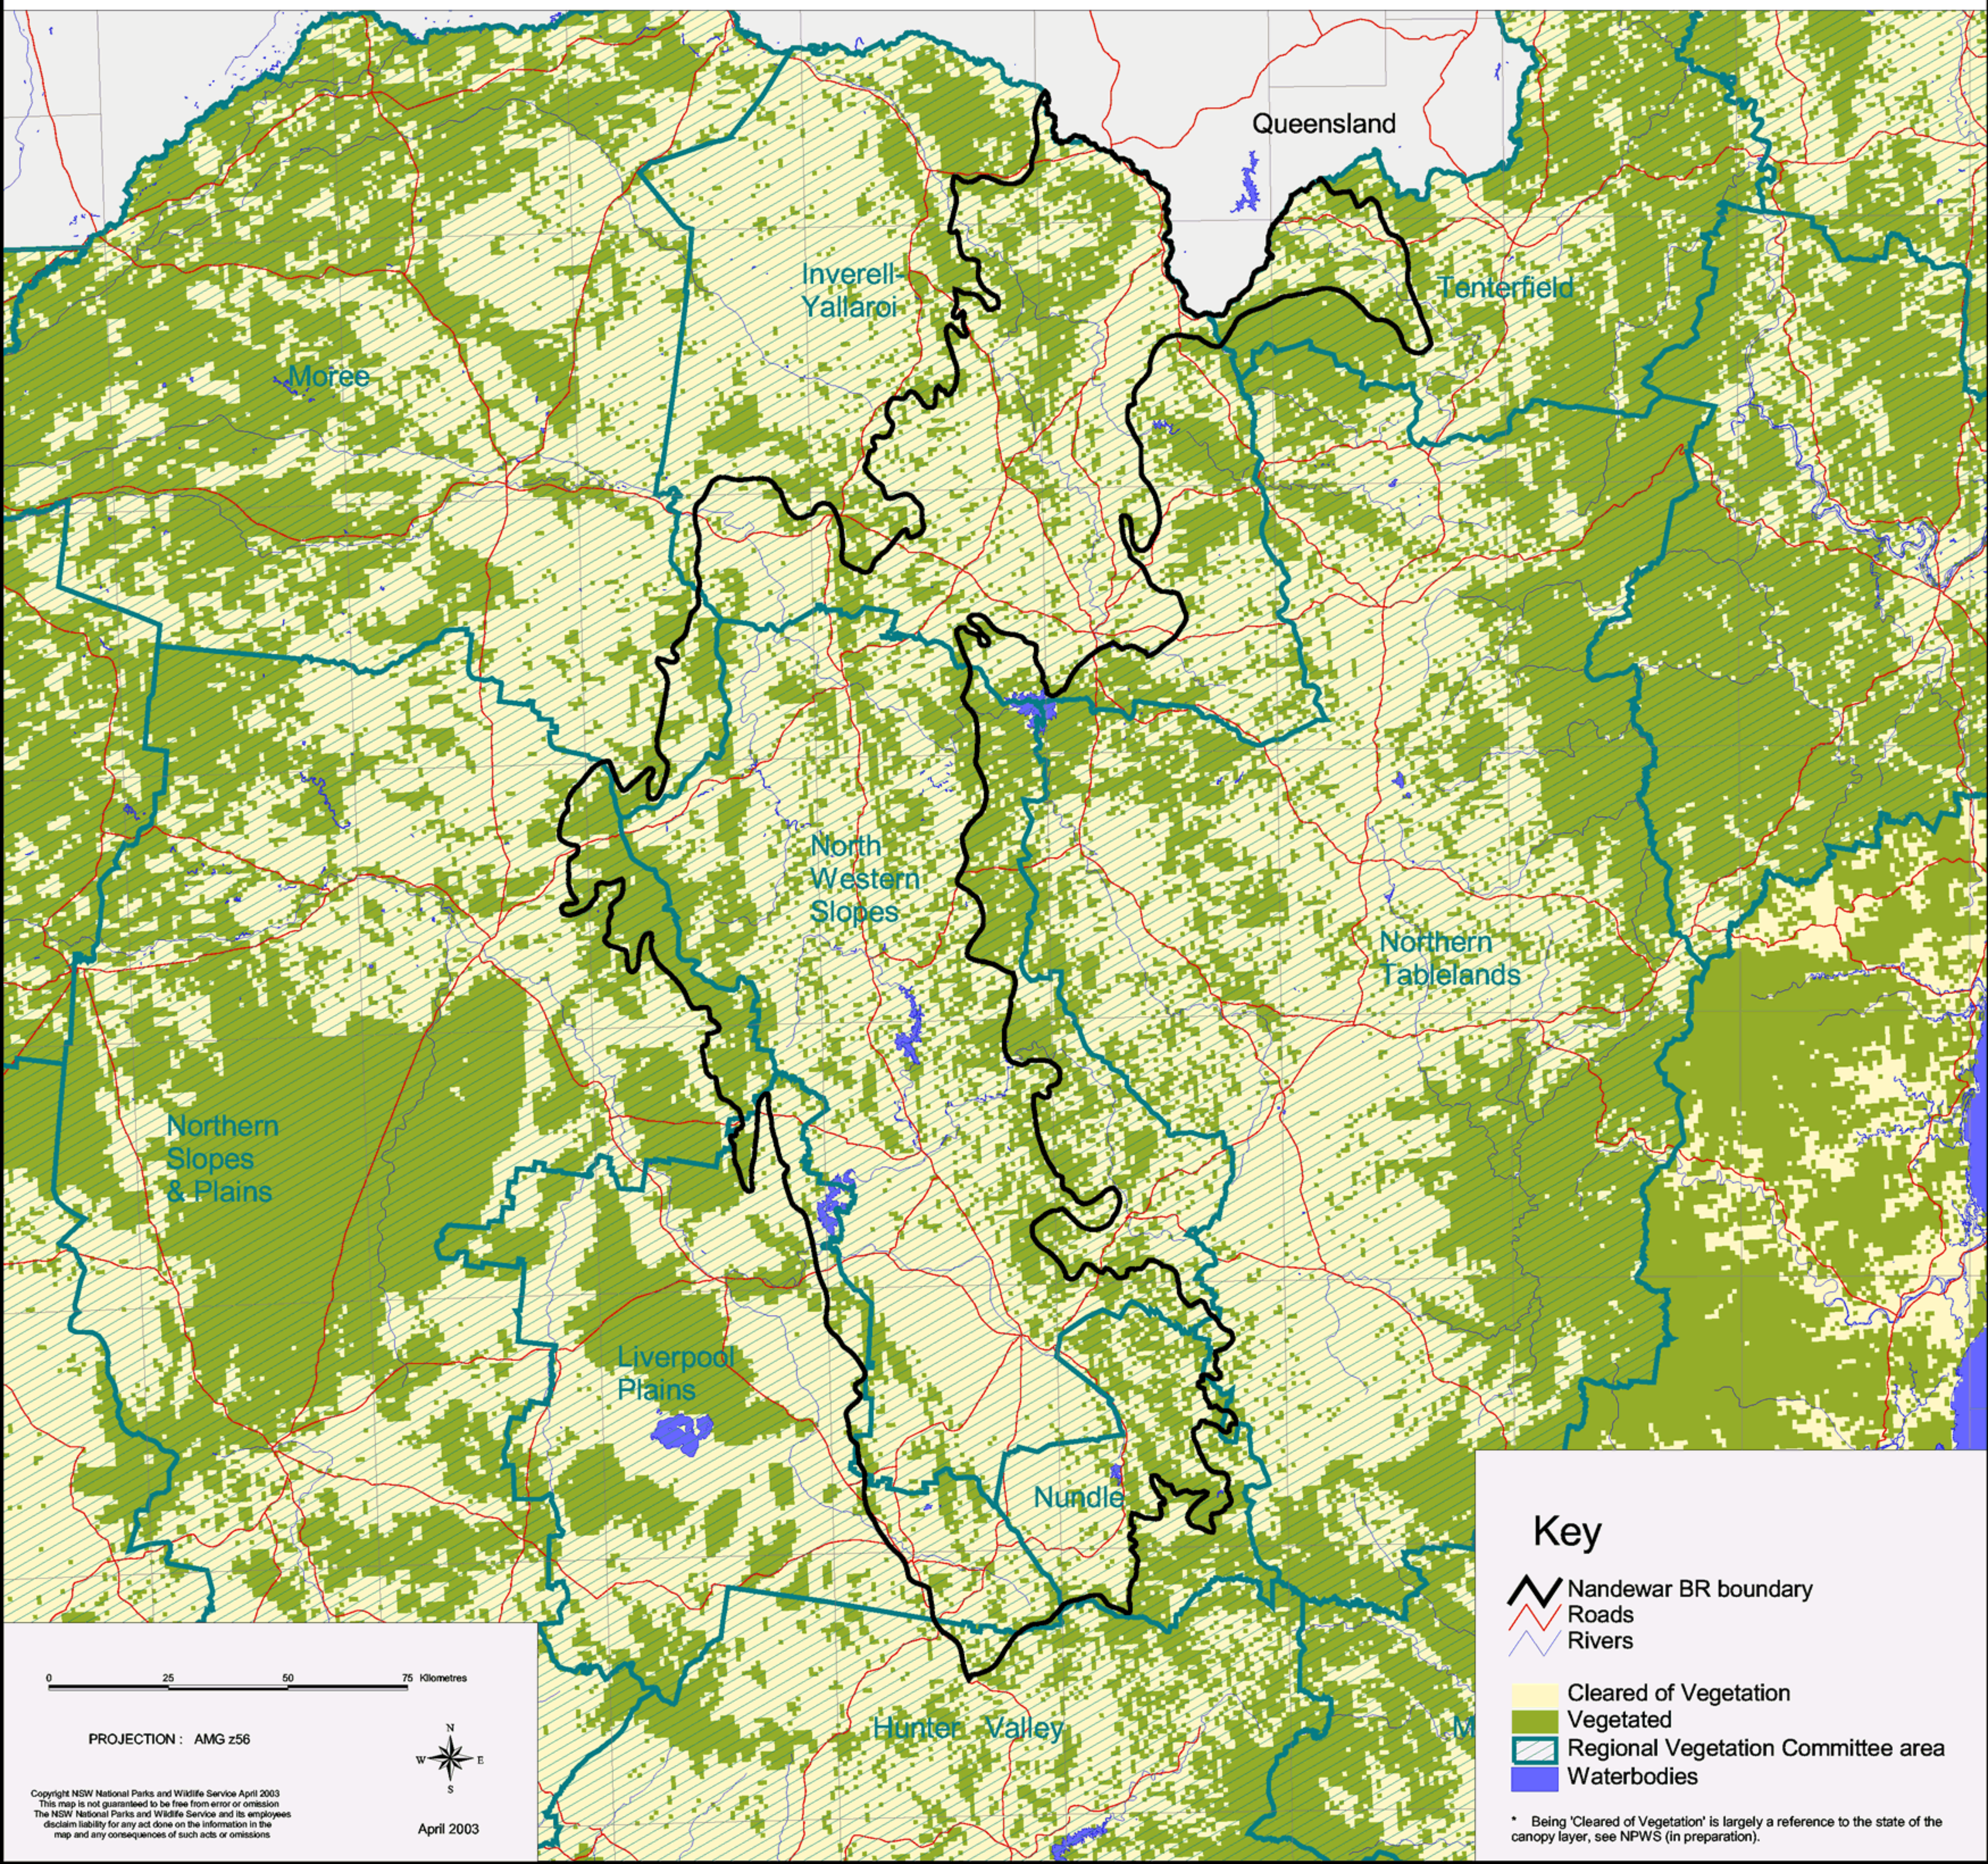

Nandewar Biogeographic Region (IBRA) - Vegetation

Key

- Nandewar BR boundary
- Roads
- Rivers

- Cleared of Vegetation
- Vegetated
- Regional Vegetation Committee area
- Waterbodies

* Being 'Cleared of Vegetation' is largely a reference to the state of the canopy layer, see NPWS (in preparation).

0 25 50 75 Kilometres

PROJECTION : AMG z56

April 2003