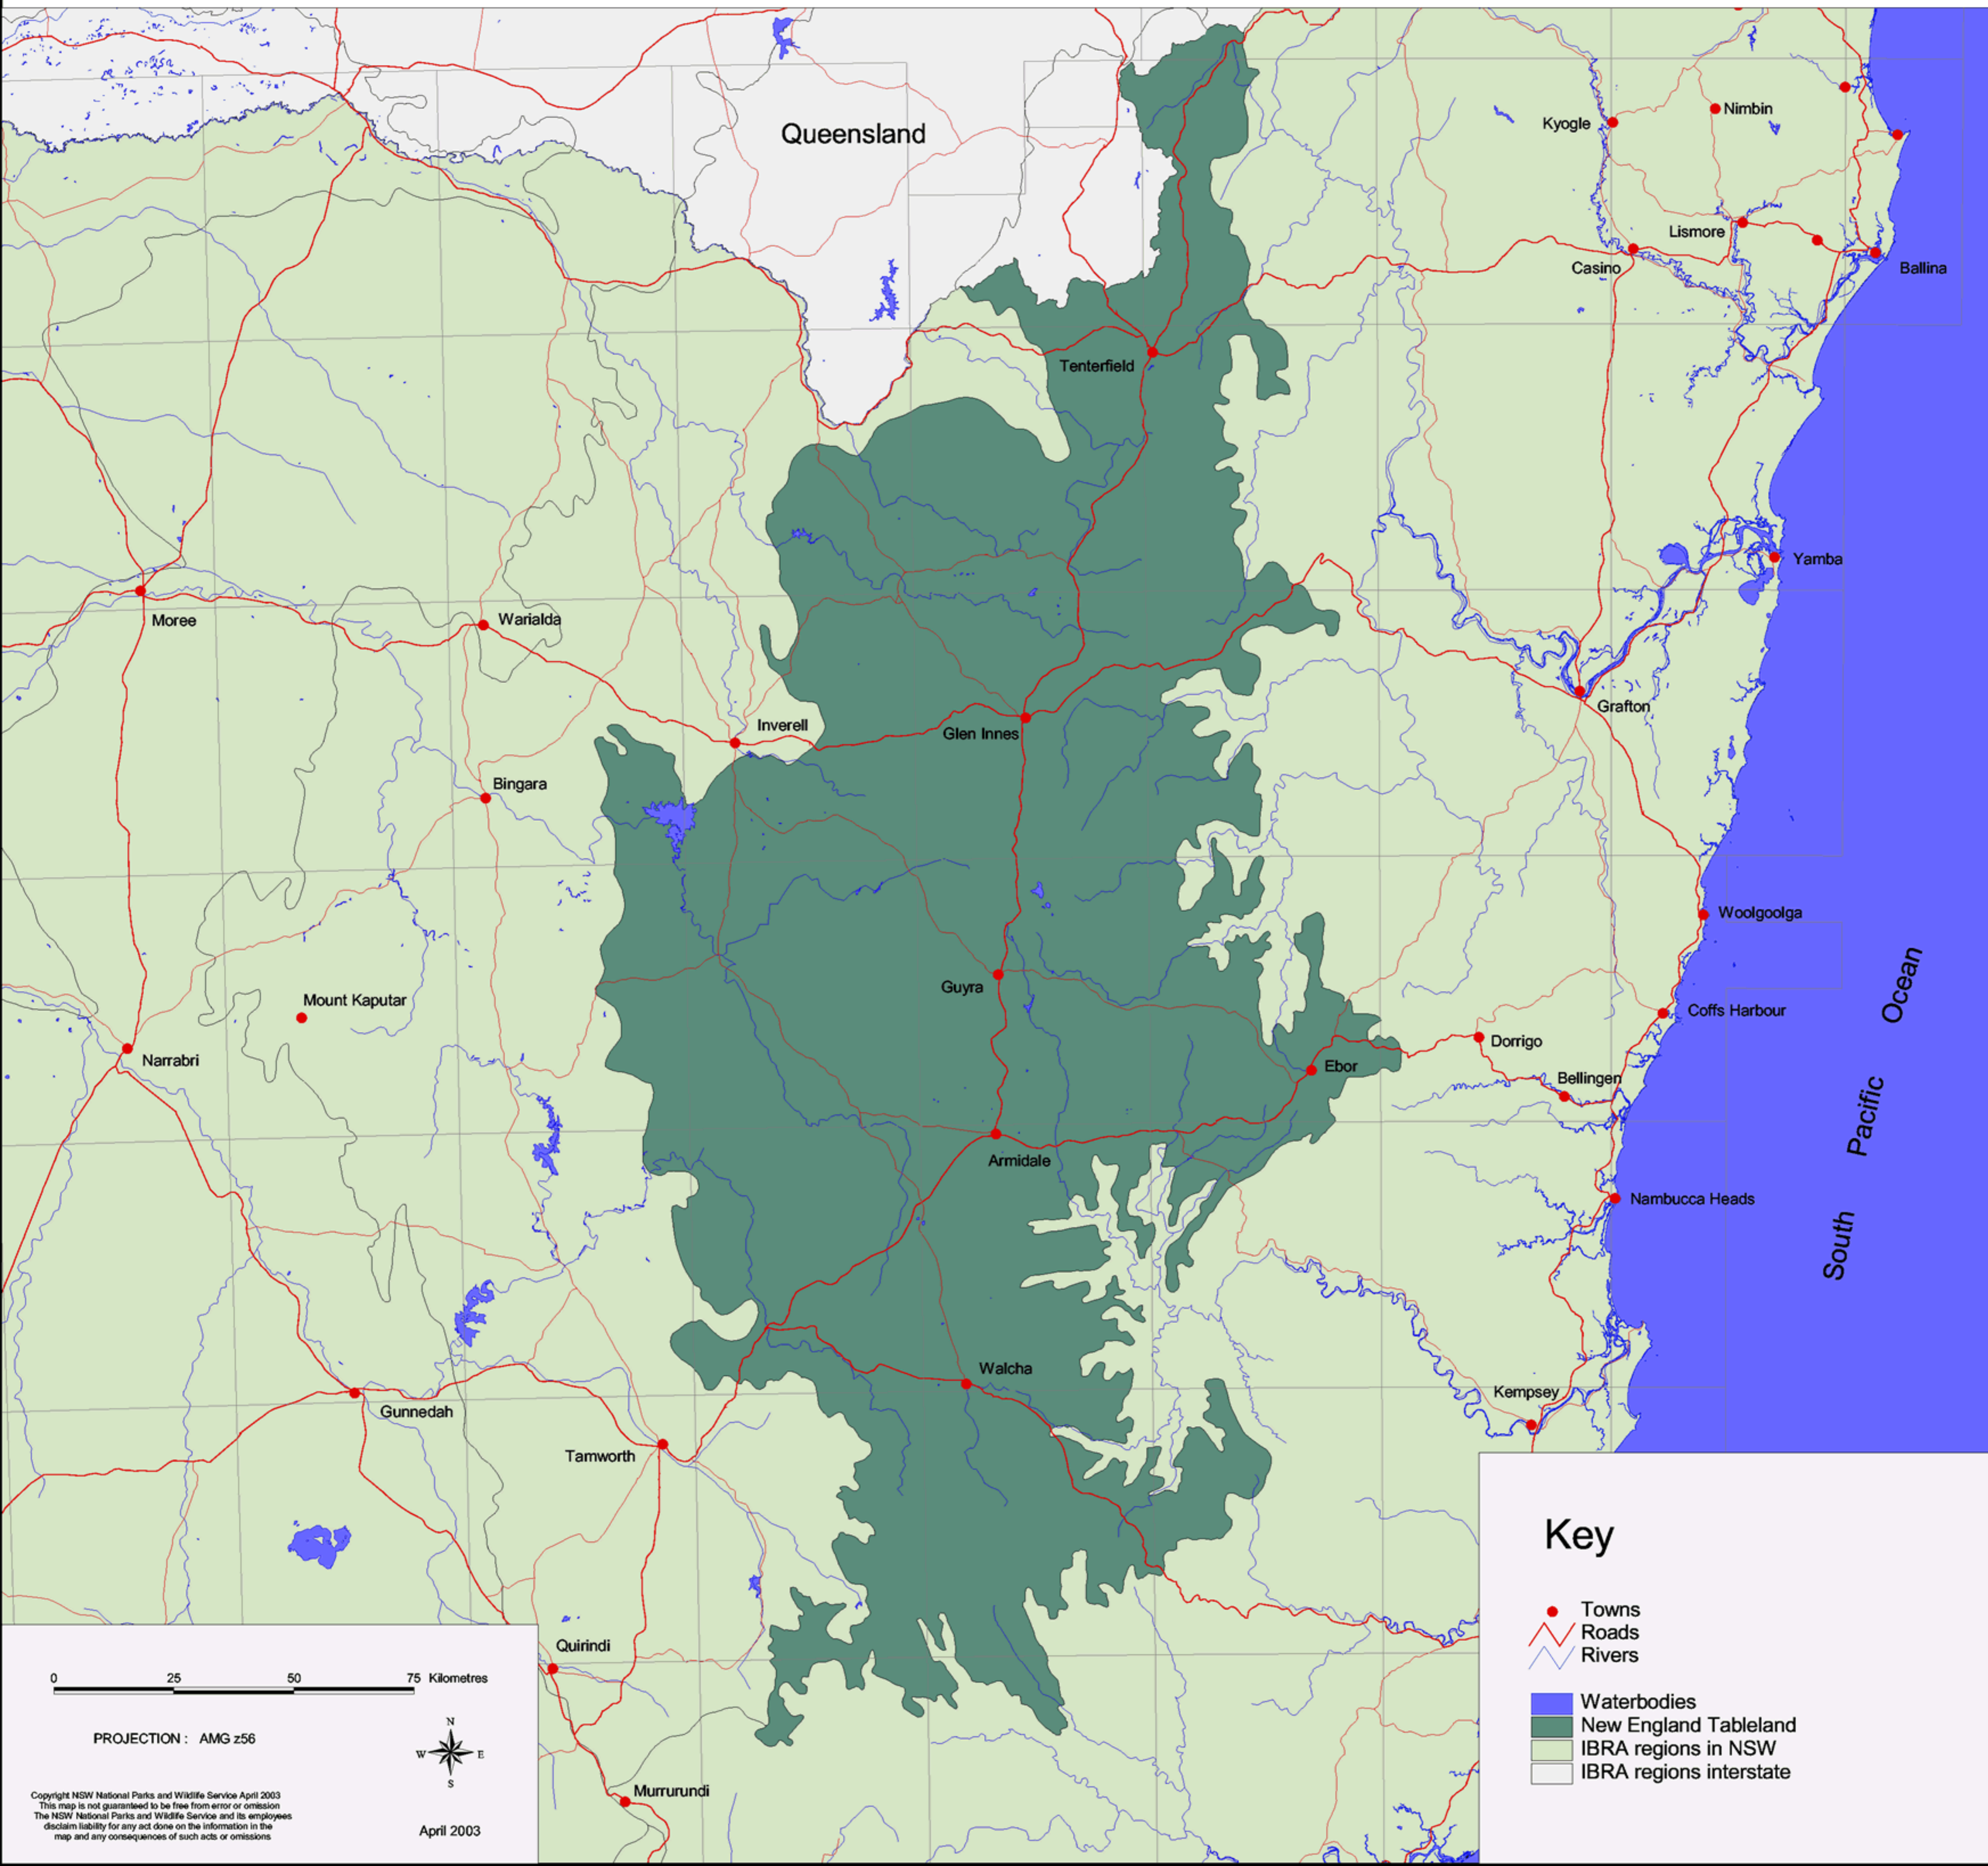

New England Tableland Biogeographic Region (IBRA) - Location

Key

- Towns
- Roads
- Rivers
- Waterbodies
- New England Tableland
- IBRA regions in NSW
- IBRA regions interstate

0 25 50 75 Kilometres

PROJECTION : AMG z56

April 2003