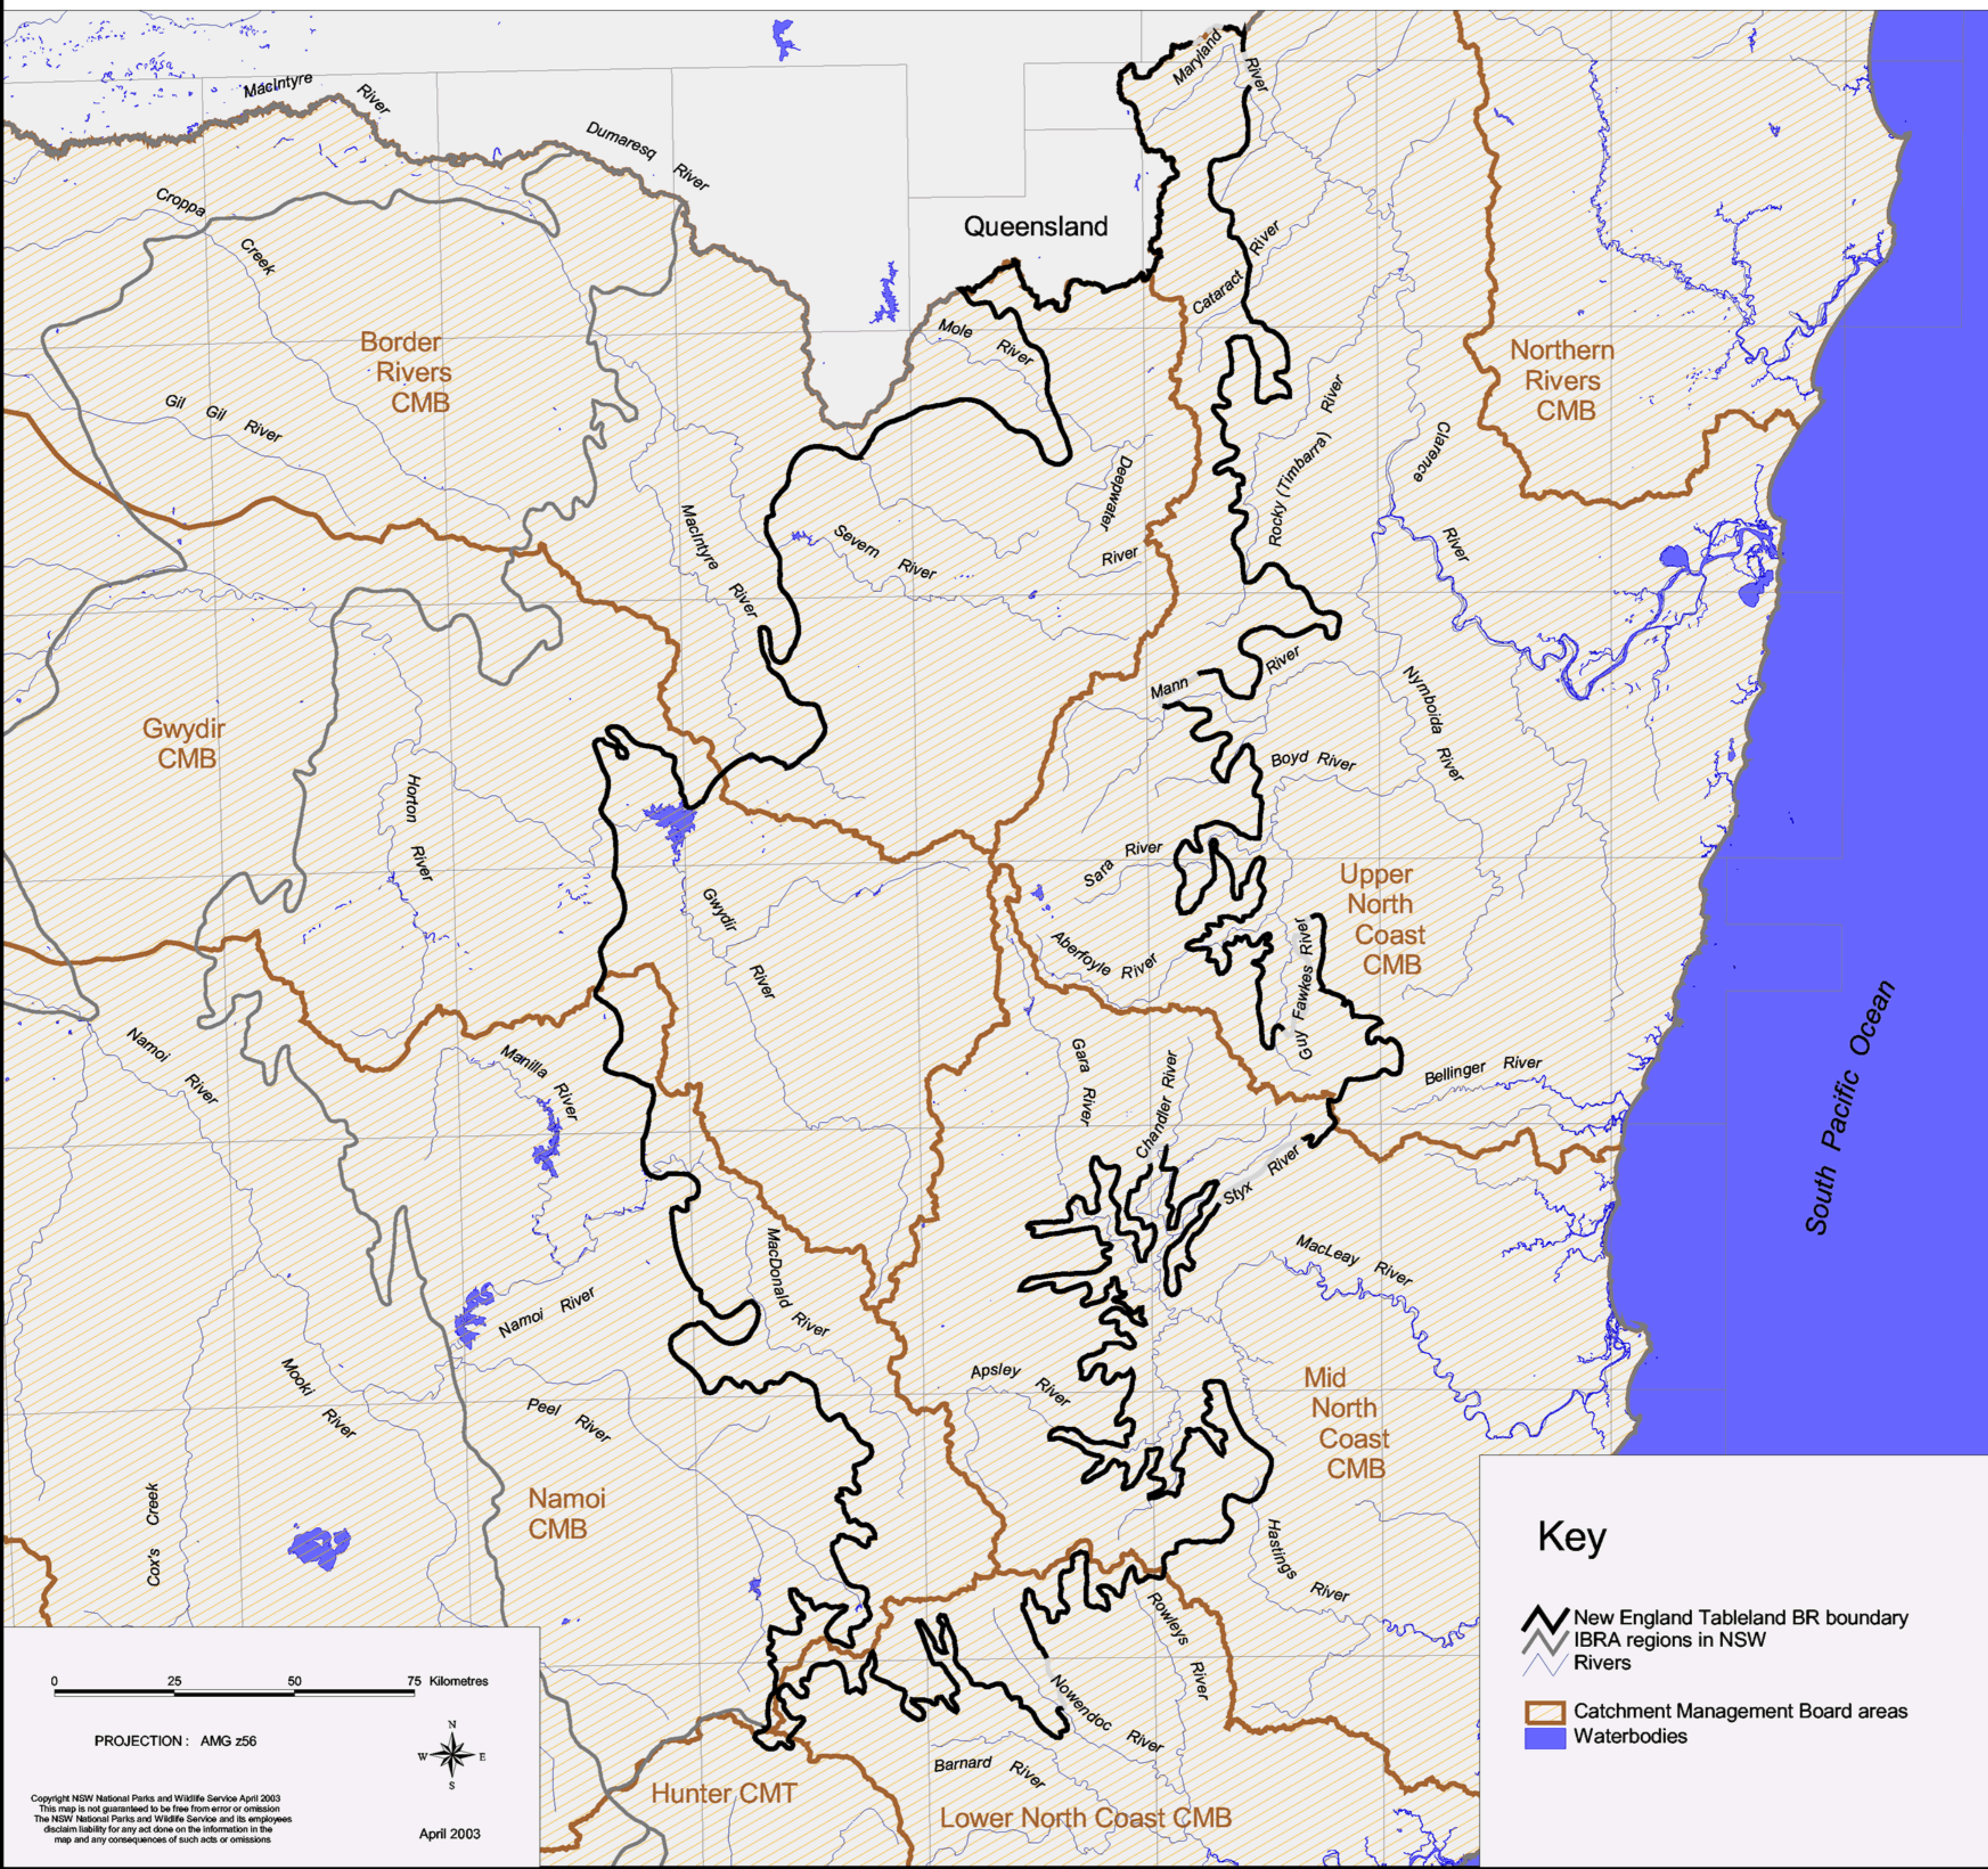

# New England Tableland Biogeographic Region (IBRA) - Rivers

### Key

- New England Tableland BR boundary
- IBRA regions in NSW
- Rivers
- Catchment Management Board areas
- Waterbodies

0 25 50 75 Kilometres

PROJECTION : AMG z56

Copyright NSW National Parks and Wildlife Service April 2003  
 This map is not guaranteed to be free from error or omission  
 The NSW National Parks and Wildlife Service and its employees  
 disclaim liability for any act done on the information in the  
 map and any consequences of such acts or omissions