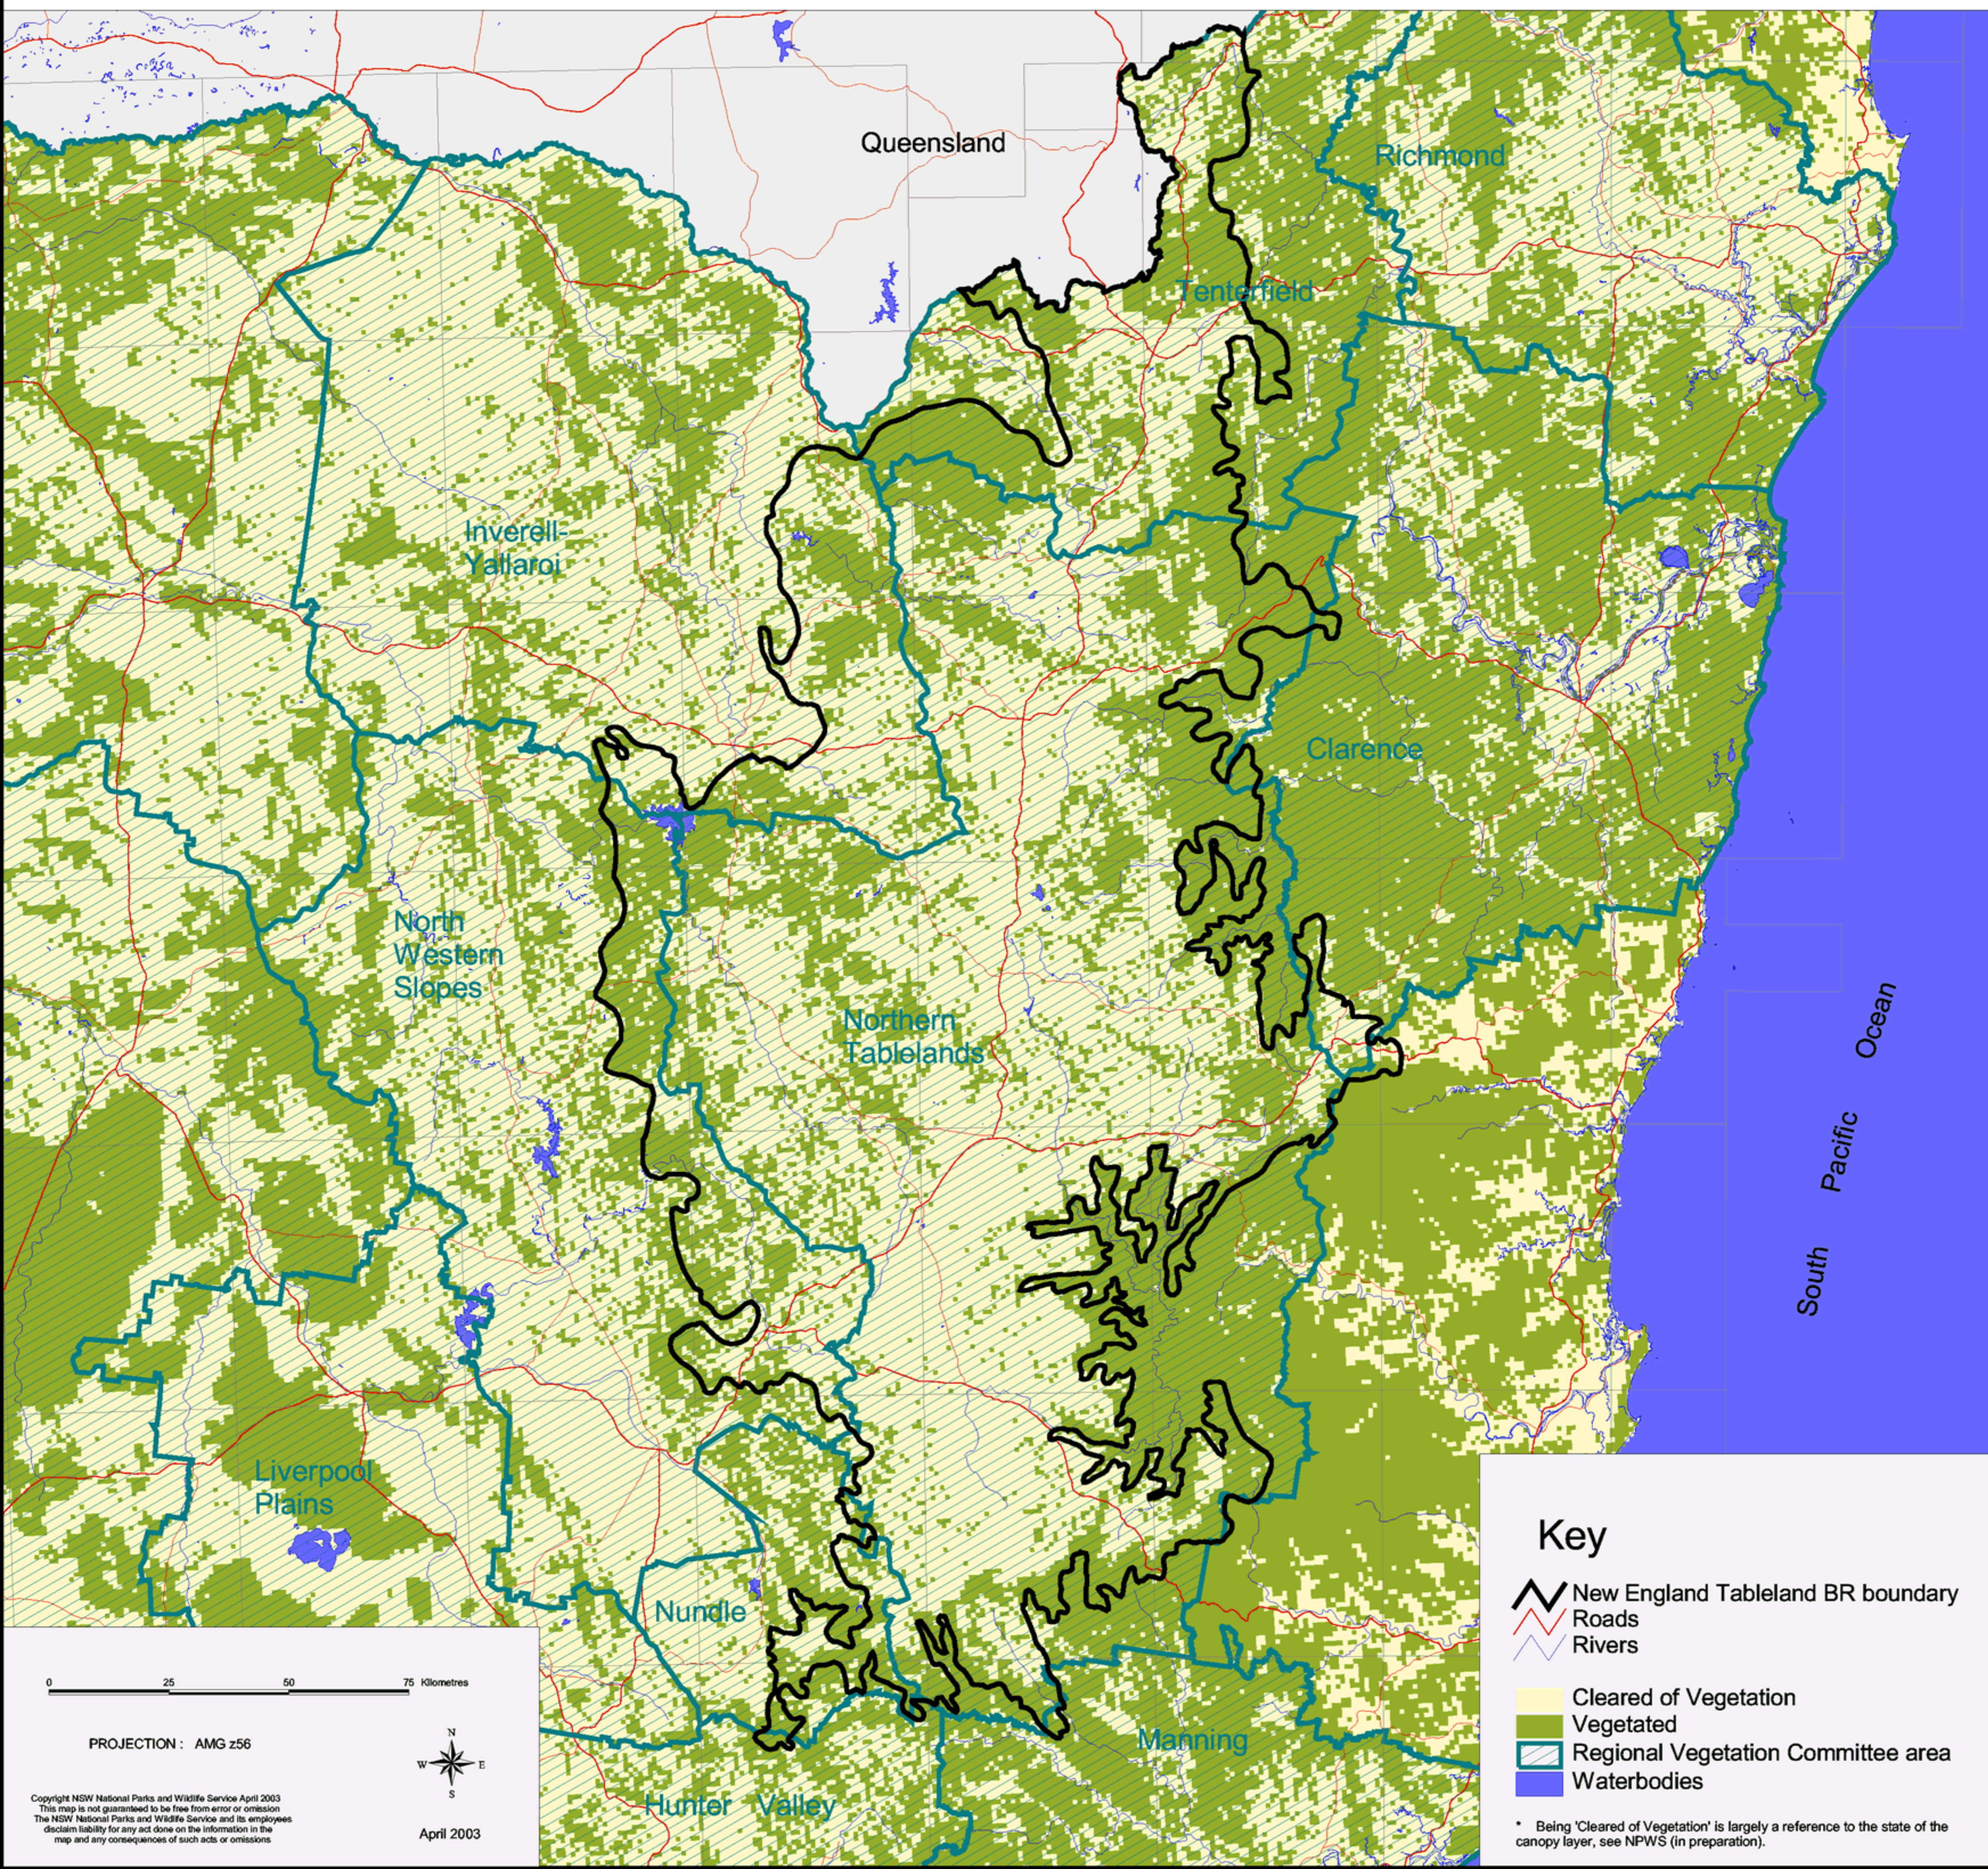

New England Tableland Biogeographic Region (IBRA) - Vegetation

Key

- New England Tableland BR boundary
- Roads
- Rivers
- Cleared of Vegetation
- Vegetated
- Regional Vegetation Committee area
- Waterbodies

* Being 'Cleared of Vegetation' is largely a reference to the state of the canopy layer, see NPWS (in preparation).

0 25 50 75 Kilometres

PROJECTION : AMG z56

April 2003