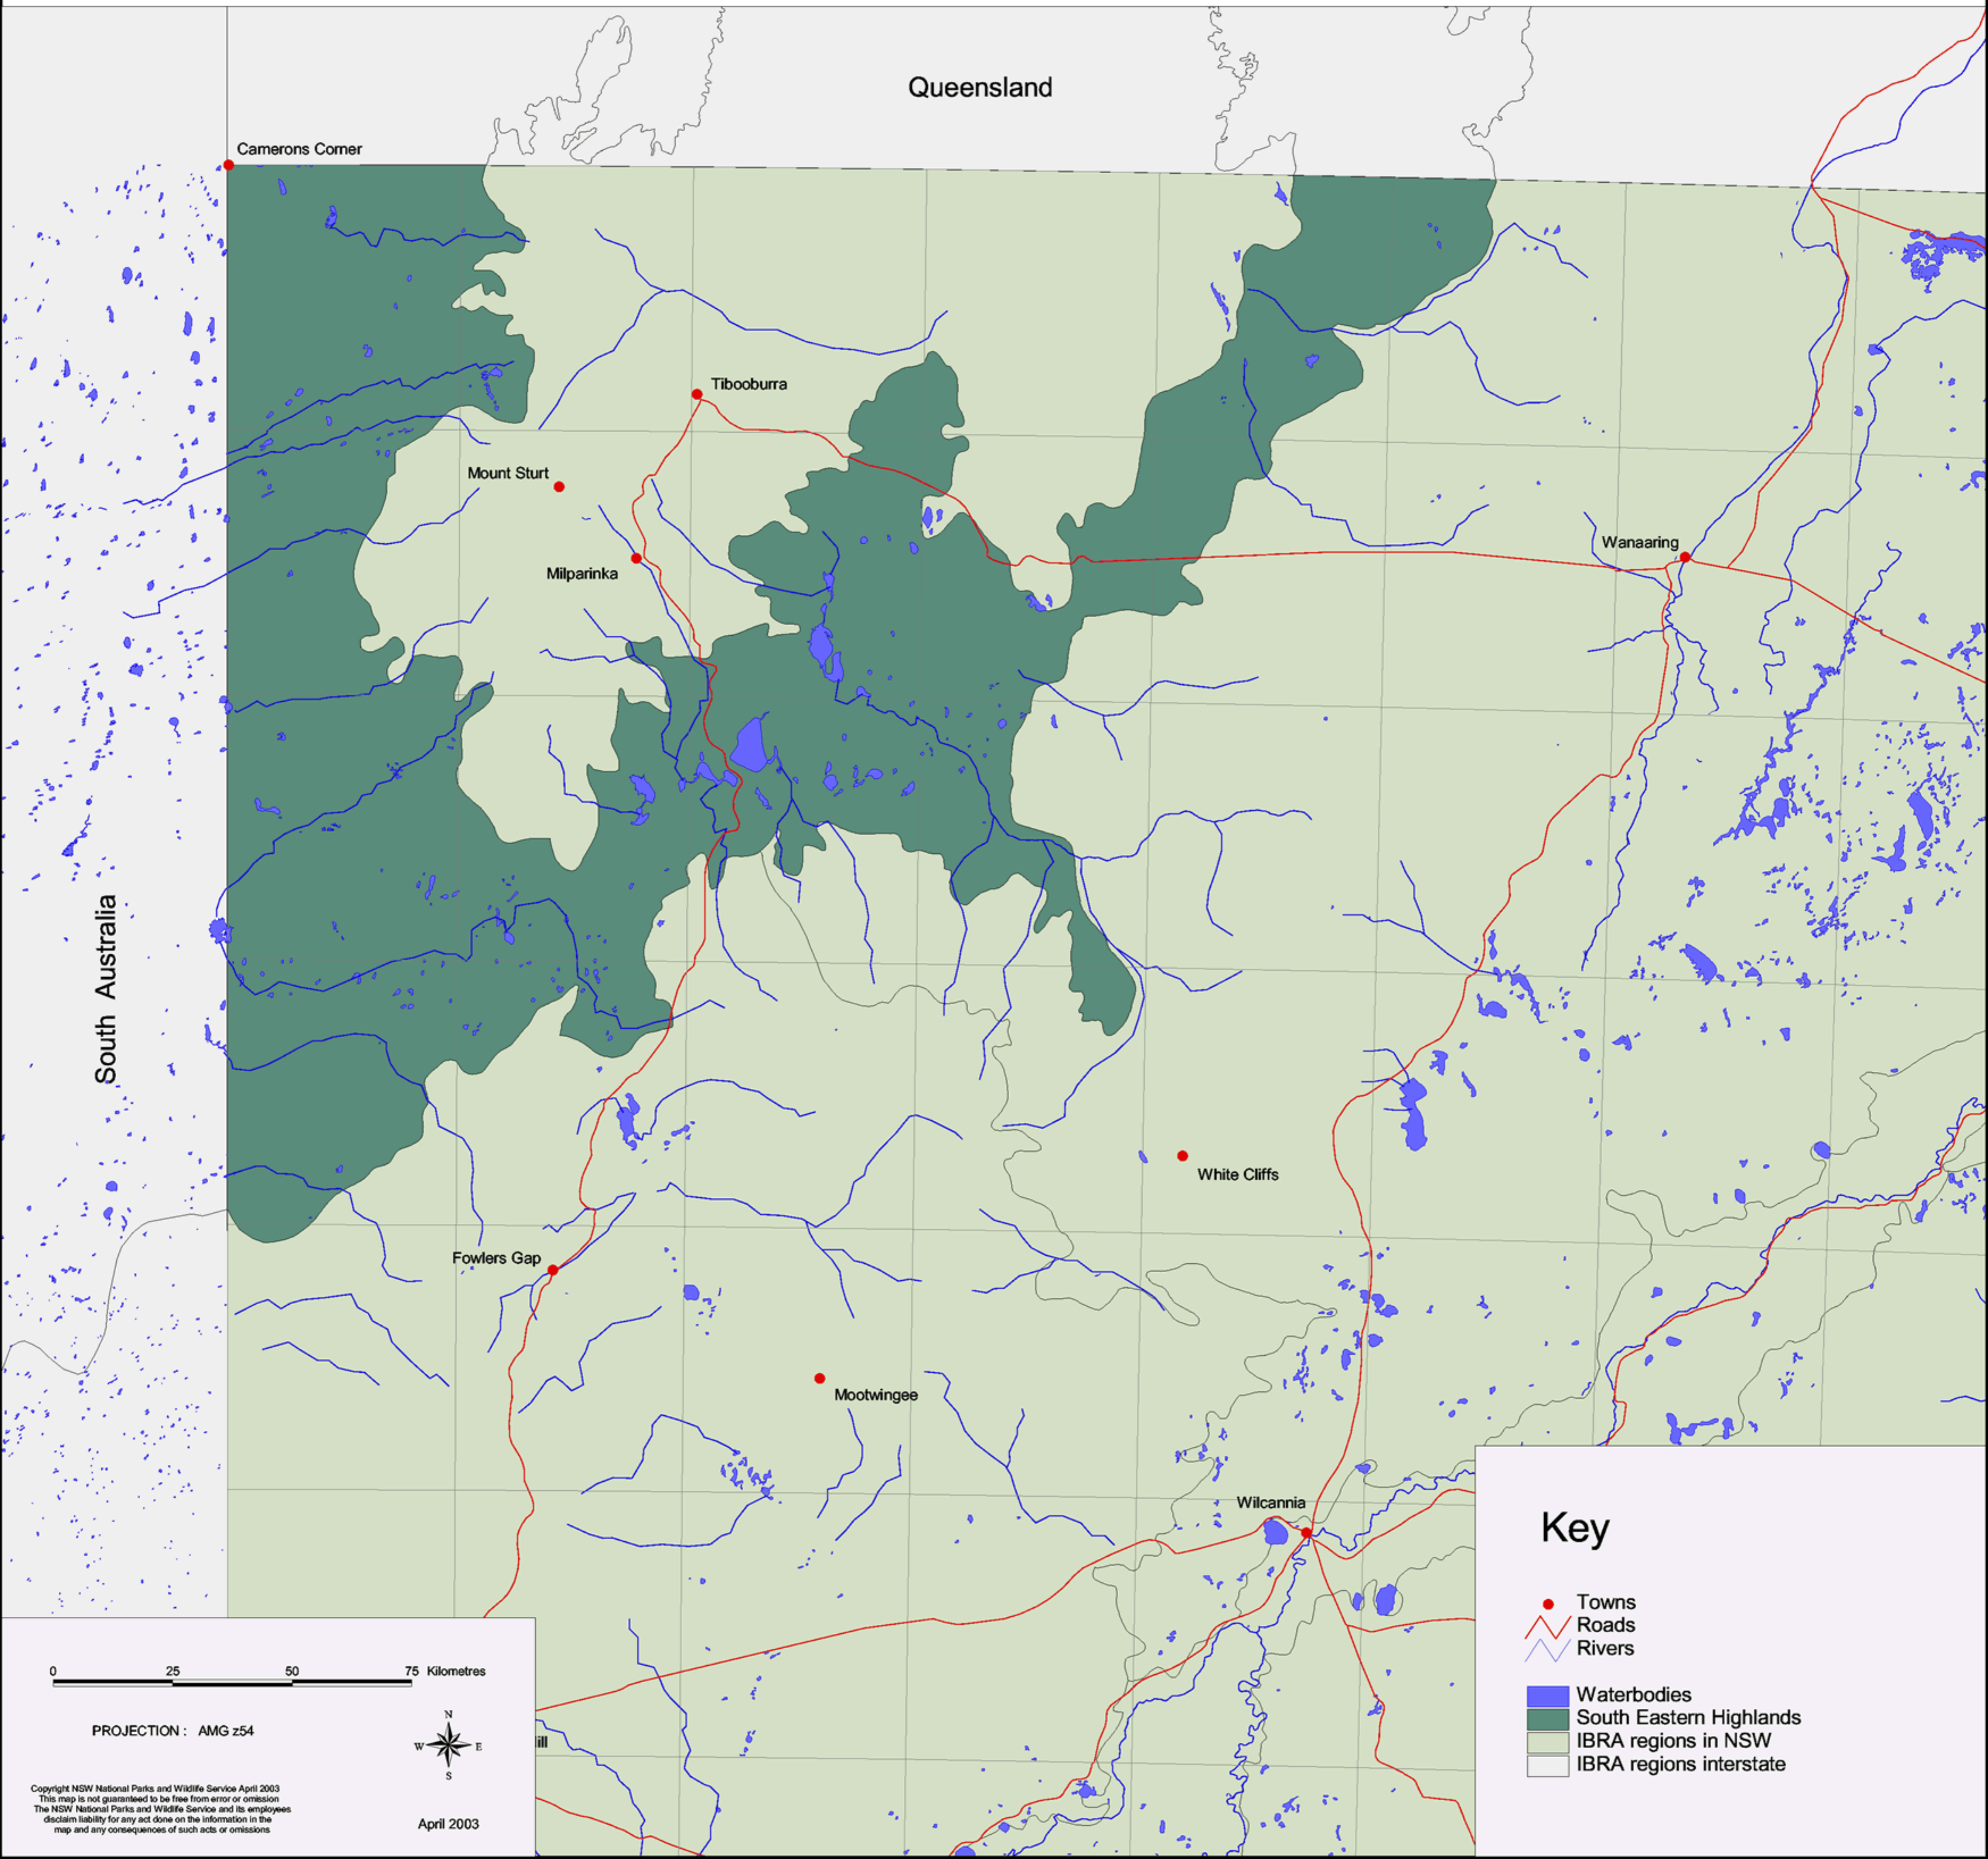

Simpson - Strzelecki Dunefields Biogeographic Region (IBRA) - Location

South Australia

Queensland

Camerons Corner

Tibooburra

Mount Sturt

Milparinka

Wanaaring

White Cliffs

Fowlers Gap

Mootwingee

Wilcannia

Key

- Towns
- Roads
- Rivers

- Waterbodies
- South Eastern Highlands
- IBRA regions in NSW
- IBRA regions interstate

0 25 50 75 Kilometres

PROJECTION : AMG z54

April 2003