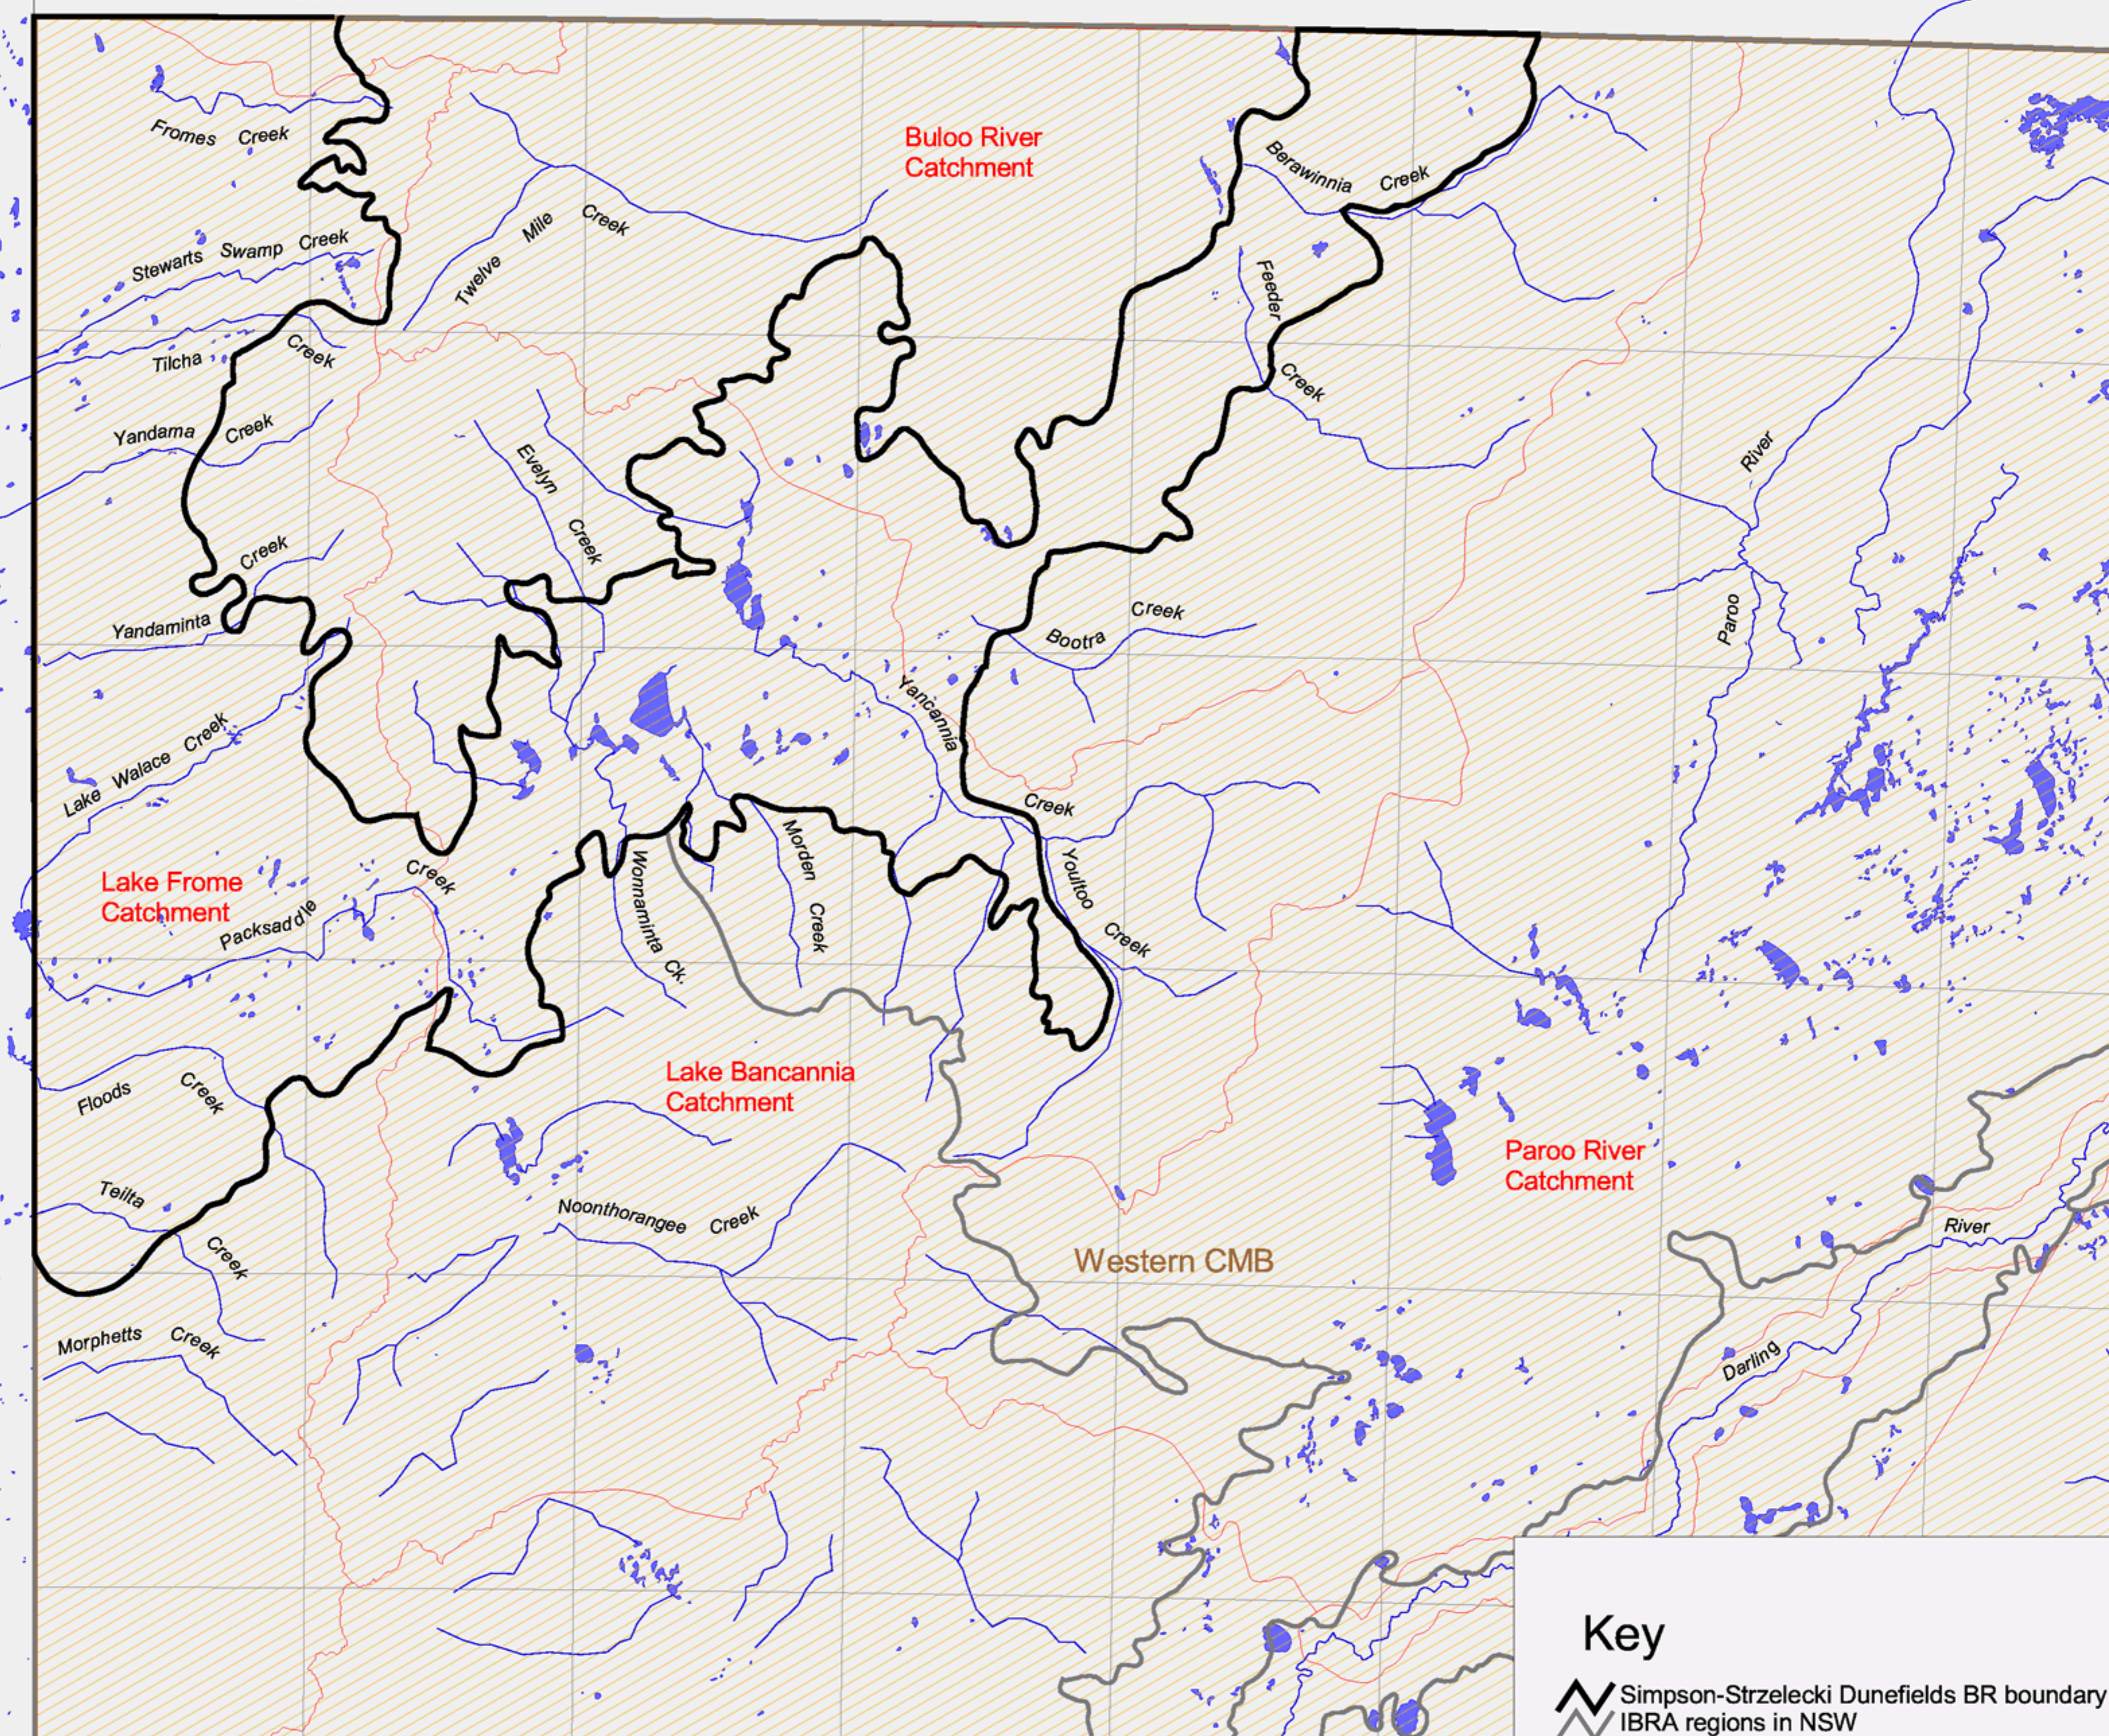

# Simpson - Strzelecki Dunefields Biogeographic Region (IBRA) - Rivers

Queensland

Cooper  
Catchment

Bulloo River  
Catchment

Lake Frome  
Catchment

Lake Bancannia  
Catchment

Paroo River  
Catchment

Western CMB

Darling River  
Catchment

South Australia

## Key

-  Simpson-Strzelecki Dunefields BR boundary
-  IBRA regions in NSW
-  Catchment boundaries
-  Rivers
-  Catchment Management Board areas
-  Waterbodies

0 25 50 75 Kilometres

PROJECTION : AMG z54

April 2003