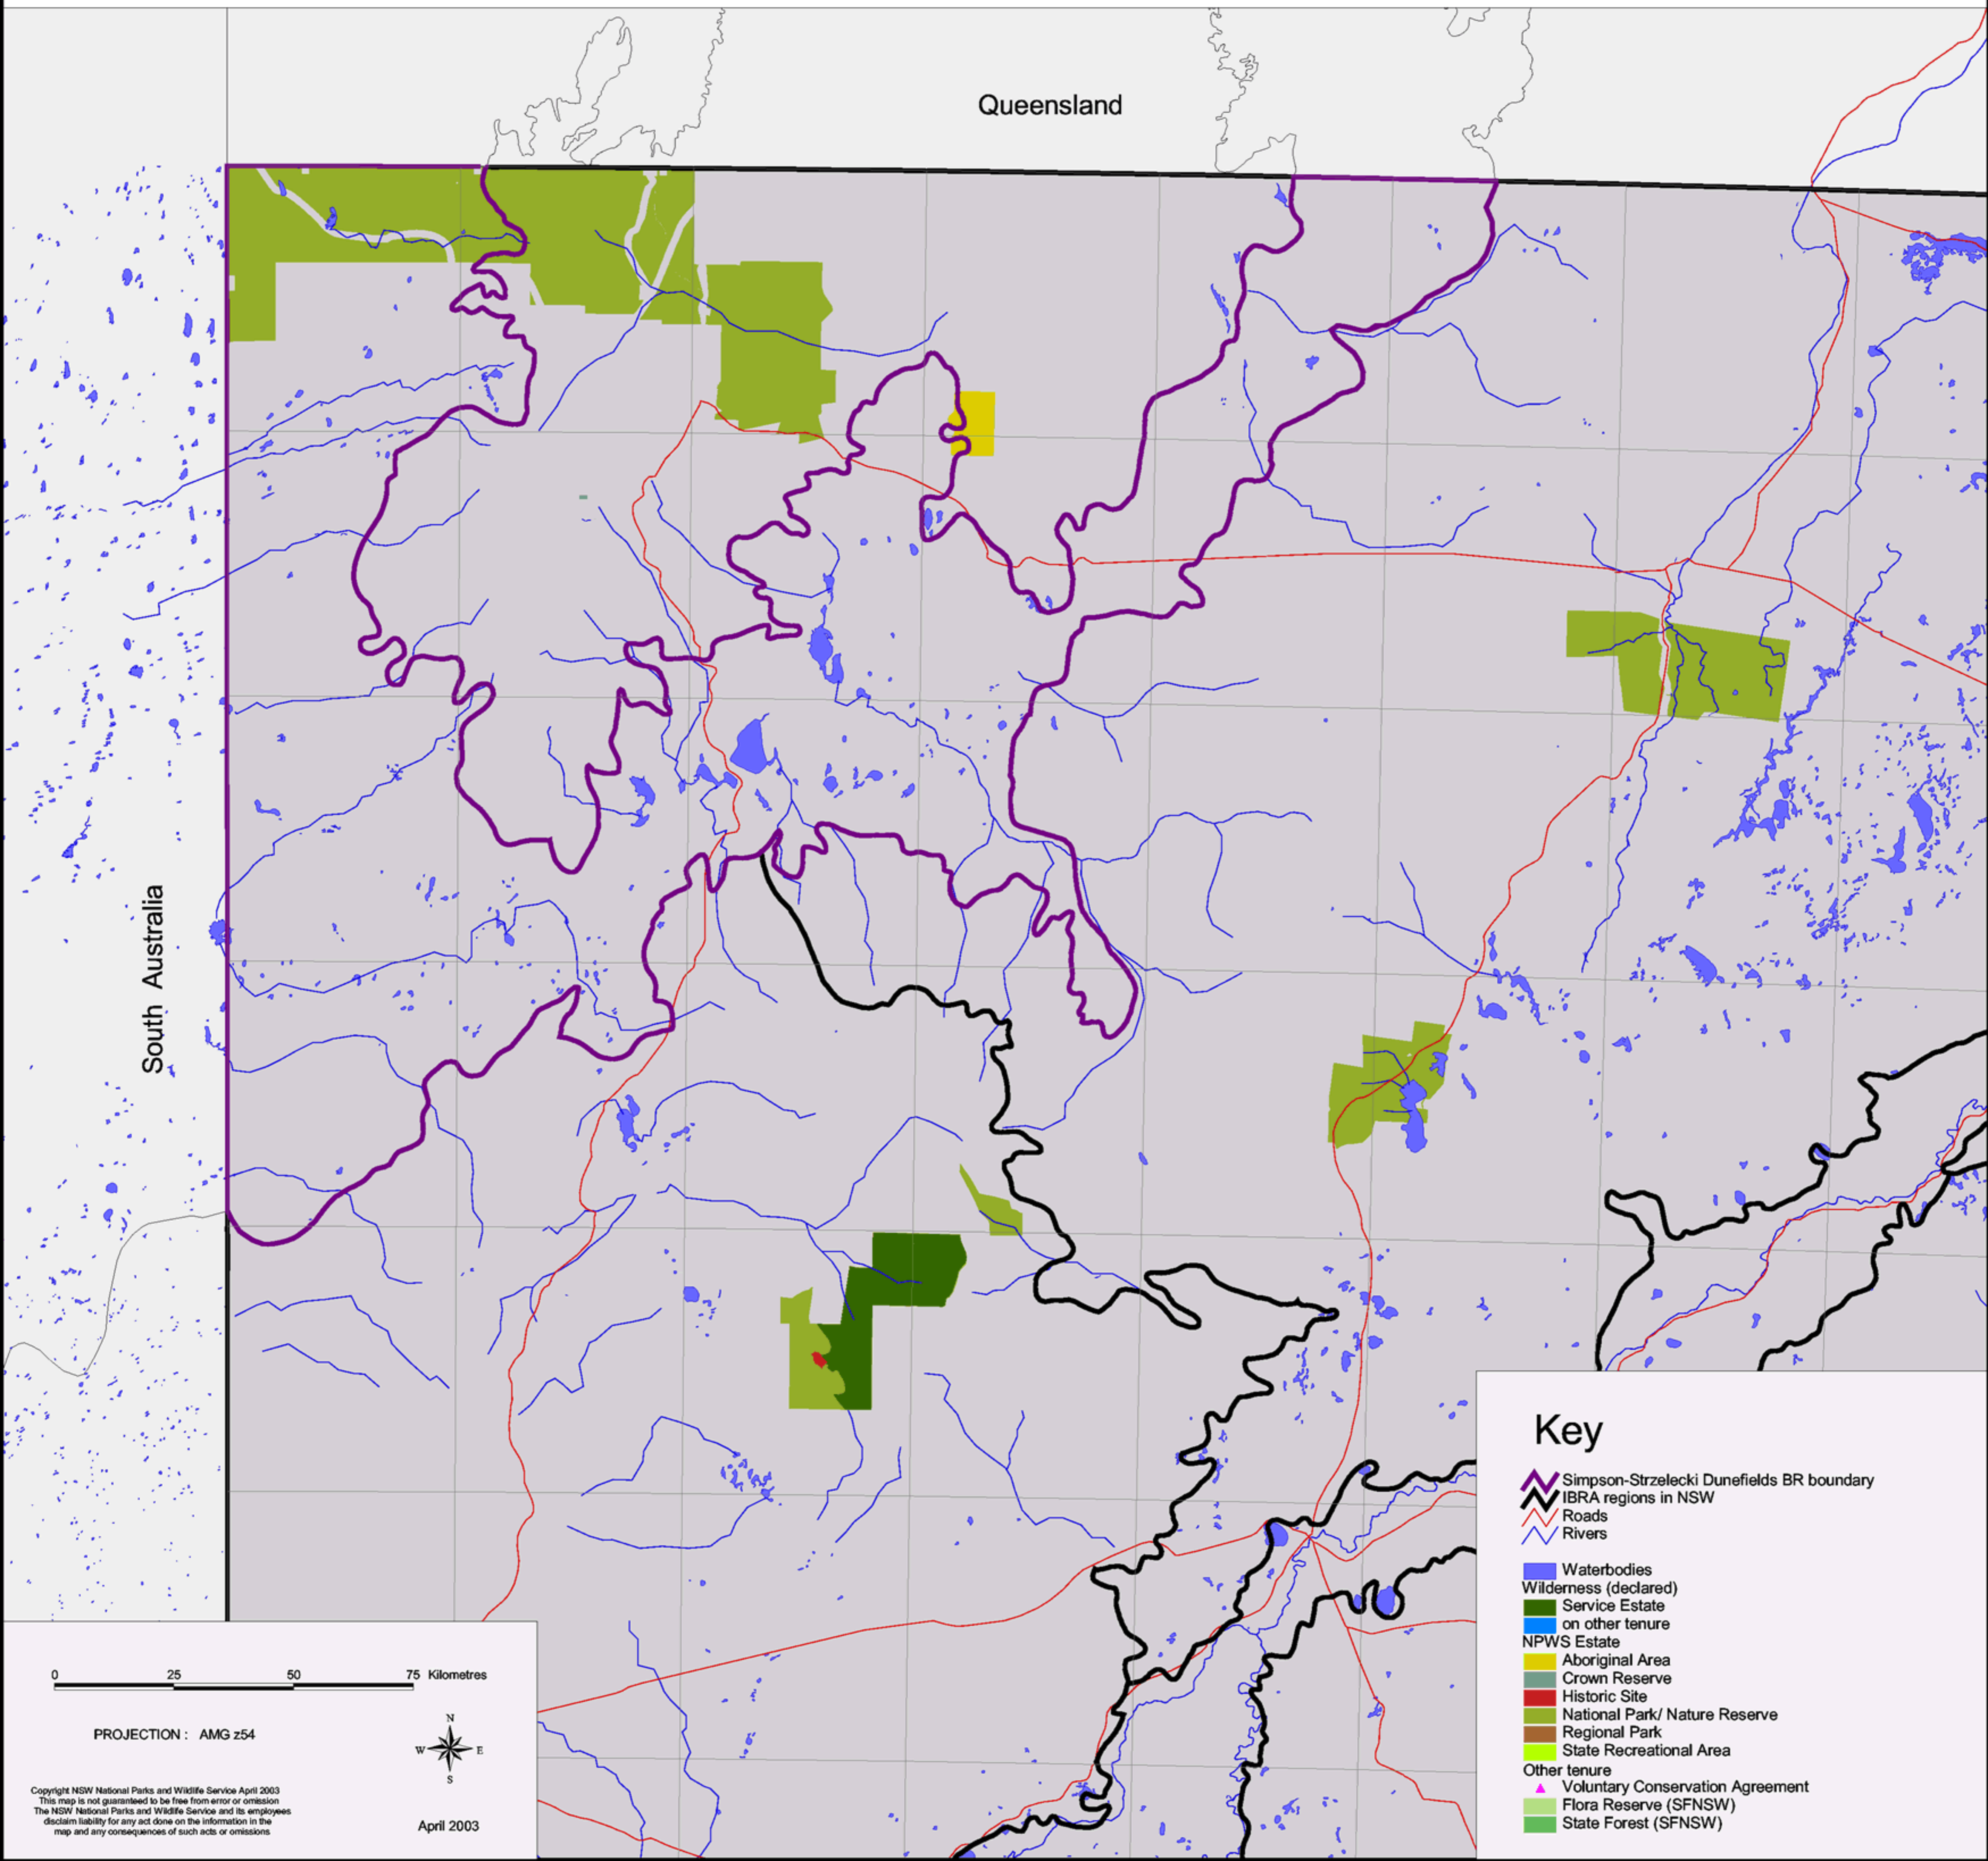

Simpson-Strzelecki Dunefields Biogeographic Region (IBRA) - Tenure/Reserves

Queensland

South Australia

Key

- Simpson-Strzelecki Dunefields BR boundary
- IBRA regions in NSW
- Roads
- Rivers
- Waterbodies
- **Wilderness (declared)**
- Service Estate
- on other tenure
- NPWS Estate
- Aboriginal Area
- Crown Reserve
- Historic Site
- National Park/ Nature Reserve
- Regional Park
- State Recreational Area
- **Other tenure**
- Voluntary Conservation Agreement
- Flora Reserve (SFNSW)
- State Forest (SFNSW)

0 25 50 75 Kilometres

PROJECTION : AMG z54

April 2003