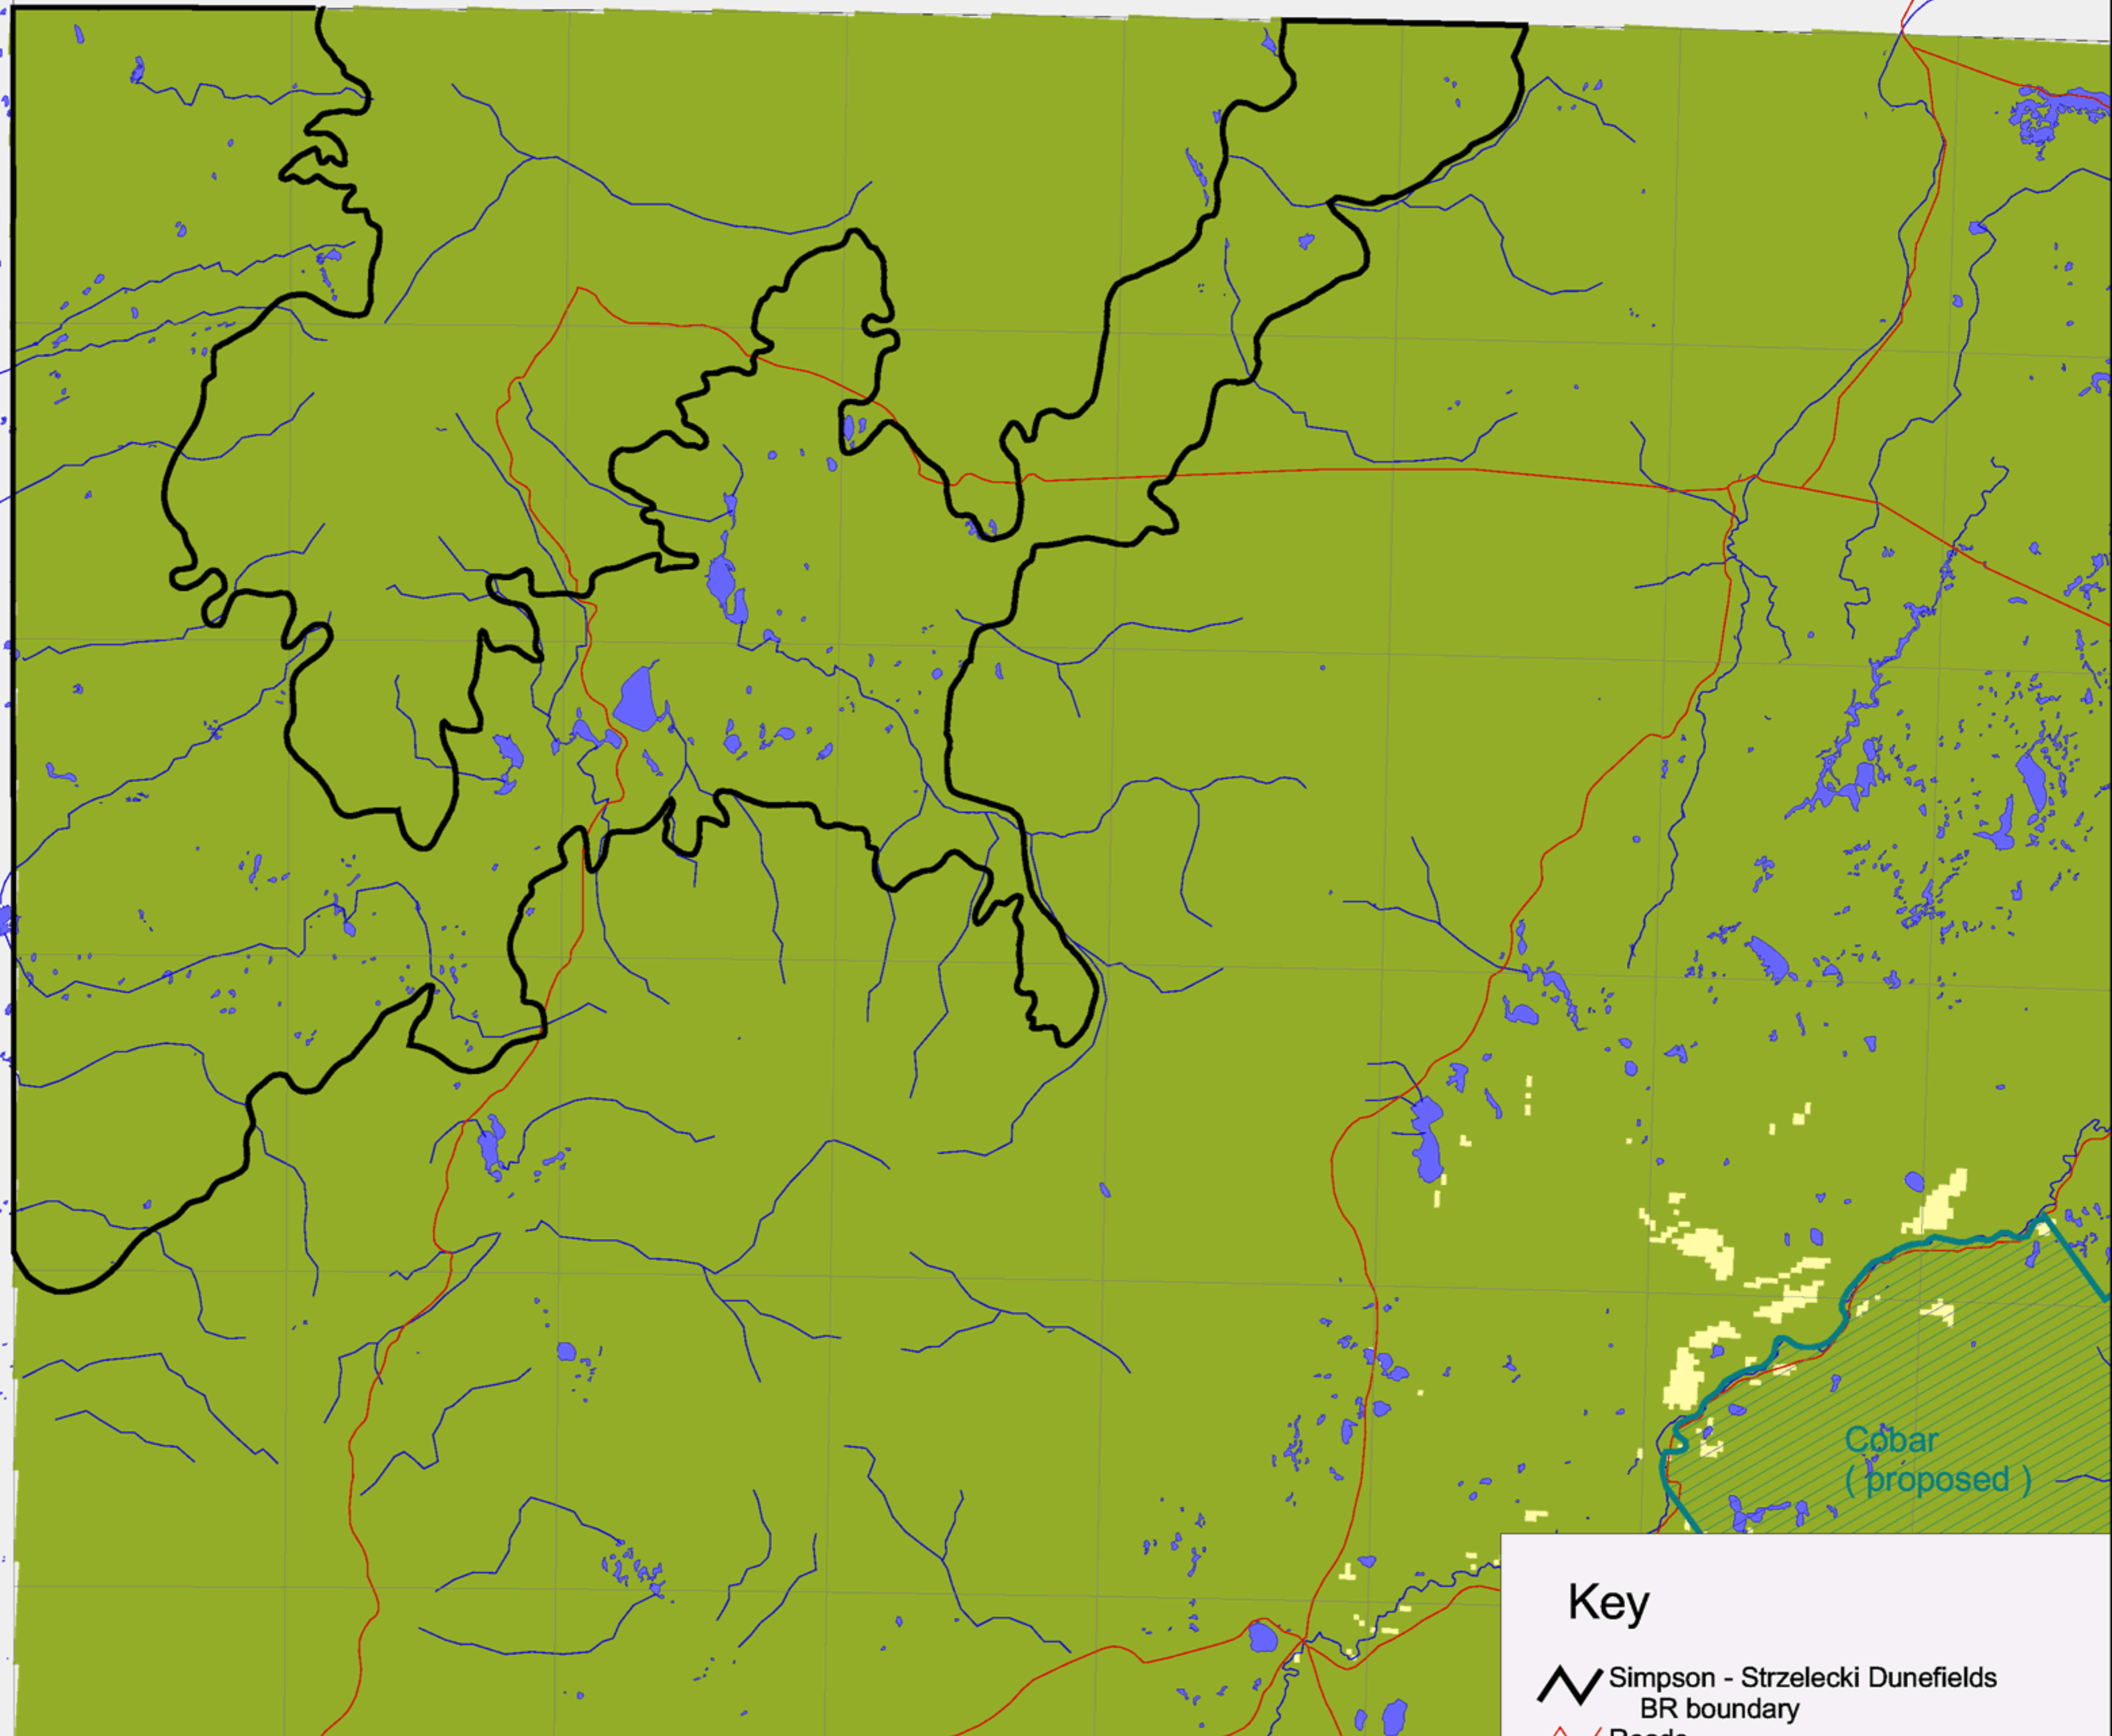

Simpson - Strzelecki Dunefields Biogeographic Region (IBRA) - Vegetation

Queensland

South Australia

Key

- Simpson - Strzelecki Dunefields BR boundary
- Roads
- Rivers
- Cleared of Vegetation
- Vegetated
- Regional Vegetation Committee area
- Waterbodies

* Being 'Cleared of Vegetation' is largely a reference to the state of the canopy layer, see NPWS (in preparation).

0 25 50 75 Kilometres

PROJECTION: AMG z54

April 2003