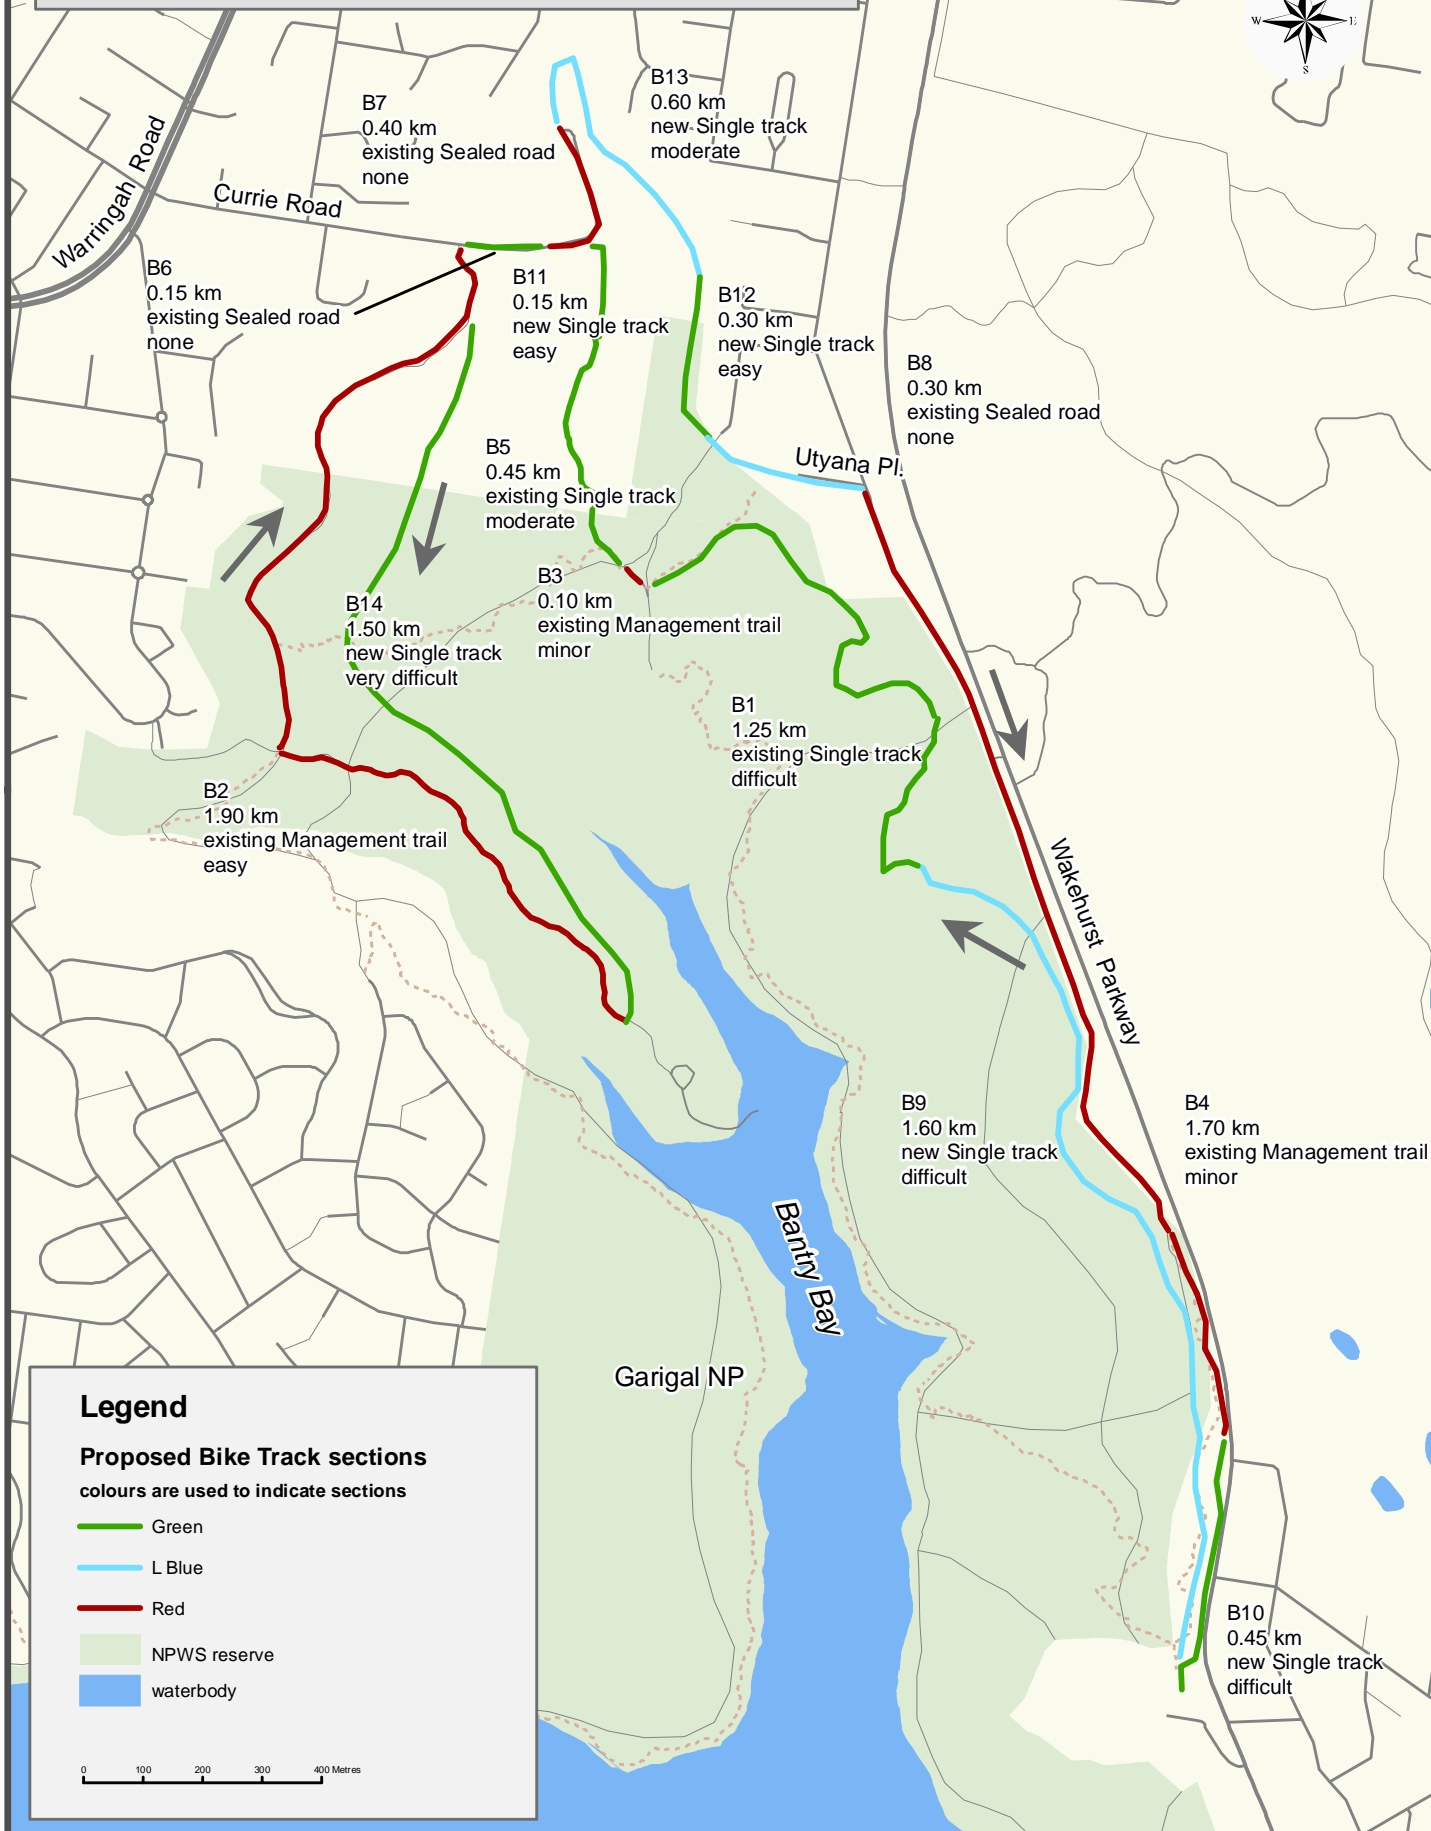

# Proposed Mountain Bike Track Bantry Bay

Office of Environment & Heritage  
NSW National Parks & Wildlife Service

## Legend

**Proposed Bike Track sections**  
colours are used to indicate sections

- Green
- L Blue
- Red
- NPWS reserve
- waterbody

0 100 200 300 400 Metres