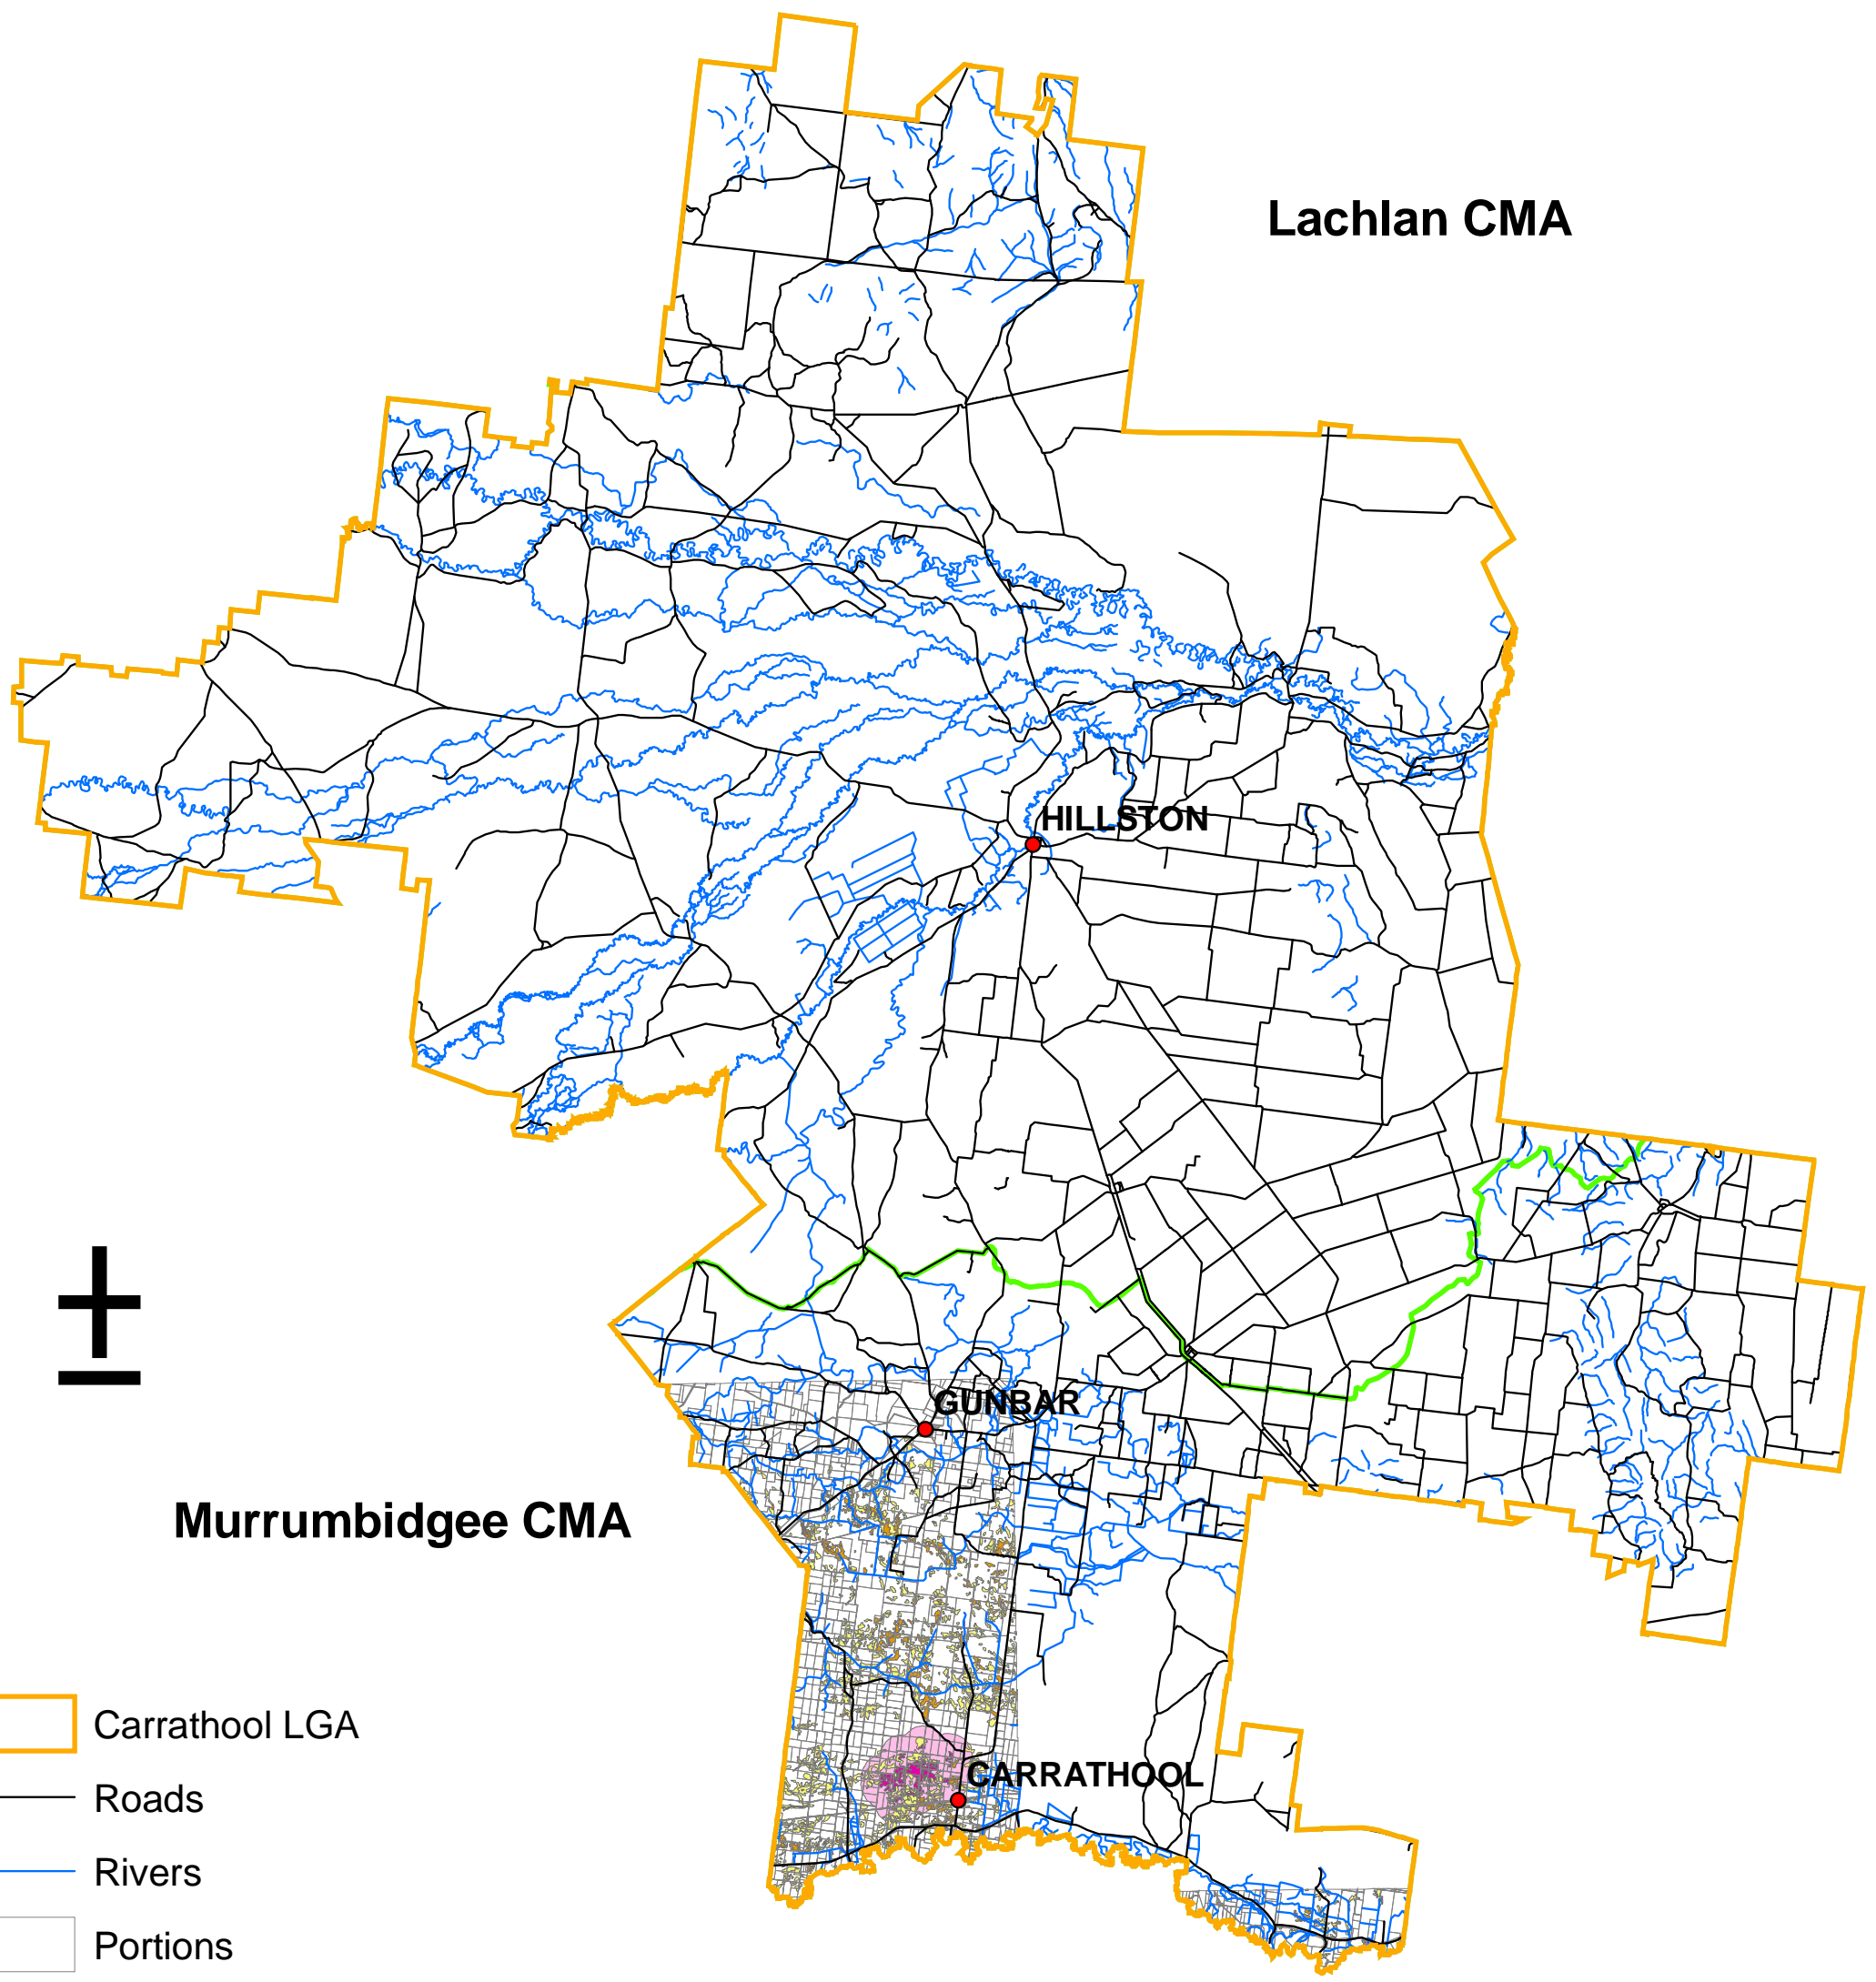

Plains-wanderer habitat in Carrathool LGA

Lachlan CMA

HILLSTON

GUNBAR

CARRATHOOL

Murrumbidgee CMA

Carrathool LGA

Roads

Rivers

Portions

CMA boundary

Habitat Cluster

Plains-wanderer Primary Habitat

Plains-wanderer Secondary Habitat

Core Area

Towns

0 12.5 25 50 Kilometres