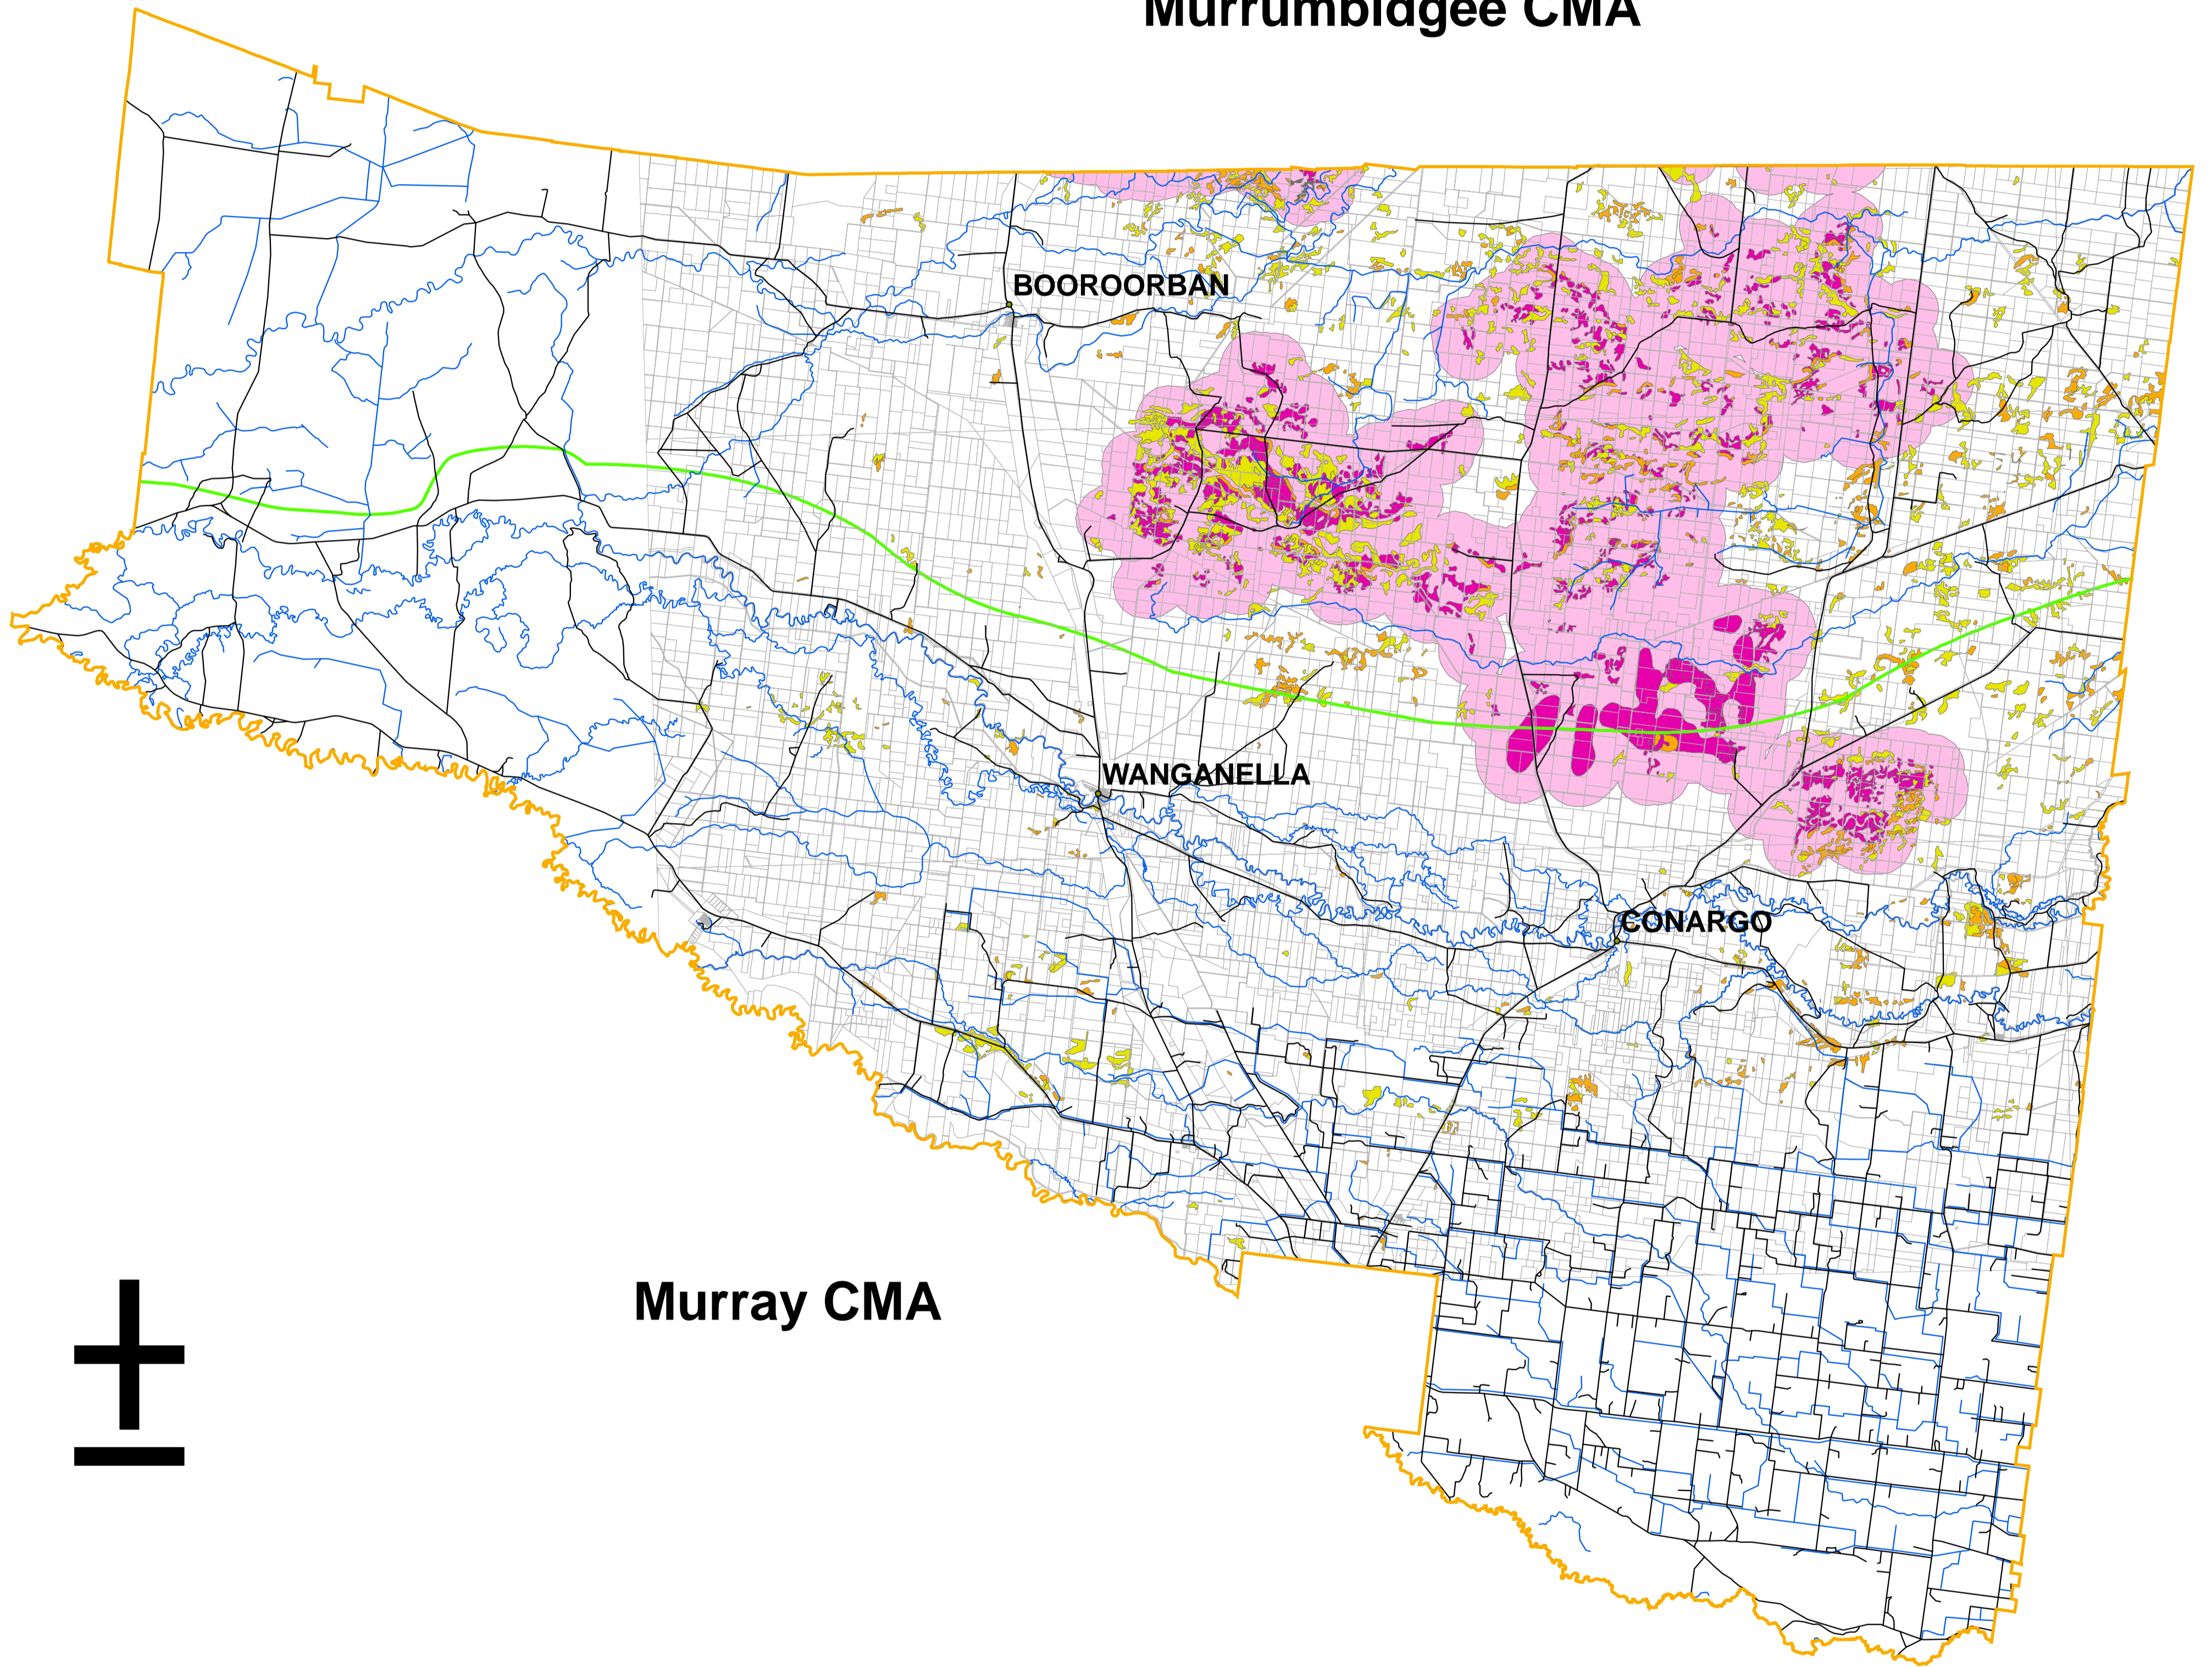

# Plains-wanderer habitat in Conargo LGA

## Revised July 2010

Murrumbidgee CMA

Murray CMA

• Towns

Conargo LGA

Roads

Rivers

Portions

CMA boundary

Plains-wanderer Habitat Cluster

Plains-wanderer Primary Habitat

Plains-wanderer Secondary Habitat

Core Area

0 12.5 25 50 Kilometres