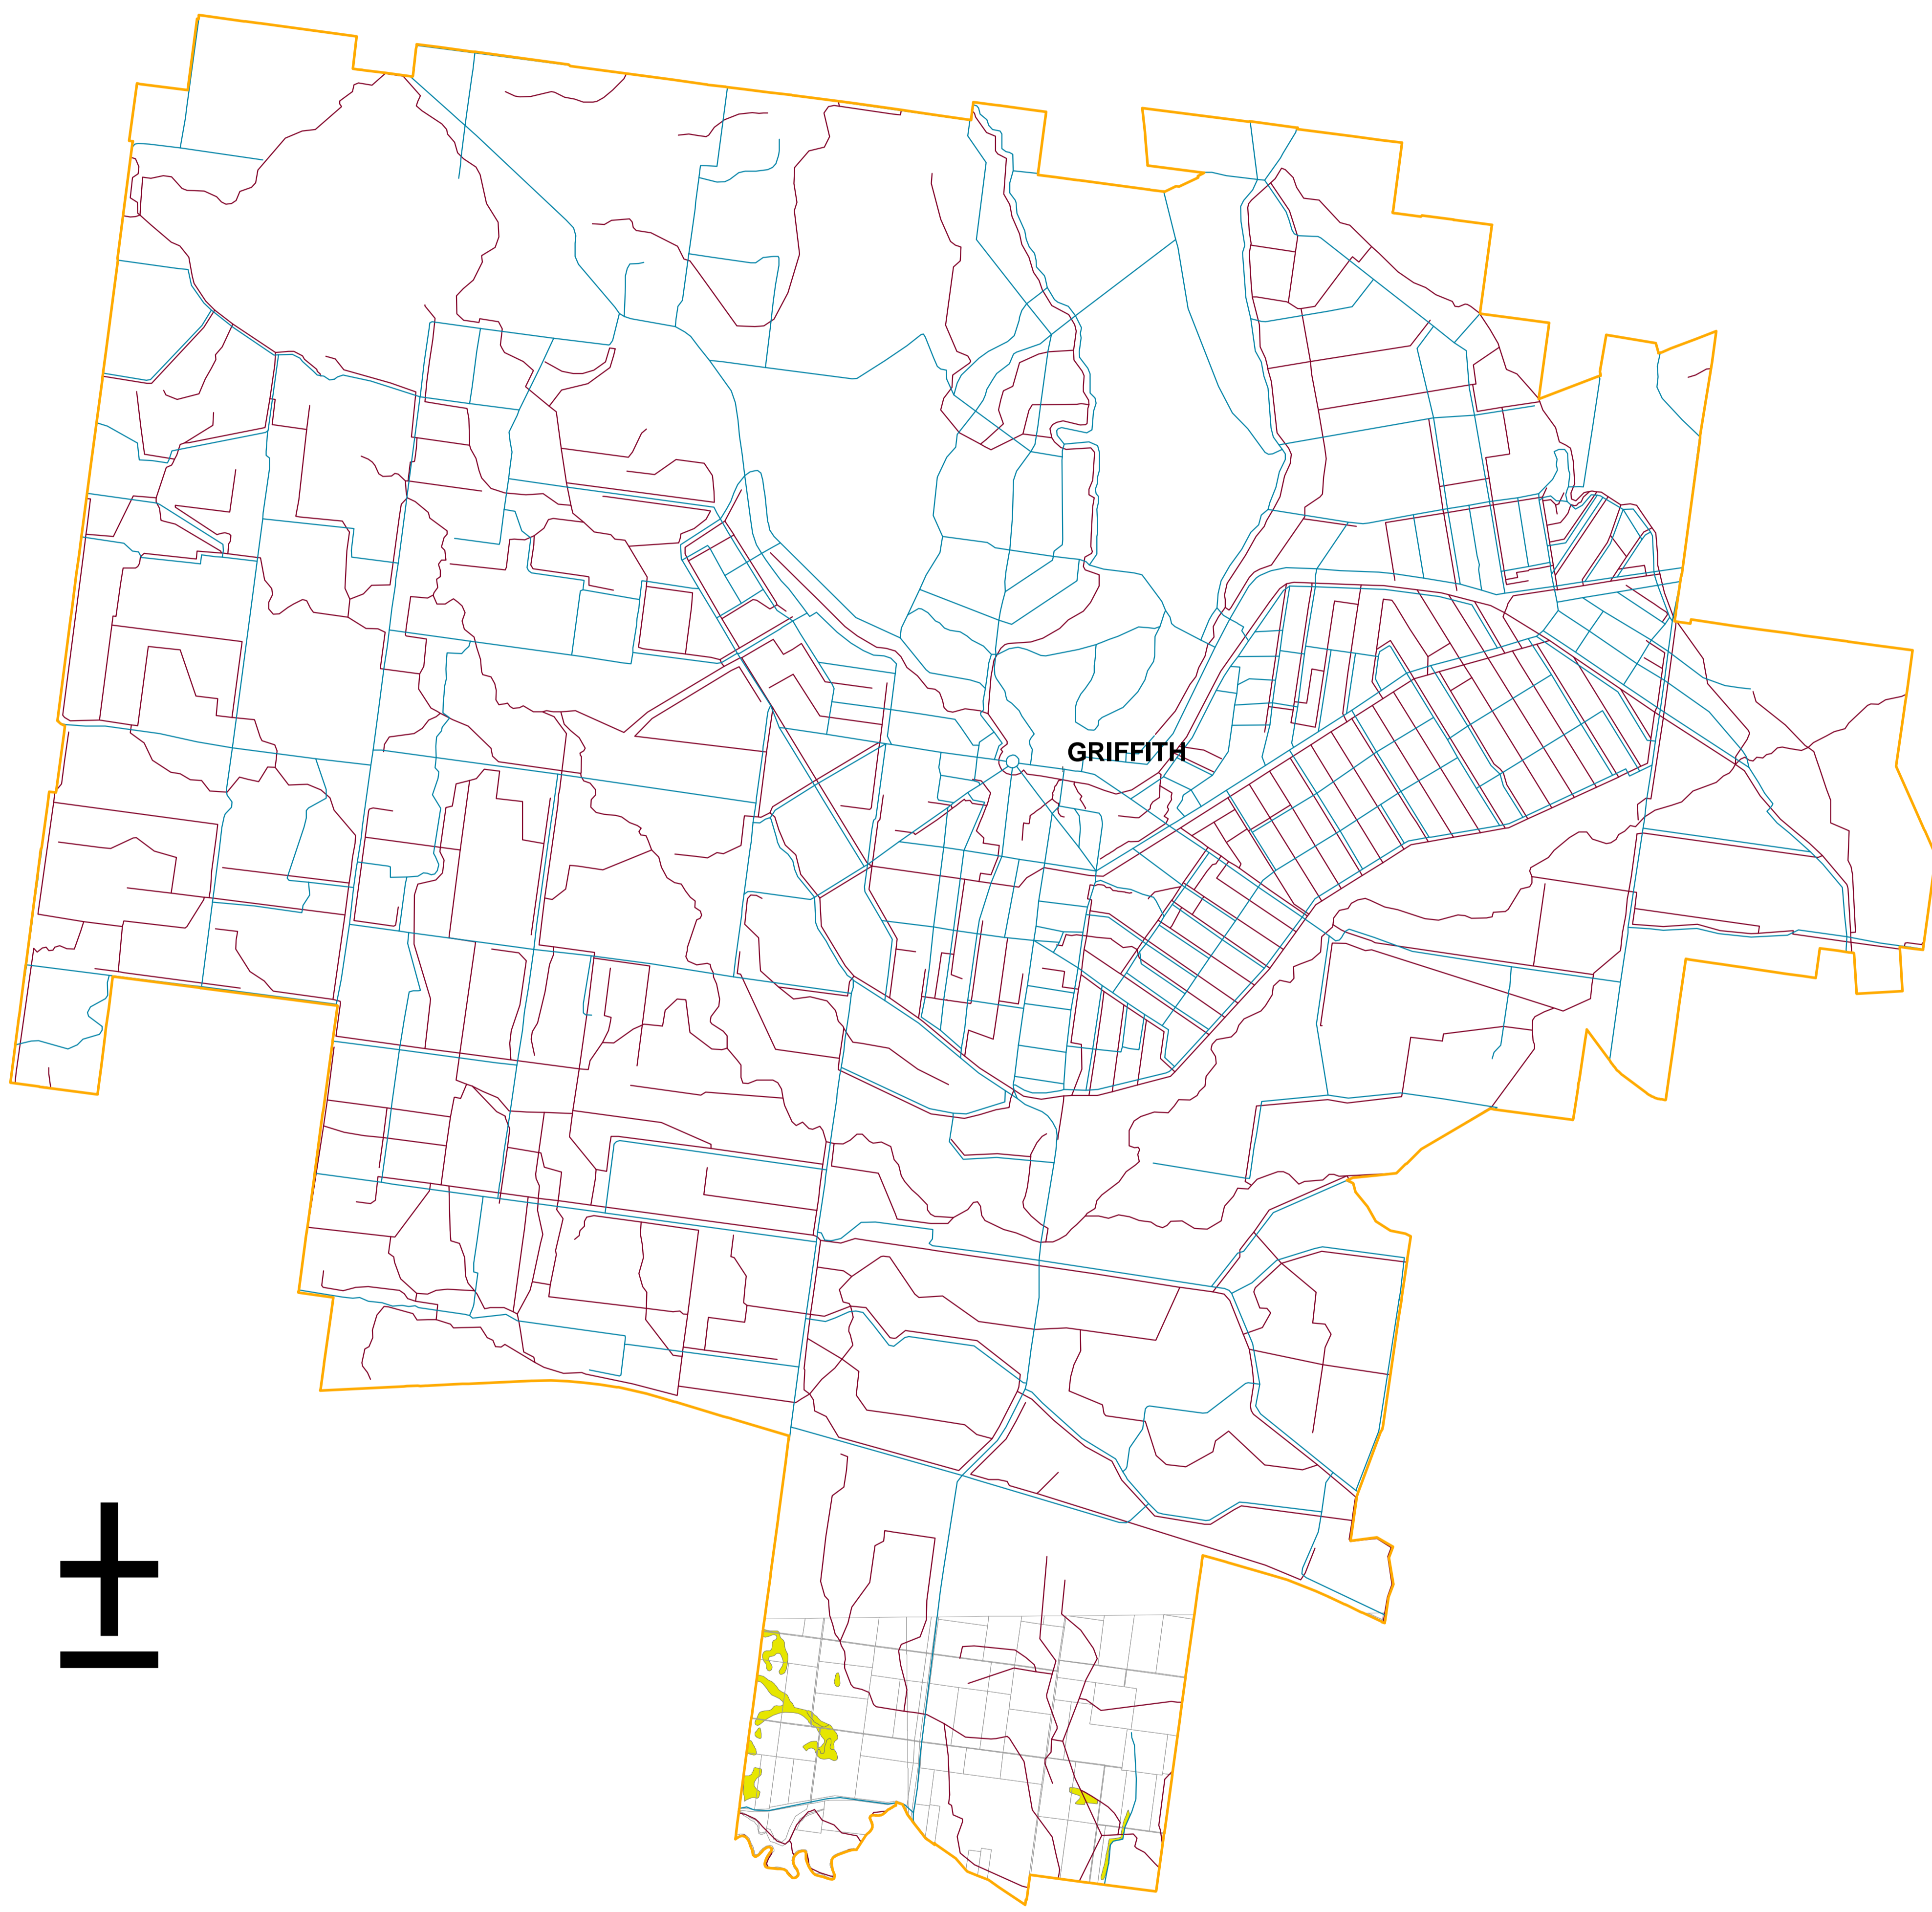

Plains-wanderer habitat in Griffith LGA

Griffith LGA

Roads

Rivers

Portions

Plains-wanderer Secondary Habitat

Towns

0 2.5 5 10 Kilometres