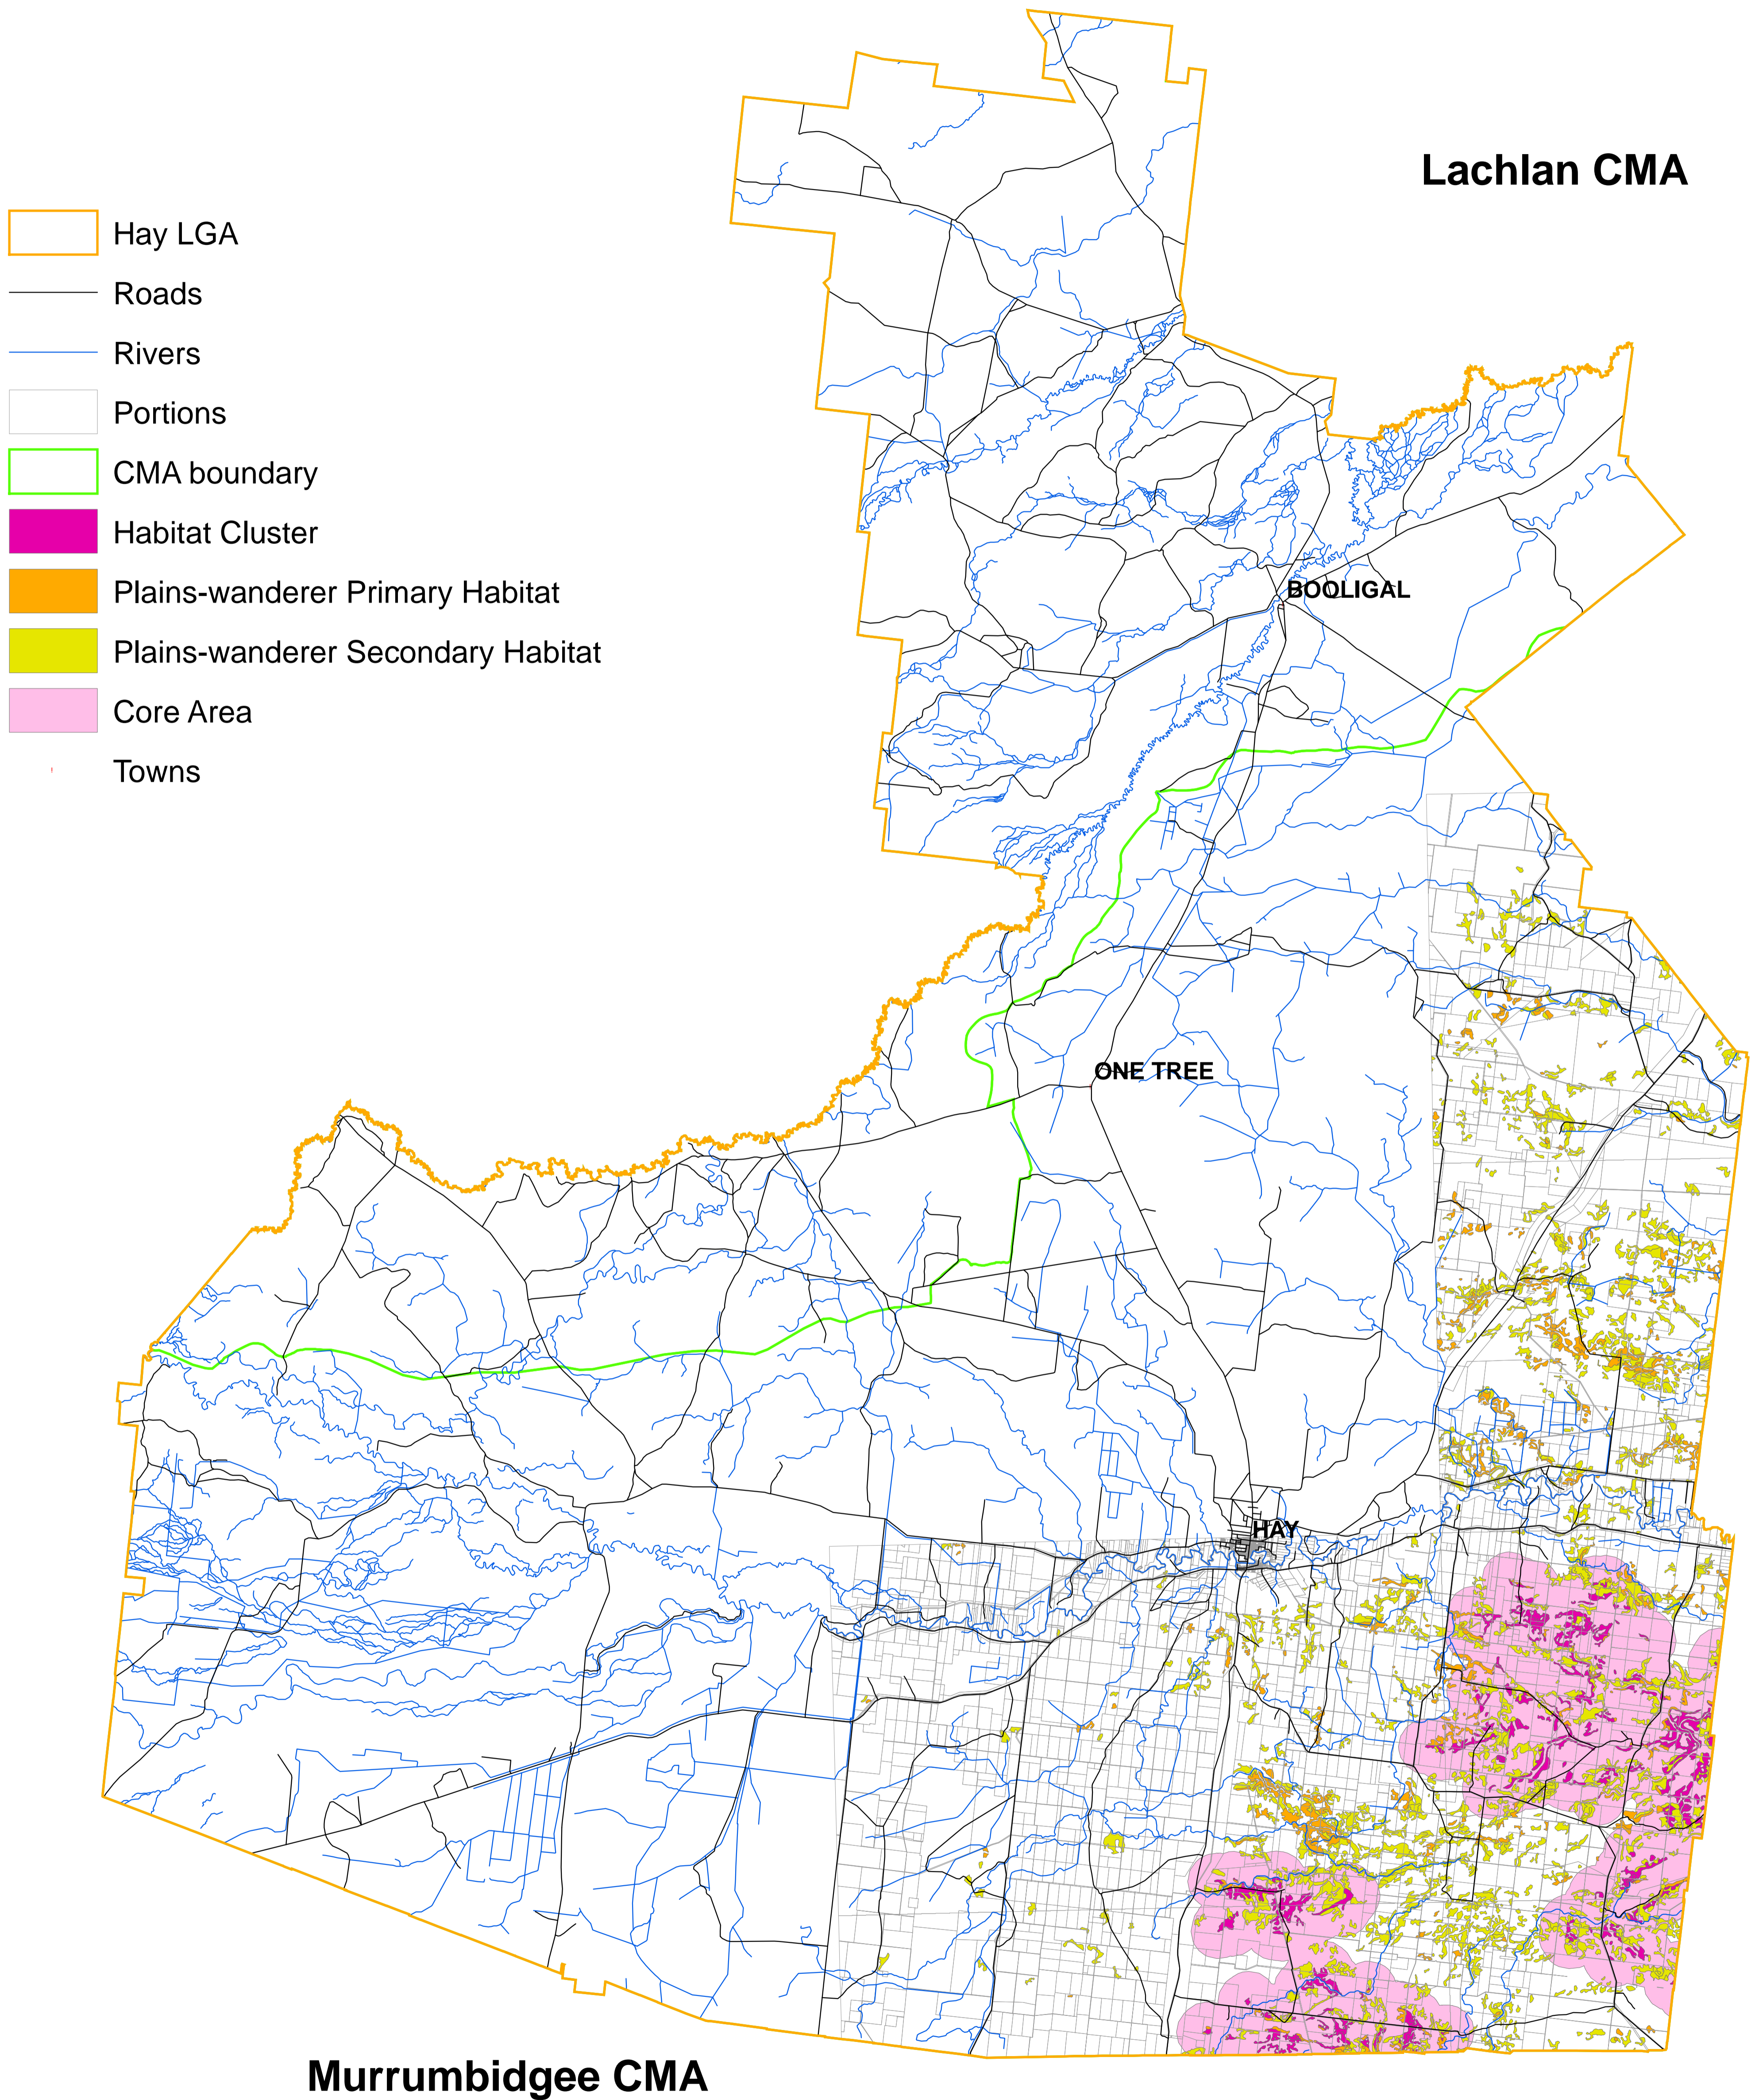

Plains-wanderer habitat in Hay LGA

Lachlan CMA

BOOLIGAL

ONE TREE

HAY

Murrumbidgee CMA

0 12.5 25 50 Kilometres