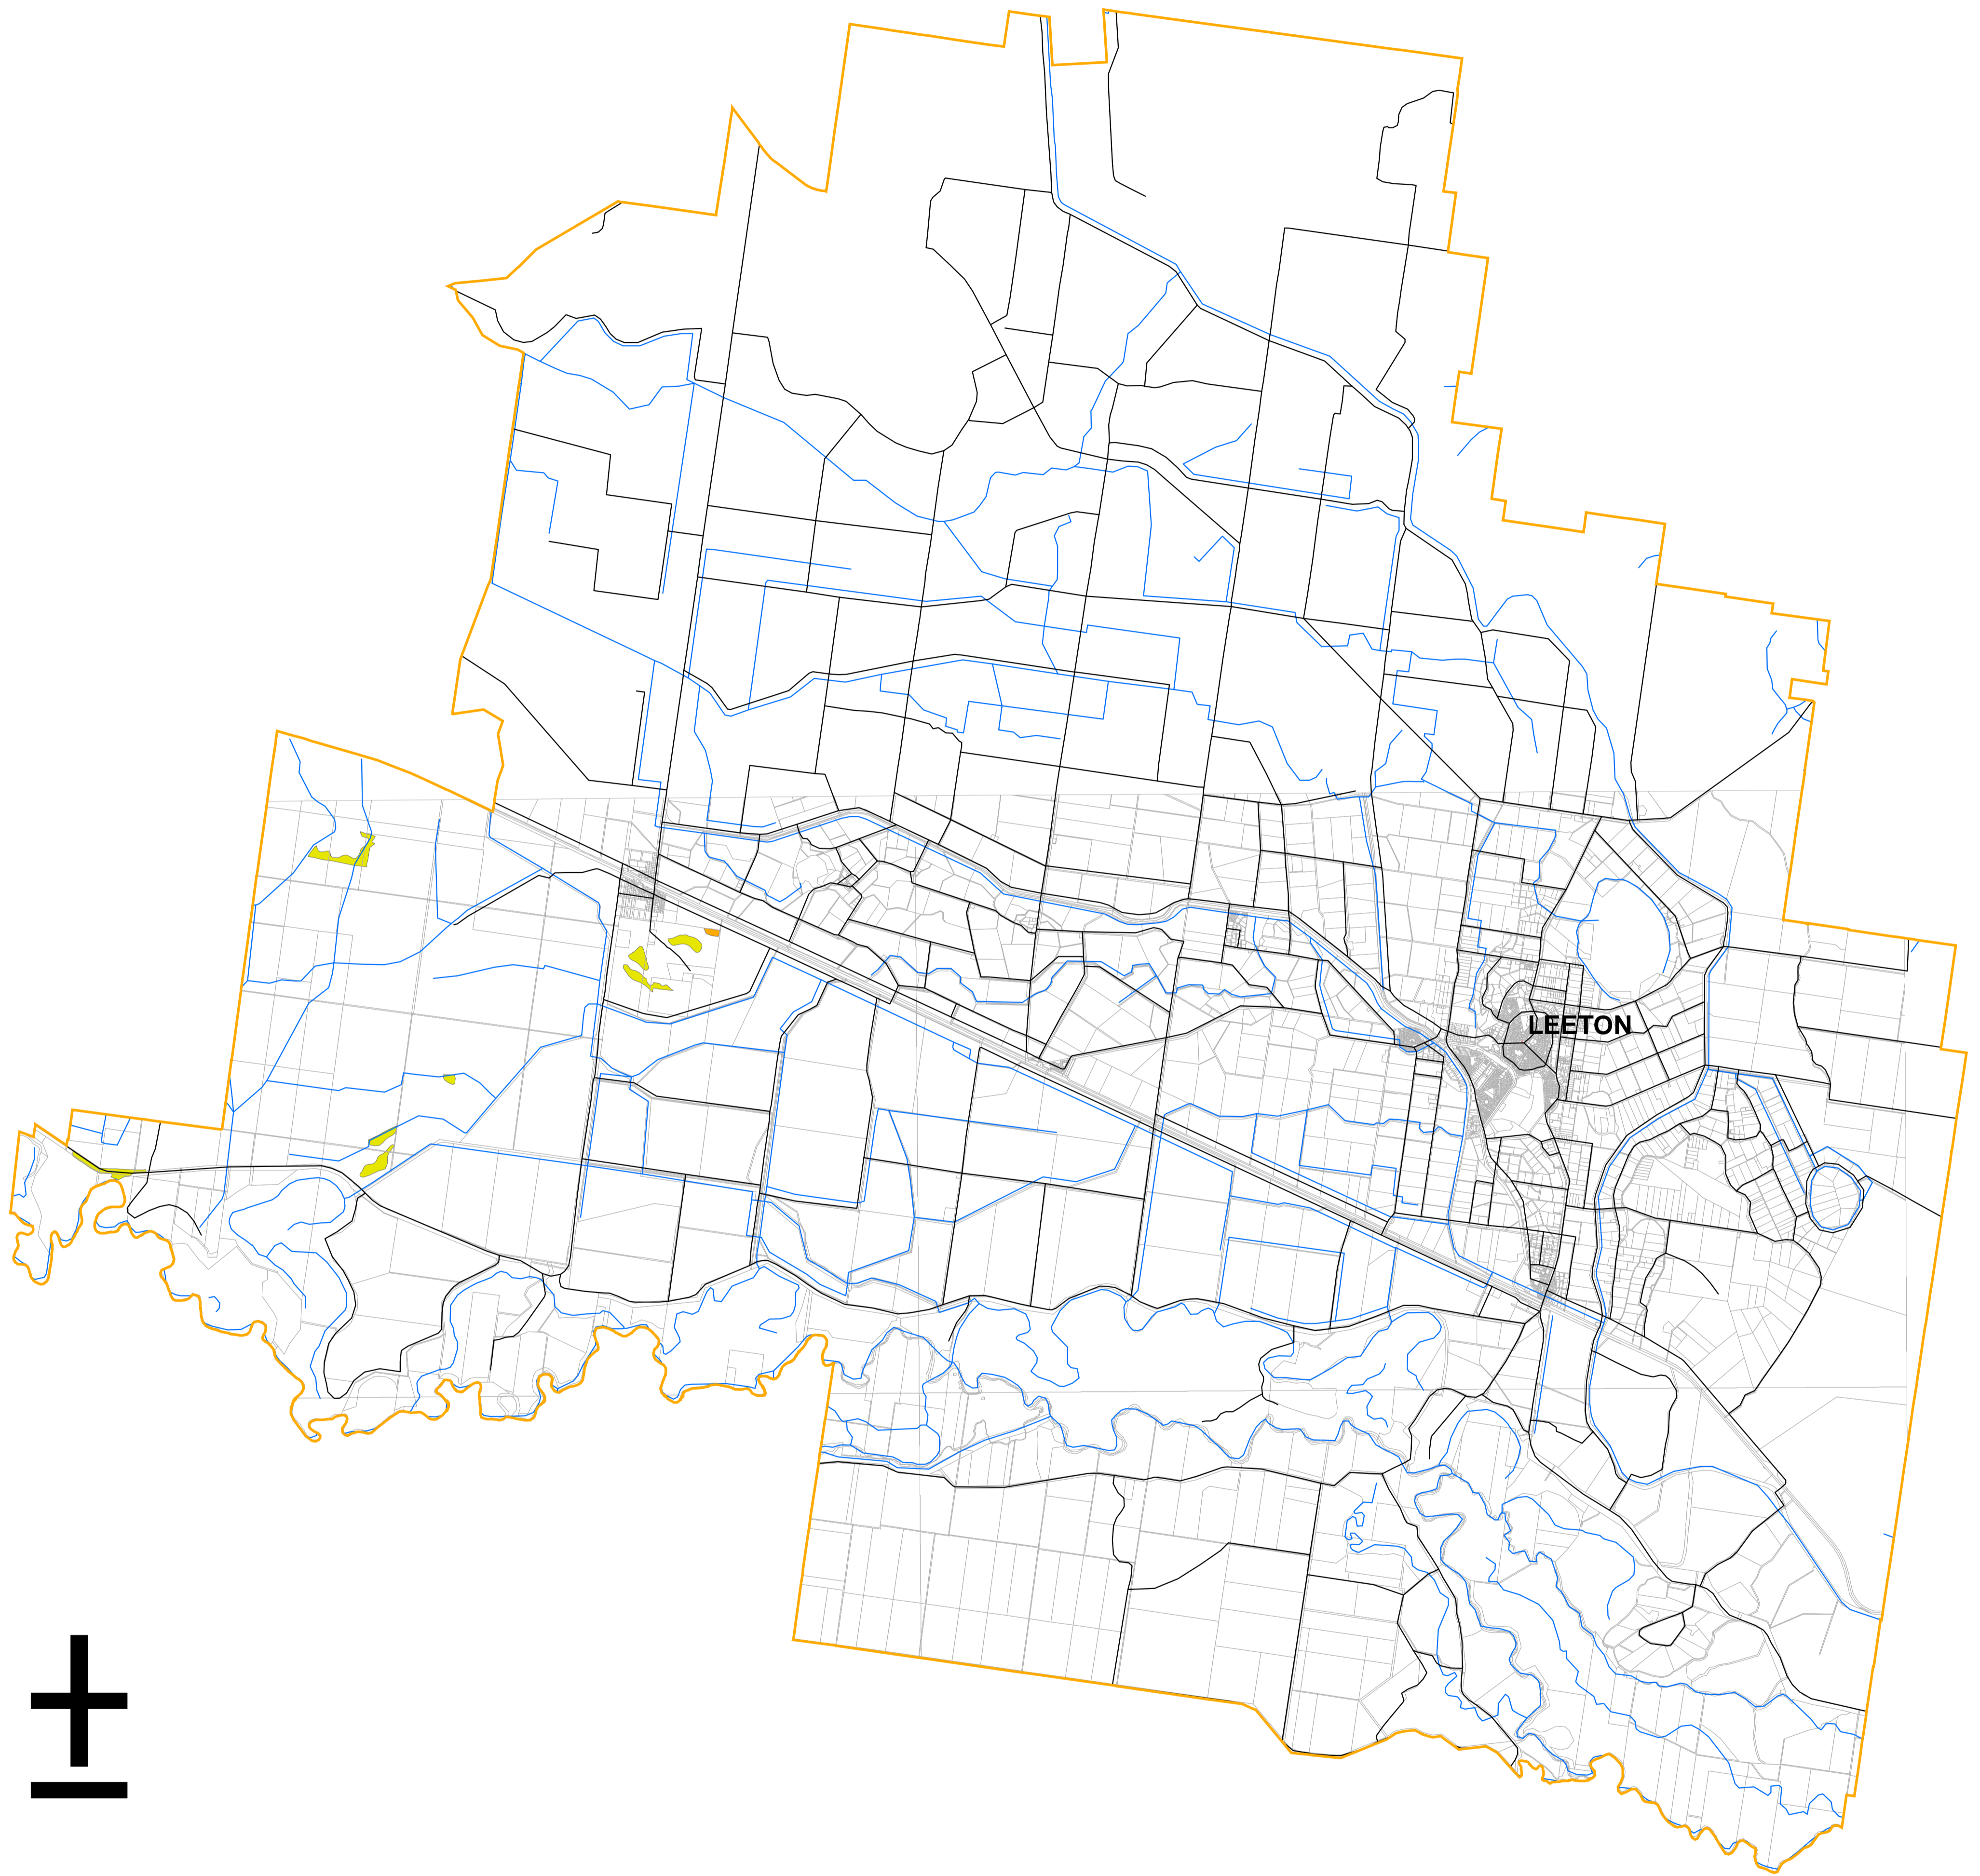

Plains-wanderer habitat in Leeton LGA

Leeton LGA

Roads

Rivers

Portions

Plains-wanderer Primary Habitat

Plains-wanderer Secondary Habitat

Towns

0 3.75 7.5 15 Kilometers