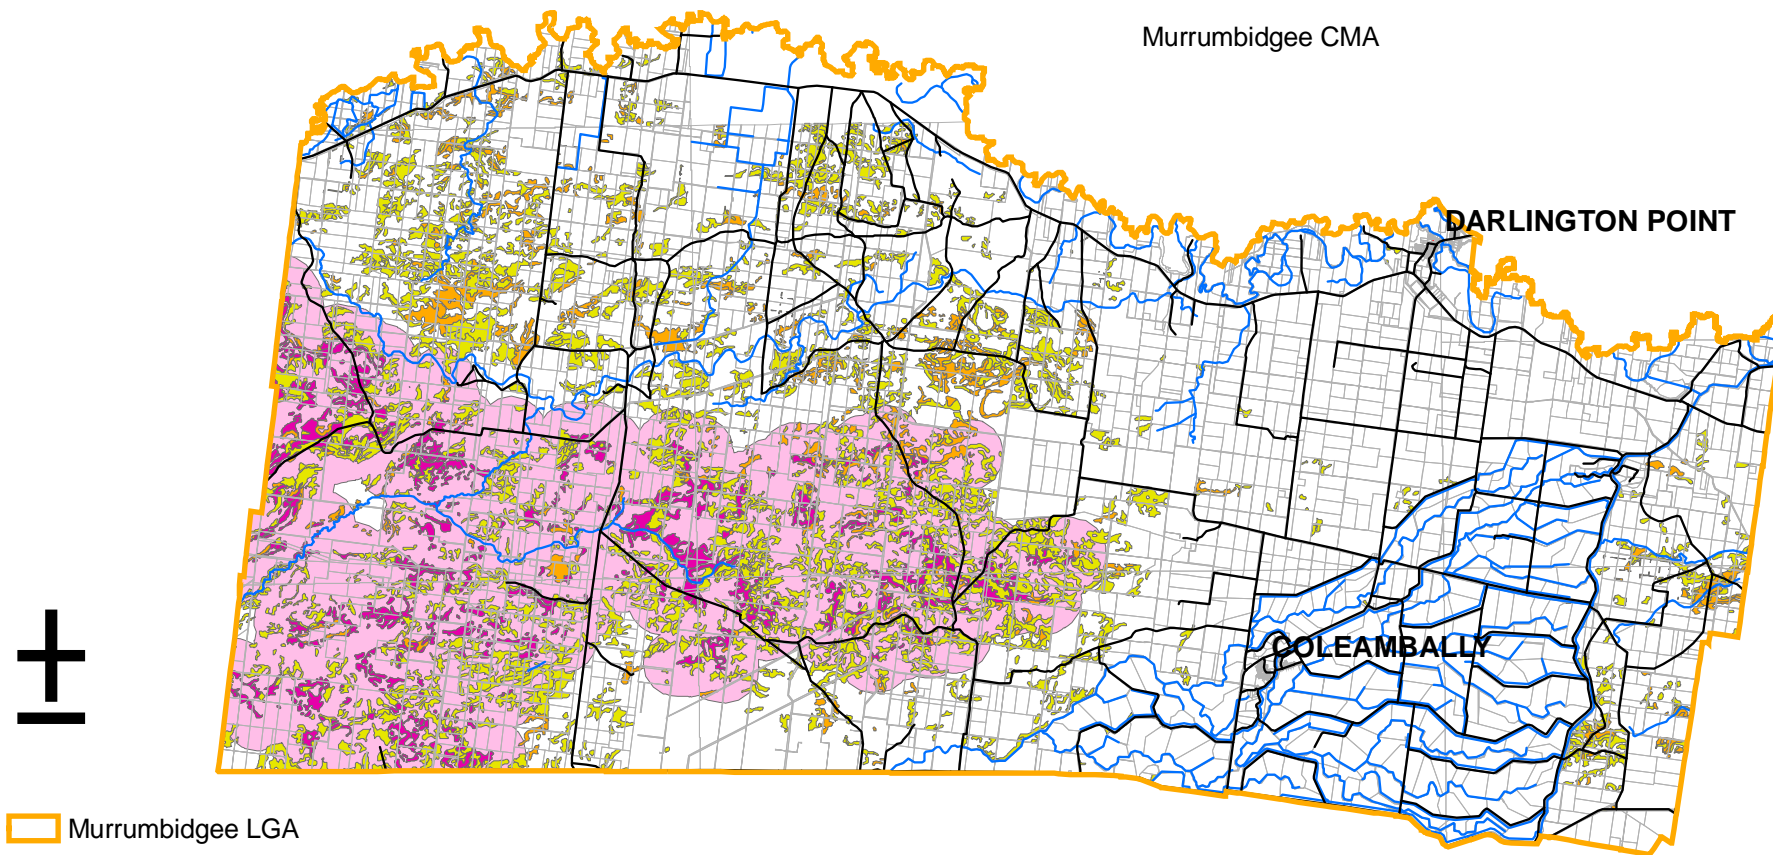

Plains-wanderer habitat in the Murrumbidgee LGA

- Murrumbidgee LGA
- Roads
- Rivers
- Portions
- Habitat Cluster
- Plains-wanderer Primary Habitat
- Plains-wanderer Secondary Habitat
- Core Areas
- Towns

0 10 20 40 Kilometres