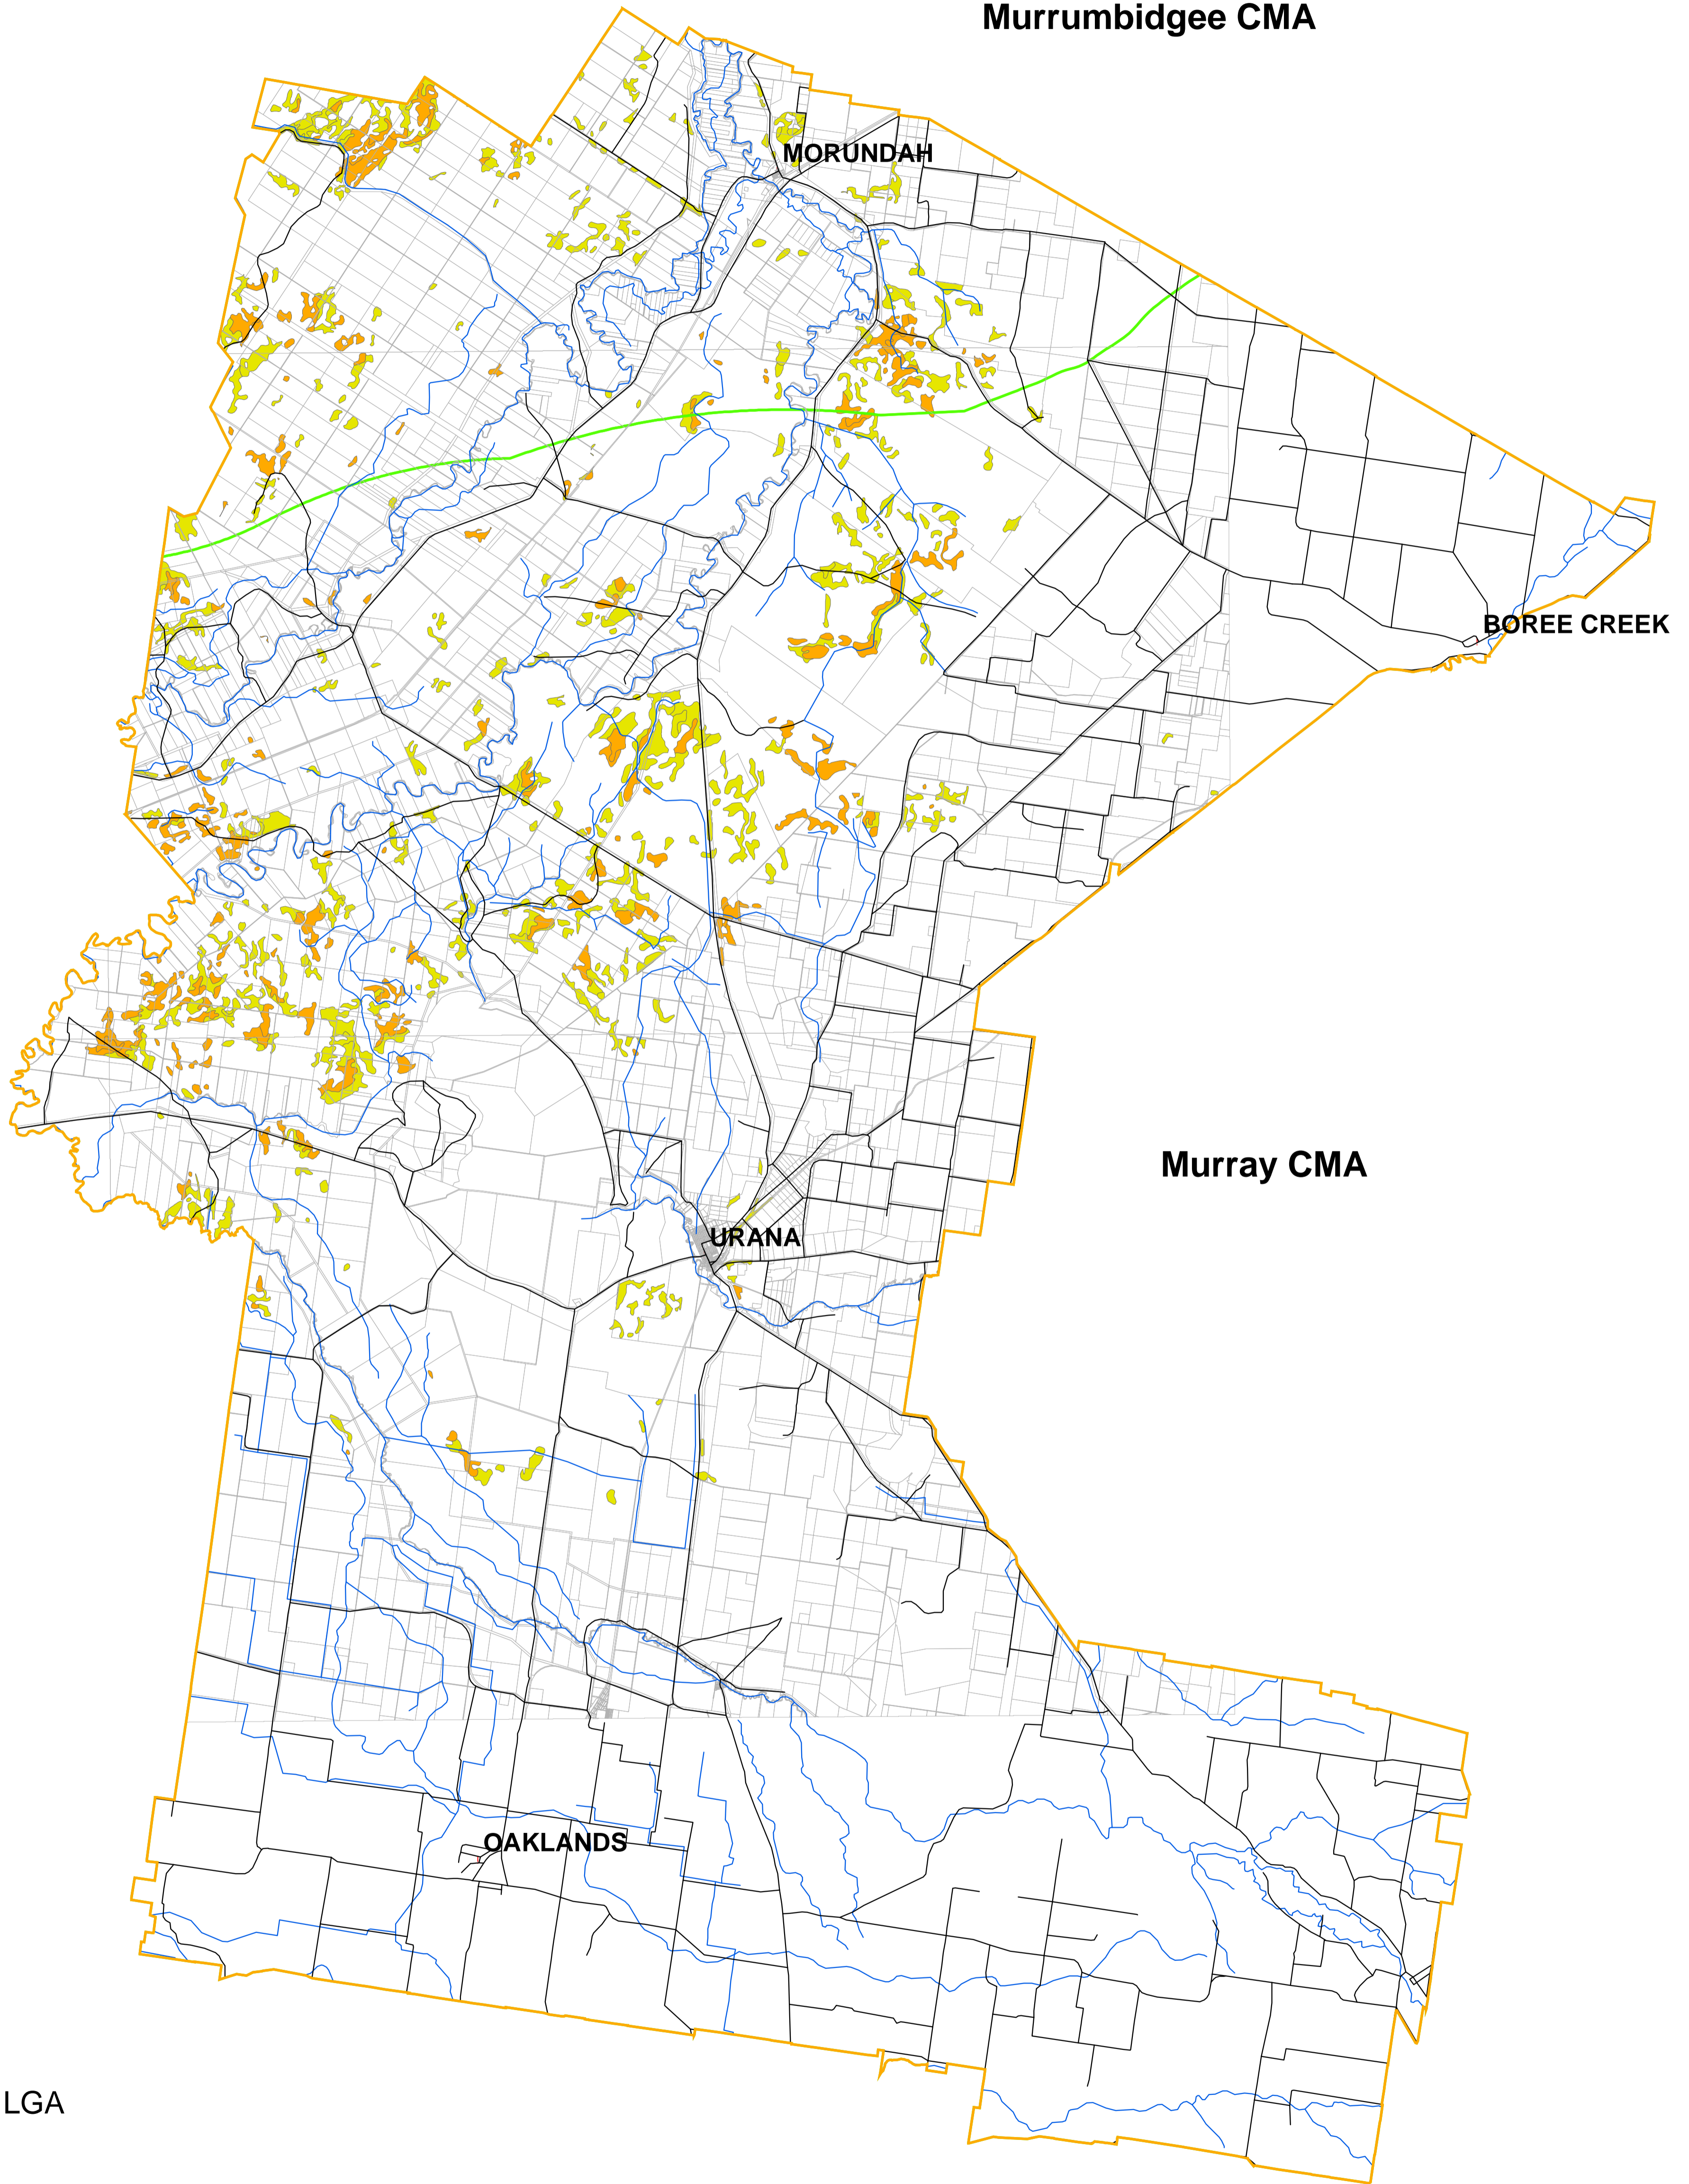

Plains-wanderer habitat in Urana LGA

Murrumbidgee CMA

Murray CMA

Urana LGA

Roads

Rivers

Portions

CMA boundary

Plains-wanderer Primary Habitat

Plains-wanderer Secondary Habitat

Towns

0 5 10 20 Kilometres