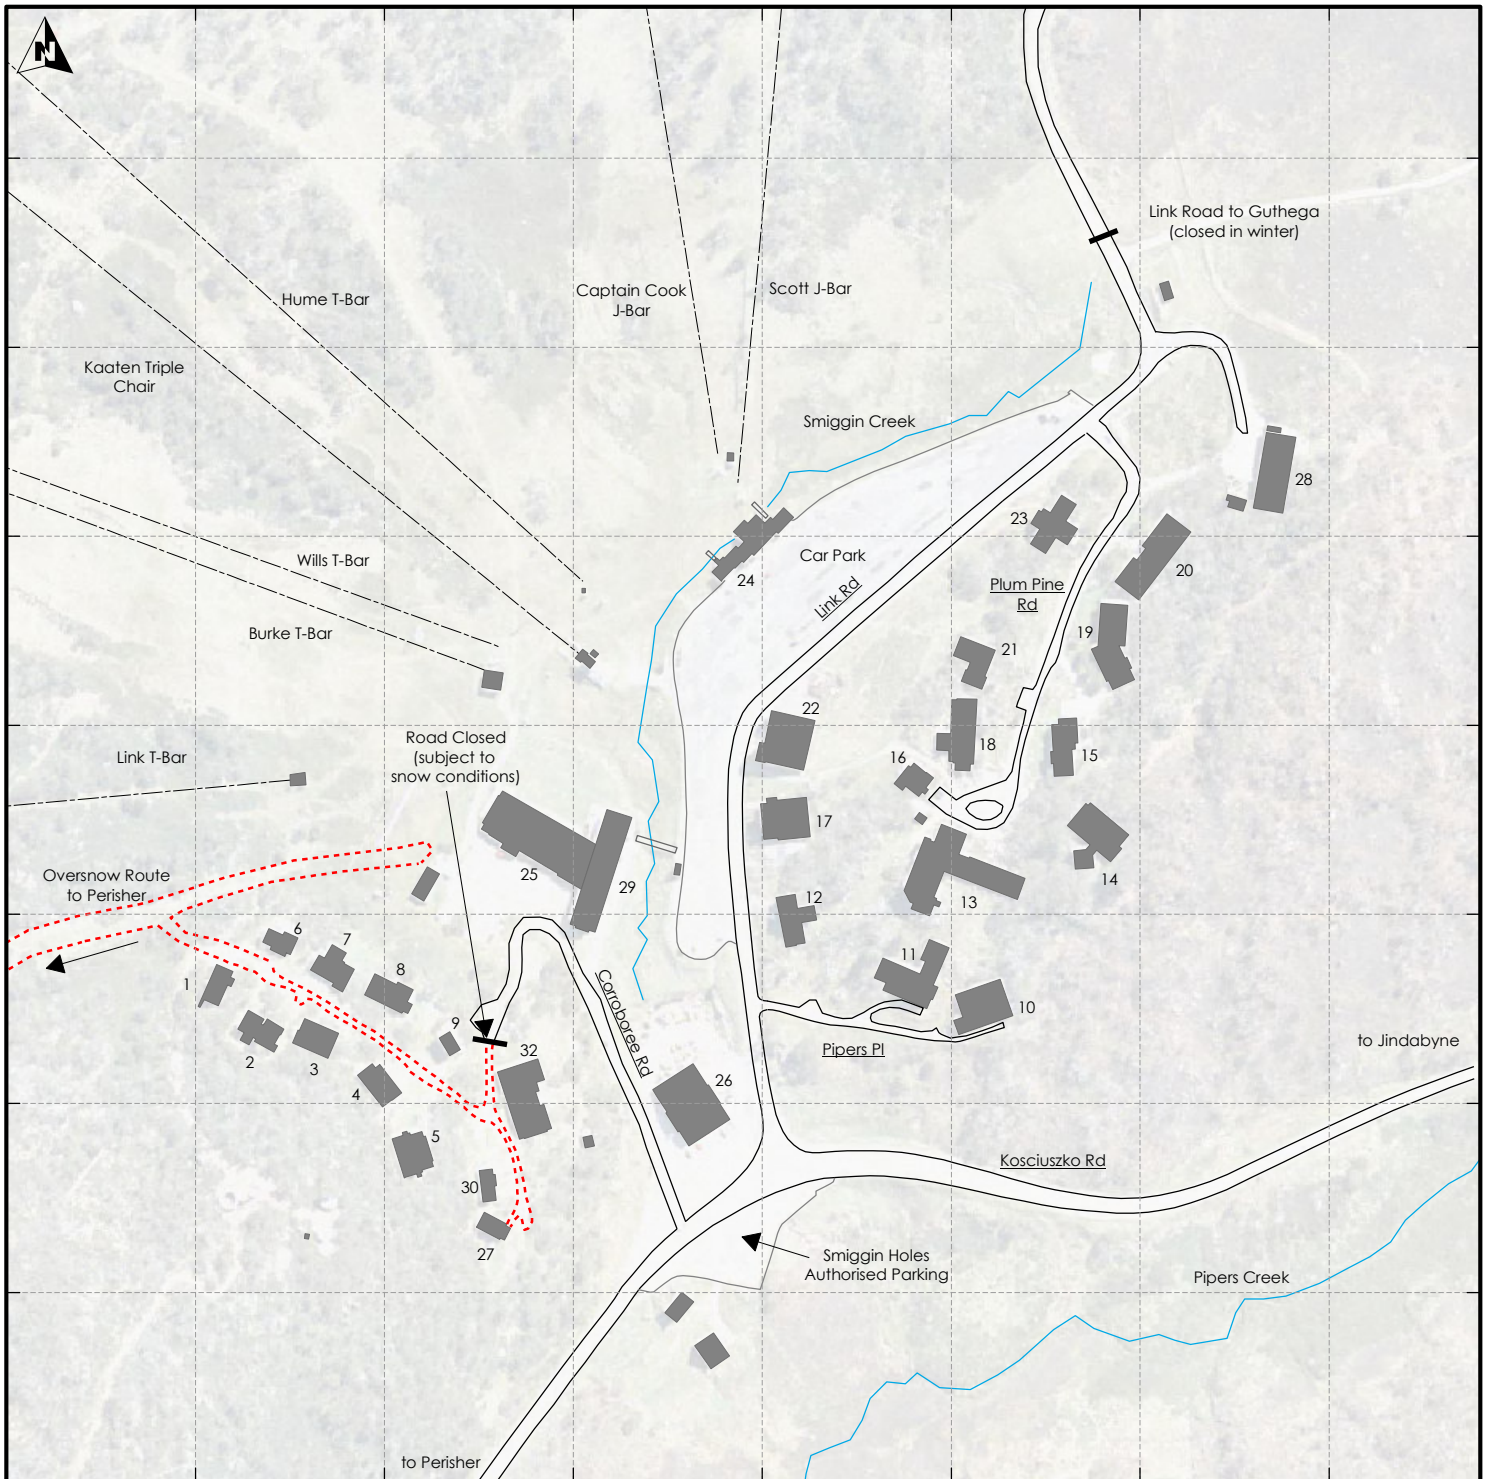

Smiggin Holes

Village Map & Oversnow Routes

- | | |
|-------------------|-------------------------------|
| 5 Apex | 32 Smiggins Chalet Apartments |
| 29 The Arcade | 25 Smiggins Hotel |
| 9 Caloola | 24 Smiggins Ski Centre |
| 14 Clancy Alpine | 26 Smiggins Workshop |
| 23 Gunuma | 6 Smugglers |
| 22 Heidi's | 10 Snow Bunny |
| 7 Illawarra | 28 Snow Clearing Shed |
| 8 Illoura | 4 Snow Country |
| 15 IMBAC | 17 Snowline Ski Centre |
| 19 The Lodge | 13 Snowy Gums |
| 12 Lodge 21 | 2 Southern Cross |
| 3 Lodge 39 | 30 Spruce |
| 16 Moerlina | 18 Wild Spitz |
| 1 Muniong | 20 Willow |
| 27 Numbananga | 21 Windarra |
| 11 Royal Coachman | |

-  Gate
-  Cleared Road
-  Oversnow Route
-  Ski Lift
-  Waterway
-  Building

100m Grid